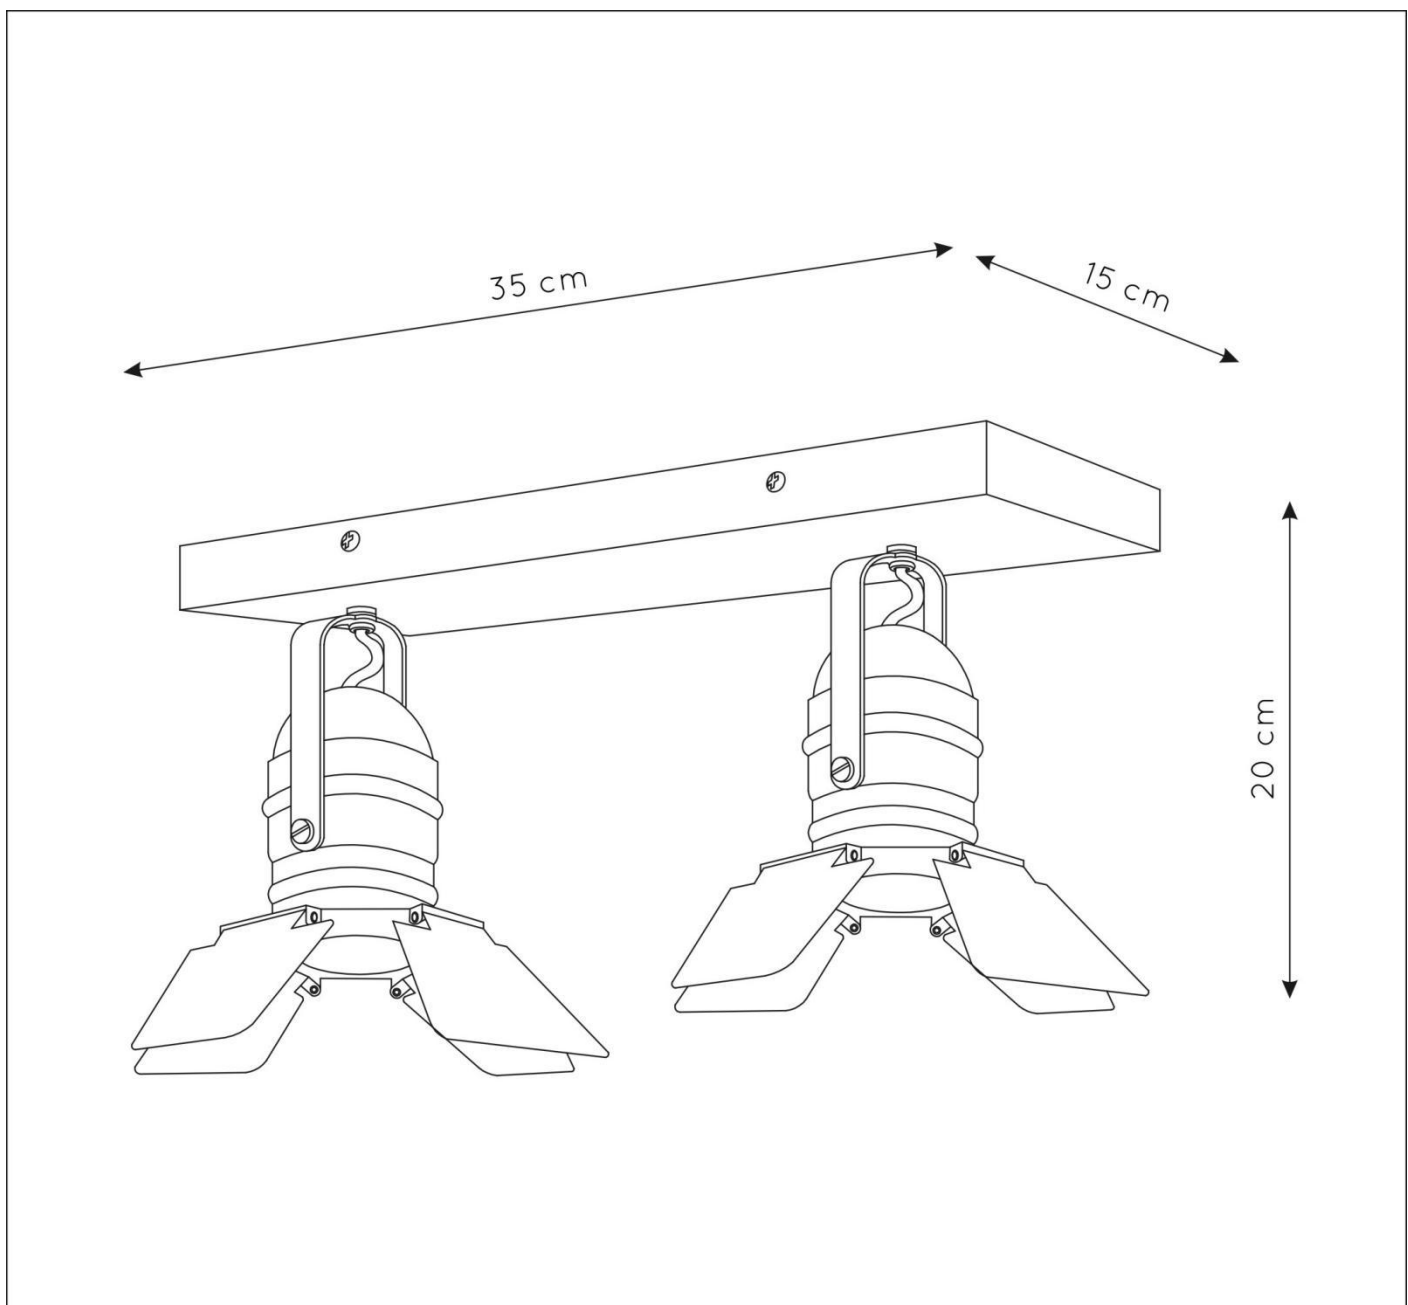

LUCIDE

RECOMMENDED LUCIDE LIGHT SOURCE

49006/05/30

Light source dimmable : Yes

Light source incl. : No

General

Dimensions LxWxH : 35 cm x 15 cm x 20 cm
Height minimum : -
Height maximum : 20 cm
Dimensions shade LxWxH : 15 cm x 15 cm x 7 cm
Main material : Metal
Ceiling rose material : Metal
Color : Blue+Grey, Pink+Grey
Style : Modern
Shape : -
Weight : 1.2 kg
Warranty : 2 years

Product specifications

Dimmable : Yes
Light direction : Around (Diffuse)
Adjustable in height : Not Adjustable In Height (Before Installation)
Directional : Directional
Cable : No cable on product
Cable length : -
Sensor : Without Sensor
Control : Light Switch Control
IP-Class : 20
Electric class : 1
Light source including : No
Lamp socket : GU10
Light source number : 2
Power requirements : 220-240V~50Hz
Bulb type & maximum wattage : GU10- max. 35W

For more specifications of this product please visit

www.lucide.com

LUCIDE

TECHNICAL DRAWING & DIMENSIONS

PICTO

Item number : 17997/02/35

EAN code : 5411212176943

Item number : 17997/02/66

EAN code : 5411212176950

For more specifications, dimensions please visit

www.lucide.com

LUCIDE

INSTALLATION DRAWING SPECIFICATIONS