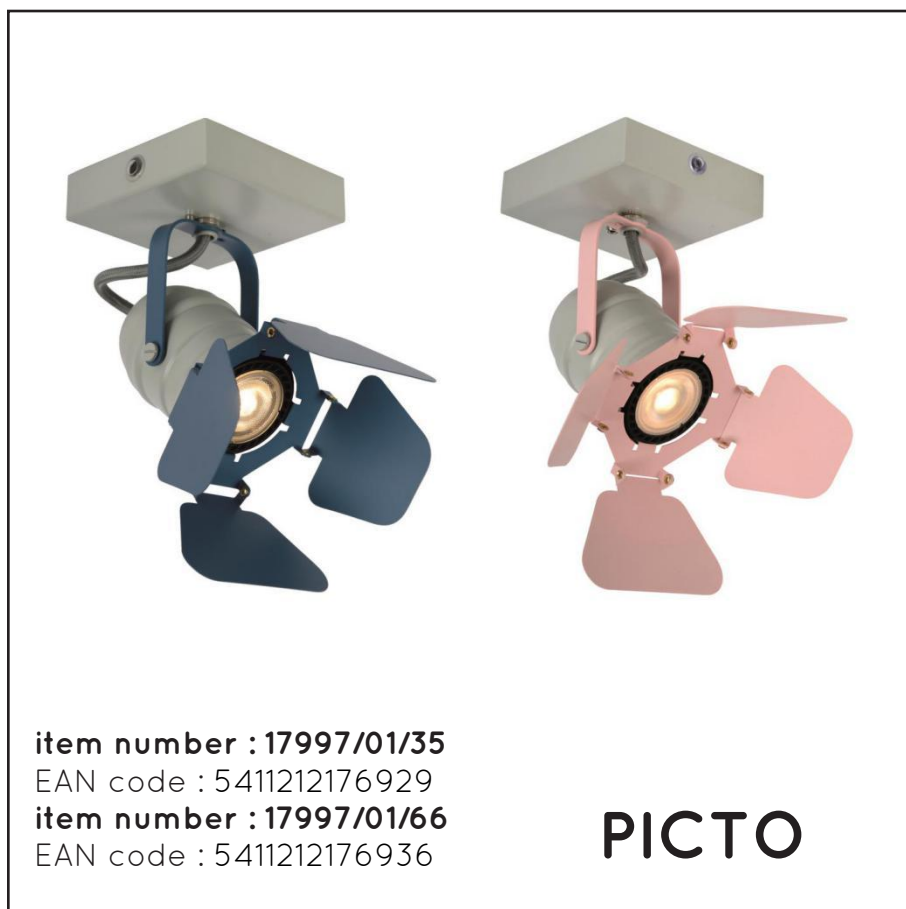

LUCIDE

RECOMMENDED LUCIDE LIGHT SOURCE

49006/05/30

Light source dimmable : Yes

Light source incl. : No

General

Dimensions LxWxH : 15 cm x 15 cm x 20 cm

Height minimum : -

Height maximum : 20 cm

Dimensions shade LxWxH : 15 cm x 15 cm x 7 cm

Main material : Metal

Ceiling rose material : Metal

Color : Blue+Grey, Pink+Grey

Style : Modern

Shape : -

Weight : 0.5 kg

Warranty : 2 years

Product specifications

Dimmable : Yes

Light direction : Around (Diffuse)

Adjustable in height : Not Adjustable In Height (Before Installation)

Directional : Directional

Cable : No cable on product

Power requirements : 220-240V~50Hz

Bulb type & maximum wattage : GU10- max. 35W

For more specifications of this product please visit

www.lucide.com

LUCIDE

TECHNICAL DRAWING & DIMENSIONS

PICTO

Item number : 17997/01/35
EAN code : 5411212176929
Item number : 17997/01/66
EAN code : 5411212176936