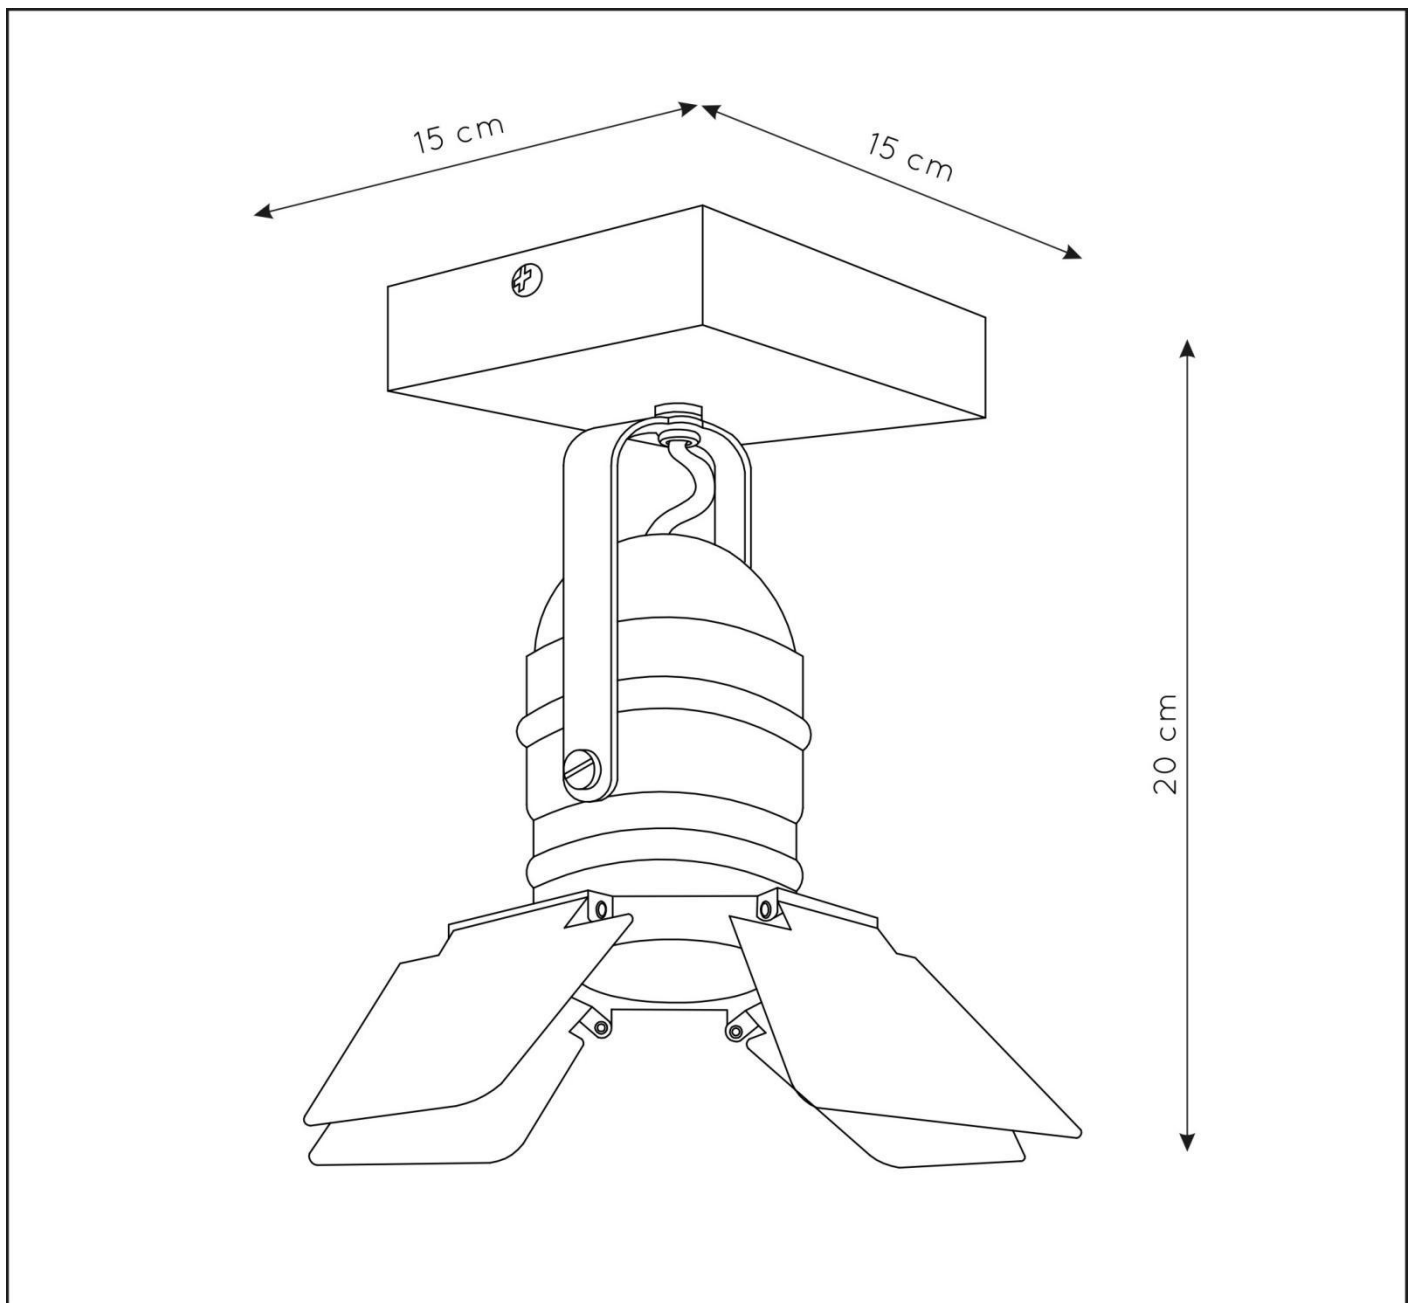

LUCIDE

RECOMMENDED LUCIDE LIGHT SOURCE

49006/05/30

Light source dimmable : Yes

Light source incl. : No

General

Dimensions LxWxH : 15 cm x 15 cm x 20 cm

Height minimum : -

Height maximum : 20 cm

Dimensions shade LxWxH : 15 cm x 15 cm x 7 cm

Main material : Metal

Ceiling rose material : Metal

Color : Blue+Grey, Pink+Grey

Style : Modern

Shape : -

Weight : 0.5 kg

Warranty : 2 years

Product specifications

Dimmable : Yes

Light direction : Around (Diffuse)

Adjustable in height : Not Adjustable In Height (Before Installation)

Directional : Directional

Cable : No cable on product

Power requirements : 220-240V~50Hz

Bulb type & maximum wattage : GU10- max. 35W

For more specifications of this product please visit

www.lucide.com

LUCIDE

TECHNICAL DRAWING & DIMENSIONS

PICTO

Item number : 17997/01/35
EAN code : 5411212176929
Item number : 17997/01/66
EAN code : 5411212176936