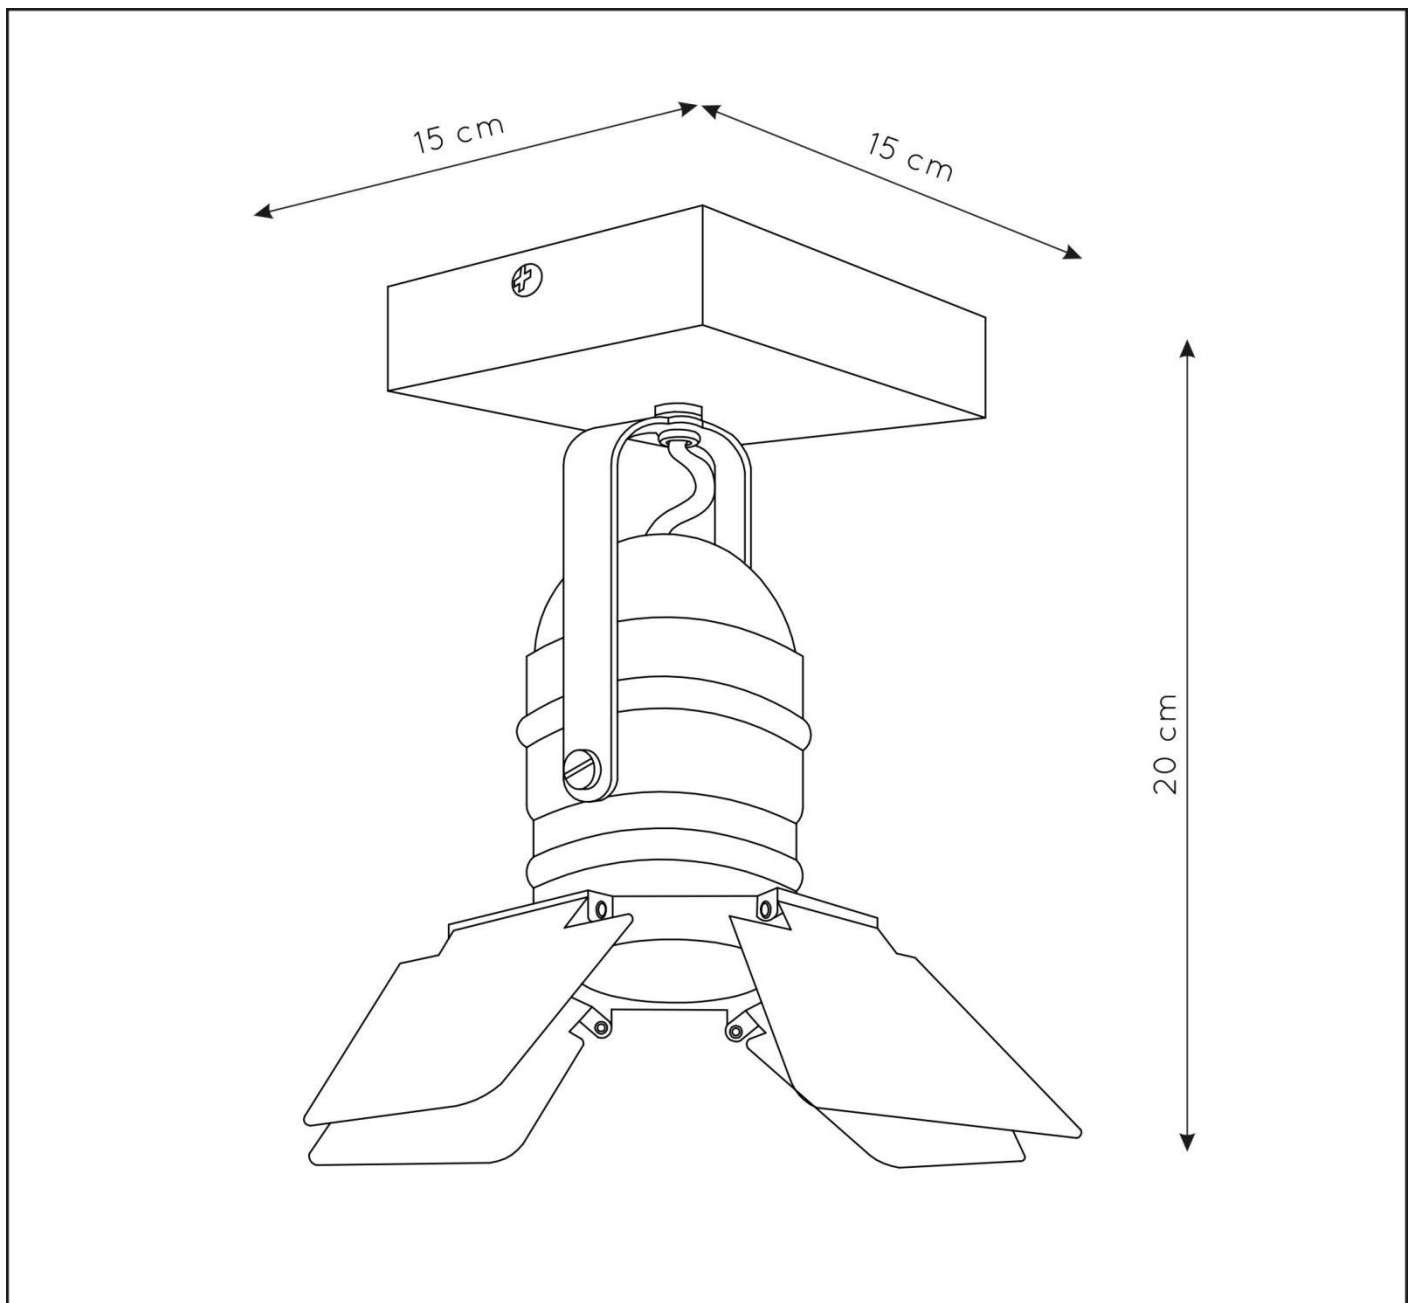

LUCIDE

**RECOMMENDED LUCIDE
 LIGHT SOURCE**

49006/05/30

Light source dimmable : Yes

Light source incl. : No

General

Dimensions LxWxH : 15 cm x 15 cm x 20 cm

Height minimum : -

Height maximum : 20 cm

Dimensions shade LxWxH : 15 cm x 15 cm x 7 cm

Main material : Metal

Ceiling rose material : Metal

Color : Blue+Grey, Pink+Grey

Style : Modern

Shape : -

Weight : 0.5 kg

Warranty : 2 years

Product specifications

Dimmable : Yes

Light direction : Around (Diffuse)

Adjustable in height : Not Adjustable In
 Height (Before Installation)

Directional : Directional

Cable : No cable on product

Power requirements : 220-240V~50Hz

Bulb type & maximum wattage : GU10- max. 35W

For more specifications of this product please visit

www.lucide.com

LUCIDE

TECHNICAL DRAWING & DIMENSIONS

PICTO

Item number : 17997/01/35
EAN code : 5411212176929
Item number : 17997/01/66
EAN code : 5411212176936