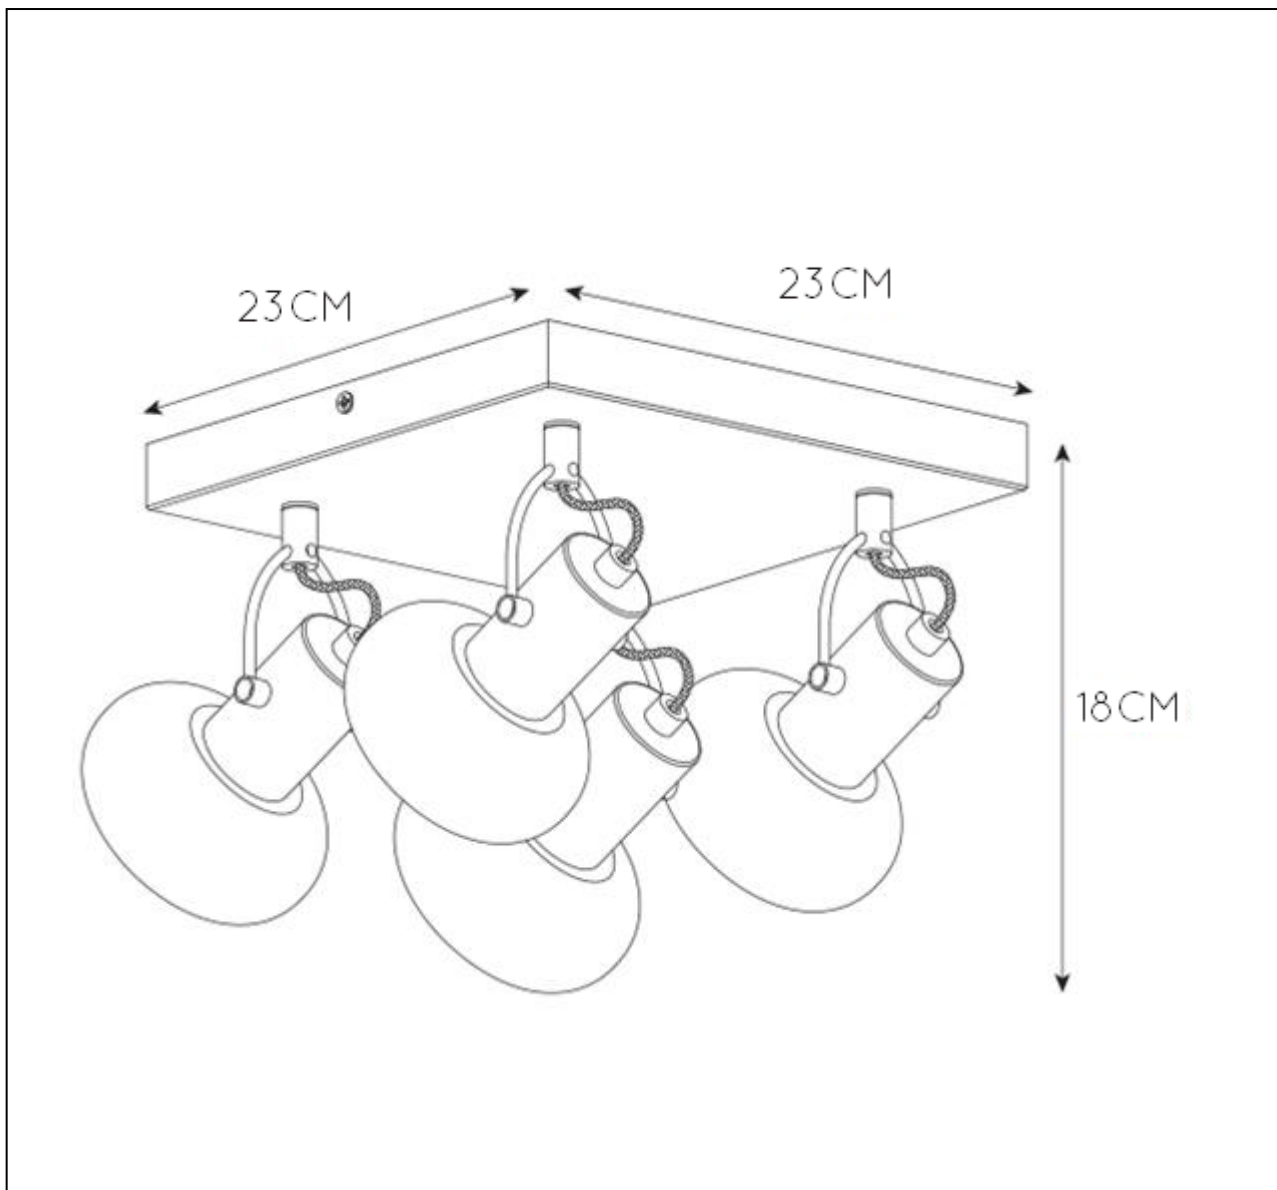

LUCIDE

TECHNICAL DRAWING & DIMENSIONS

MADEE

Item number : 17993/14/30

EAN code : 5411212176806

For more specifications, dimensions please visit

www.lucide.com