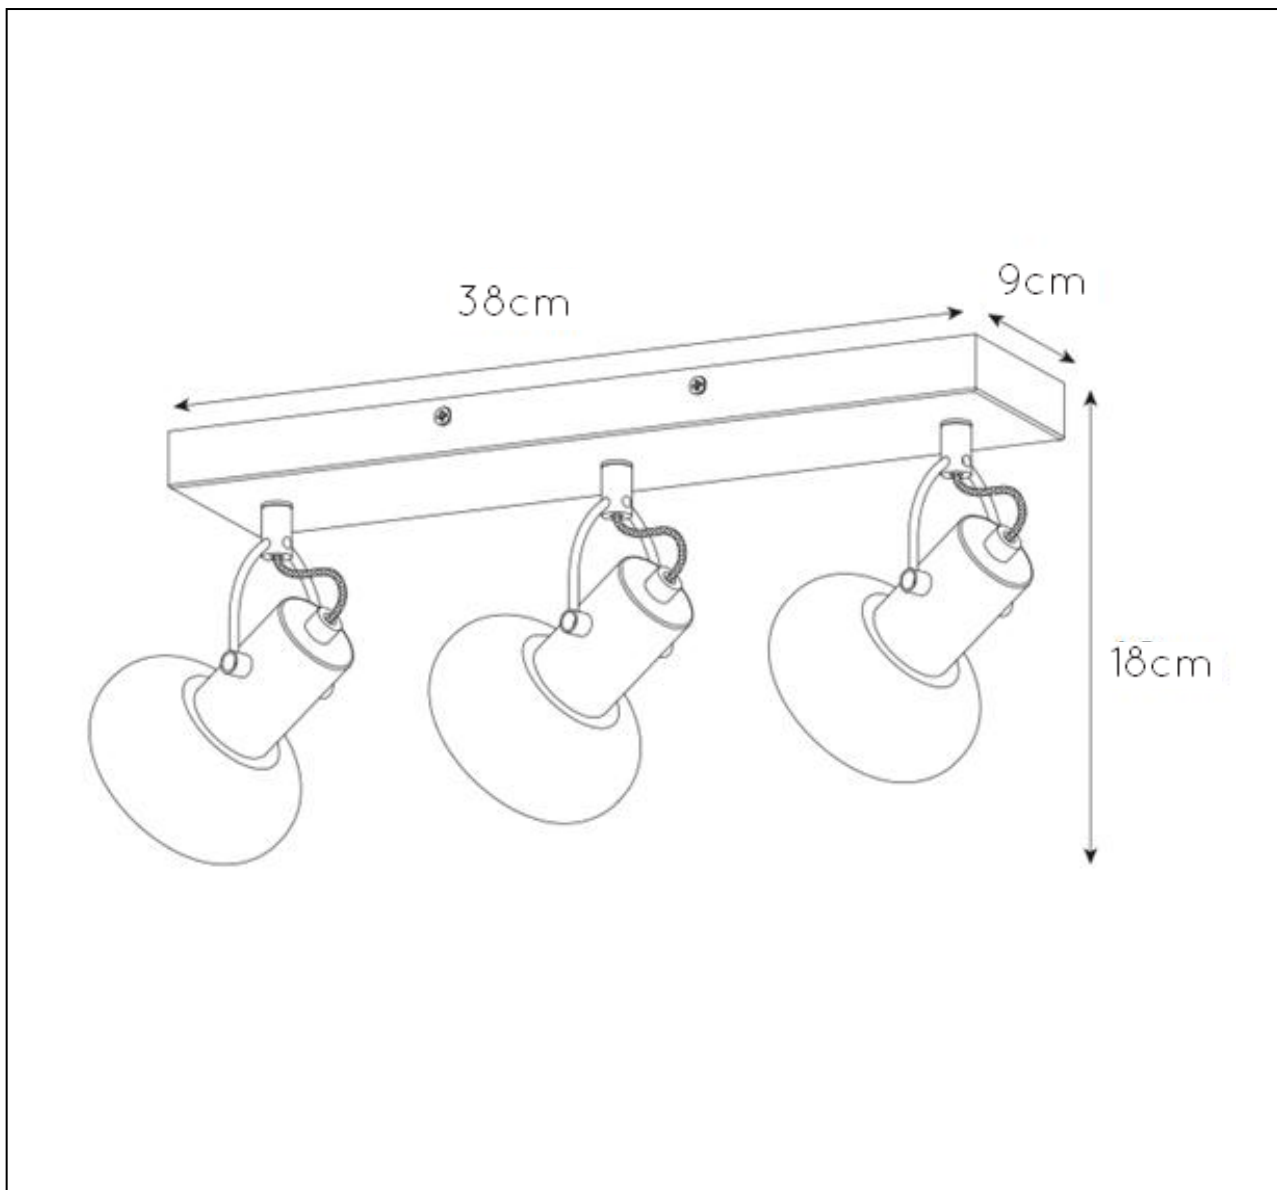

LUCIDE

TECHNICAL DRAWING & DIMENSIONS

MADEE

Item number : 17993/03/30

EAN code : 5411212176790

For more specifications, dimensions please visit

www.lucide.com