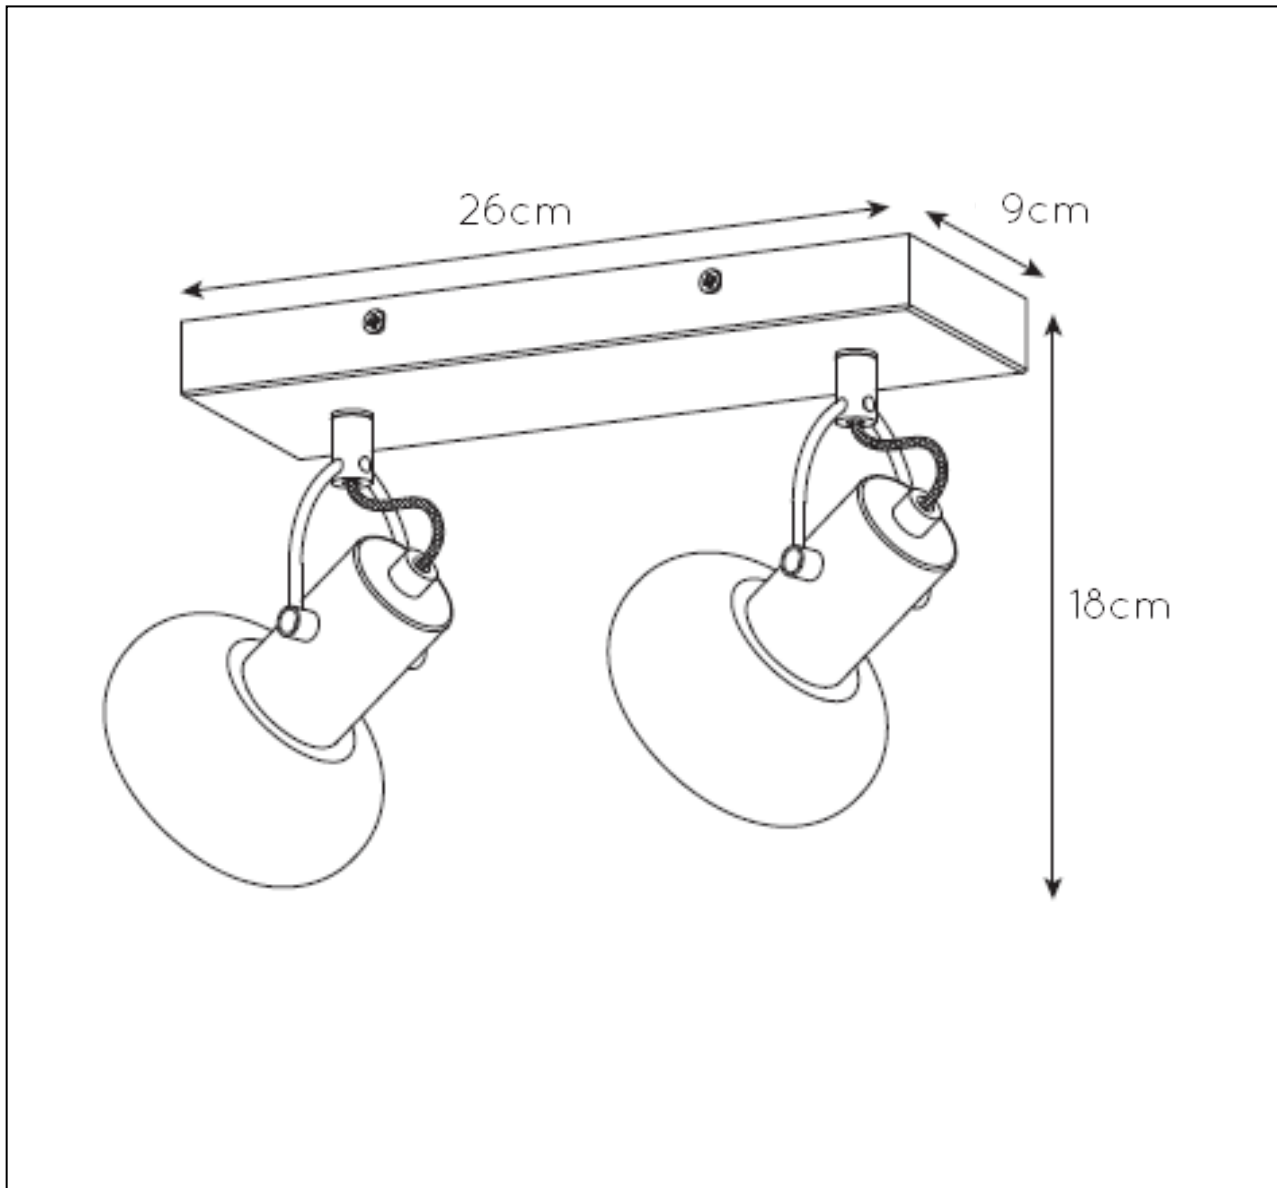

LUCIDE

GENERAL SPECIFICATIONS

RECOMMENDED LUCIDE
LIGHT SOURCE

49046/03/62

Light source dimmable : Yes

Light source incl. : No

General

Dimensions LxWxH : 26 cm x 9 cm x 18 cm
Height minimum : 14,5cm
Height maximum : 18cm
Dimensions shade LxWxH : 10 cm x 5.3cm x 10cm
Main material : Metal+glass
Ceiling rose material : Metal
Color : Matt black+smokey glass
Style : Modern
Shape : -
Weight : 0.61 kg
Warranty : 2 years

Product specifications

Dimmable : No
Light direction : Around (Diffuse)
Adjustable in height : Not Adjustable In
Height (Before Installation)
Directional : Directional
Cable : No Cable On Product
Cable length : -
Sensor : Without Sensor
Control : No
IP-Class : 20
Electric class : 1
Light source including: No
Lamp socket : E14
Light source number : 2
Power requirements : 220-240V~50Hz
Bulb type & maximum wattage : E14- max.25W

For more specifications of this product please visit

www.lucide.com

LUCIDE

TECHNICAL DRAWING & DIMENSIONS

MADEE

Item number : 17993/02/30

EAN code : 5411212176783

For more specifications, dimensions please visit