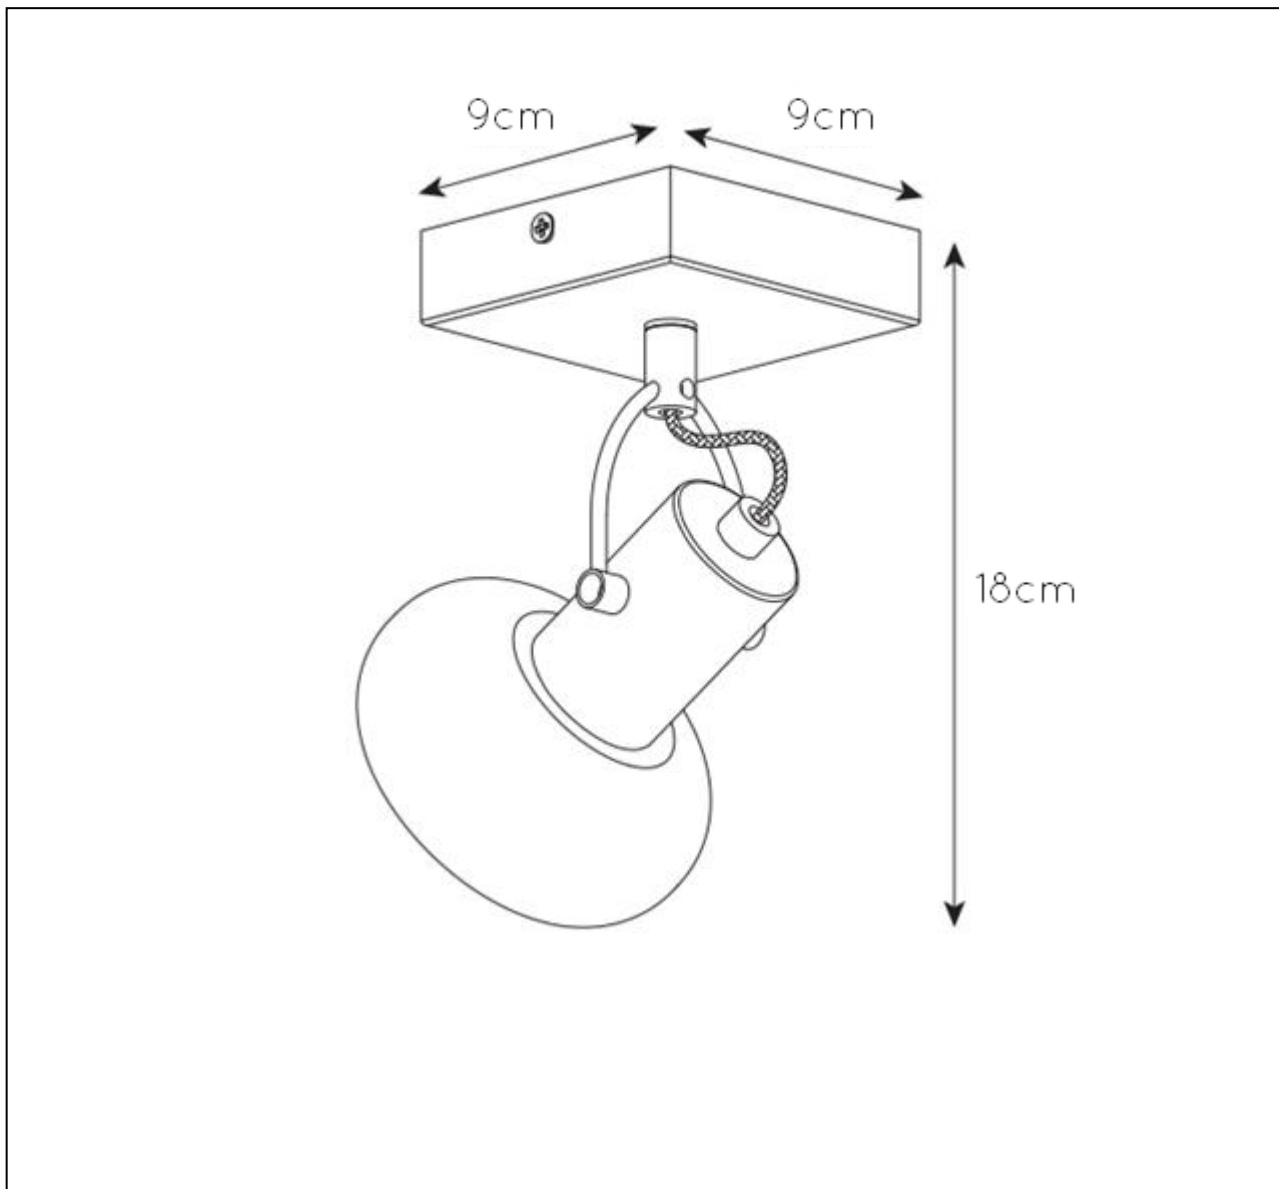

GENERAL SPECIFICATIONS

LUCIDE

RECOMMENDED LUCIDE
LIGHT SOURCE

49046/03/62

Light source dimmable : Yes

Light source incl. : No

General

Dimensions LxWxH : 9 cm x 9 cm x 18 cm
Height minimum : 14,5cm
Height maximum : 18cm
Dimensions shade LxWxH : 10 cm x 5.3cm x 10cm
Main material : Metal+glass
Ceiling rose material : Metal
Color : Matt black+smokey glass
Style : Modern
Shape : -
Weight : 0.25 kg
Warranty : 2 years

Product specifications

Dimmable : No
Light direction : Around (Diffuse)
Adjustable in height : Not Adjustable In
Height (Before Installation)
Directional : Directional
Cable : No Cable On Product
Cable length : -
Sensor : Without Sensor
Control : No
IP-Class : 20
Electric class : 1
Light source including: No
Lamp socket : E14
Light source number : 1
Power requirements : 220-240V~50Hz
Bulb type & maximum wattage : E14- max.25W

For more specifications of this product please visit

www.lucide.com

LUCIDE

TECHNICAL DRAWING & DIMENSIONS

MADEE

Item number : 17993/01/30

EAN code : 5411212176776

For more specifications, dimensions please visit