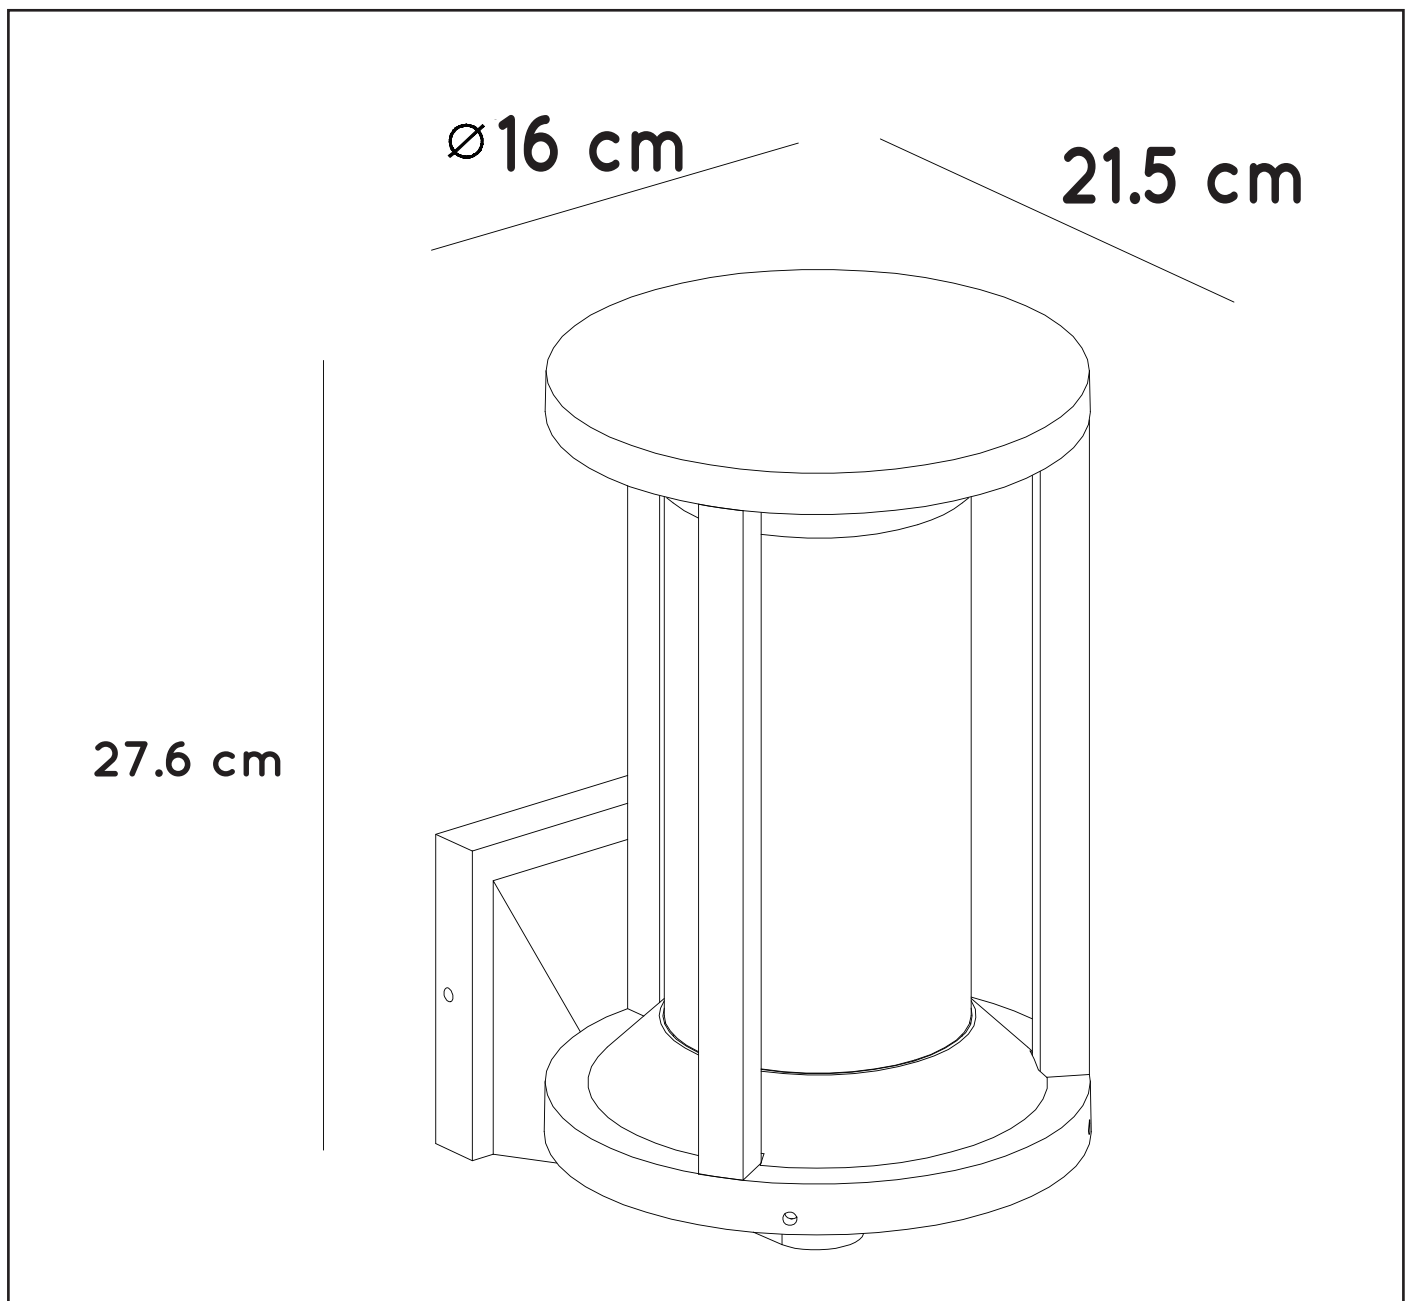

LUCIDE

GENERAL SPECIFICATIONS

**RECOMMENDED LUCIDE LIGHT SOURCE****49035/05/62**

Light source dimmable : YES

Light source incl. : NO

General

Dimensions LxWxH : 16CM x 21.5CM x 27.6CM

Height minimum : 27.6CM

Height maximum : 27.6CM

Dimensions shade LxWxH :

Main material : Die-casting Aluminum

Ceiling rose material :

Color : BLACK

Style : Modern

Shape : As Shown

Weight : 1.3KG

Bulb type & maximum wattage : LED MAX.15W

IP44

IP54

IP65

IP67

Explanation of IP numbers for degrees of protection, see safety instruction manual in the box.

For more specifications of this product please visit

www.lucide.com

LUCIDE

TECHNICAL DRAWING & DIMENSIONS

CADIX

Item number : 15803/01/30

EAN code : 5 411212151896

For more specifications, dimensions please visit

www.lucide.com