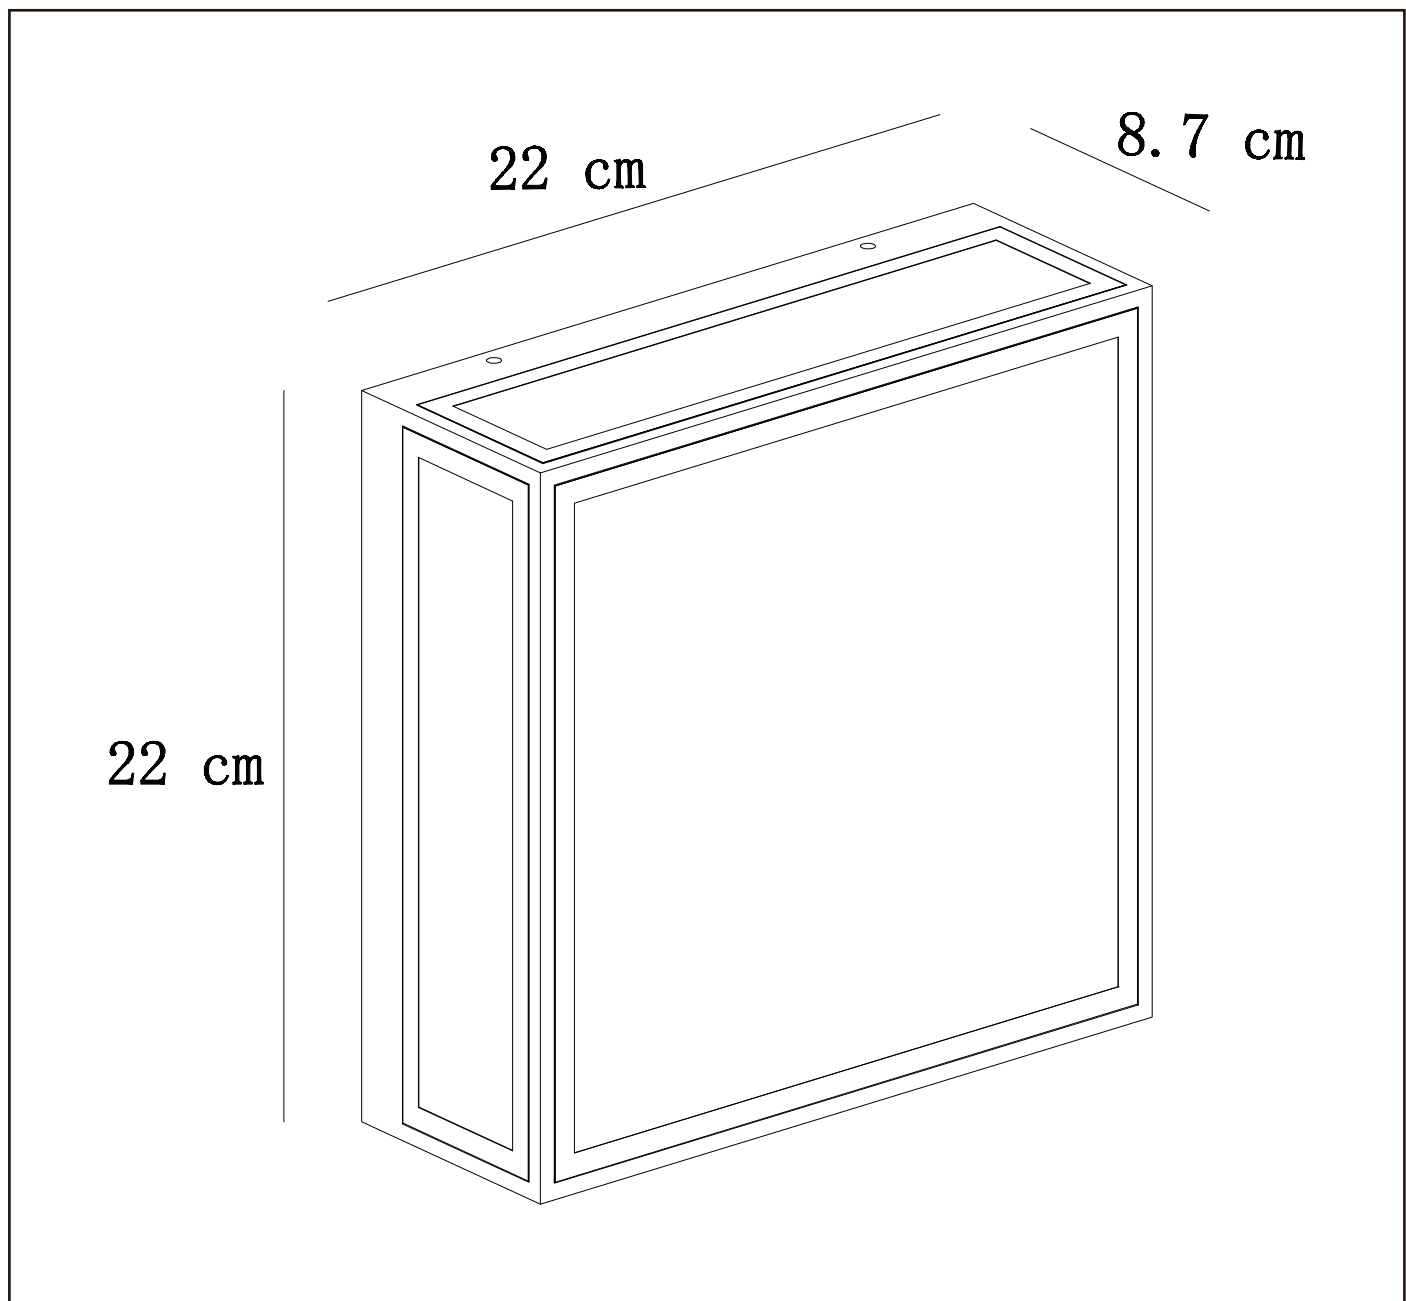

L U C I D E

GENERAL SPECIFICATIONS

**RECOMMENDED LUCIDE
LIGHT SOURCE**

49042/05/62

Light source dimmable : YES

Light source incl. : NO

General

Dimensions LxWxH : 22CM x 22CM x 8.7CM

Heigth minimum : 8.7CM

Heigth maximum : 8.7CM

Dimensions shade LxWxH :

Main material : Die-casting Aluminum

Ceiling rose material :

Color : BLACK

Style : Modern

Shape : SQUARE

www.lucide.com

LUCIDE

TECHNICAL DRAWING & DIMENSIONS

DUKAN

Item number : 15802/02/30

EAN code : 5 411212151889

For more specifications, dimensions please visit

www.lucide.com