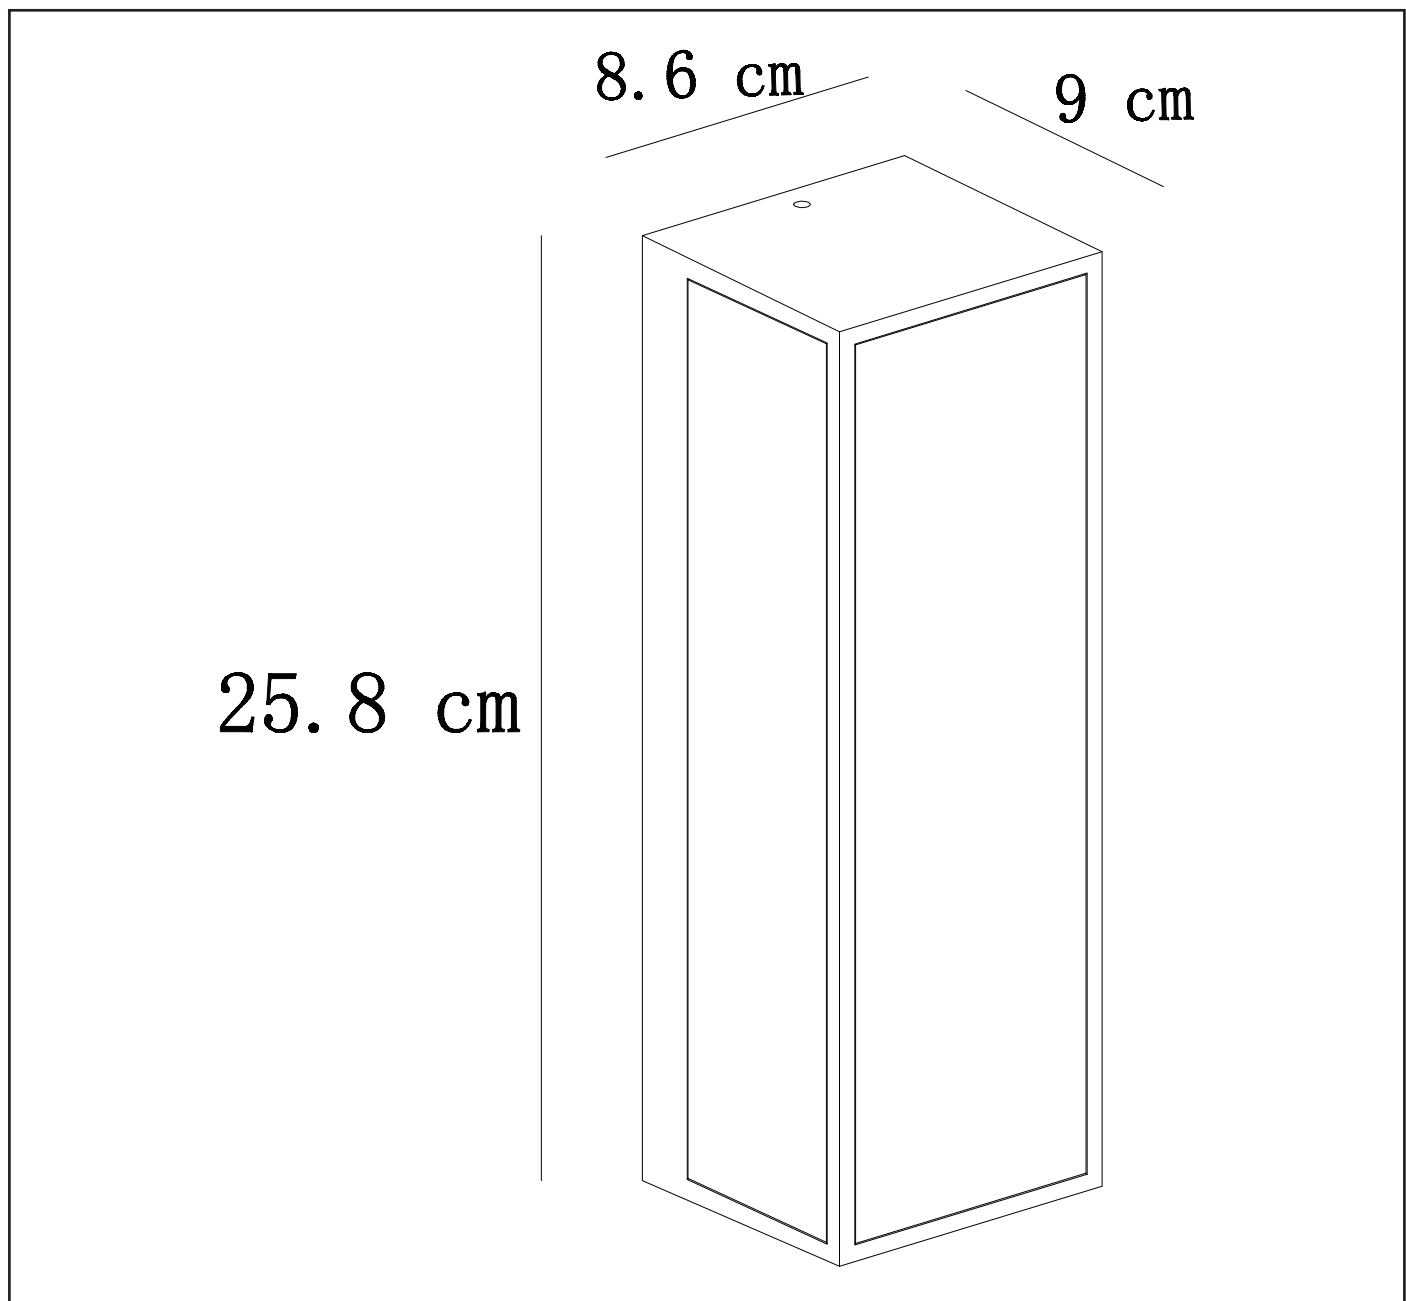

LUCIDE

GENERAL SPECIFICATIONS

**RECOMMENDED LUCIDE LIGHT SOURCE****49042/05/62**

Light source dimmable : YES

Light source incl. : NO

General

Dimensions LxWxH : 9CM x 8.6CM x 25.8CM

Height minimum : 25.8CM

Height maximum : 25.8CM

Dimensions shade LxWxH :

Main material : Die-casting Aluminum

Ceiling rose material :

Color : BLACK

Style : Modern

Shape : SQUARE

Weight : 1.06 KG

www.lucide.com

LUCIDE

TECHNICAL DRAWING & DIMENSIONS

DUKAN

Item number : 15802/01/30

EAN code : 5 411212151872

For more specifications, dimensions please visit

www.lucide.com