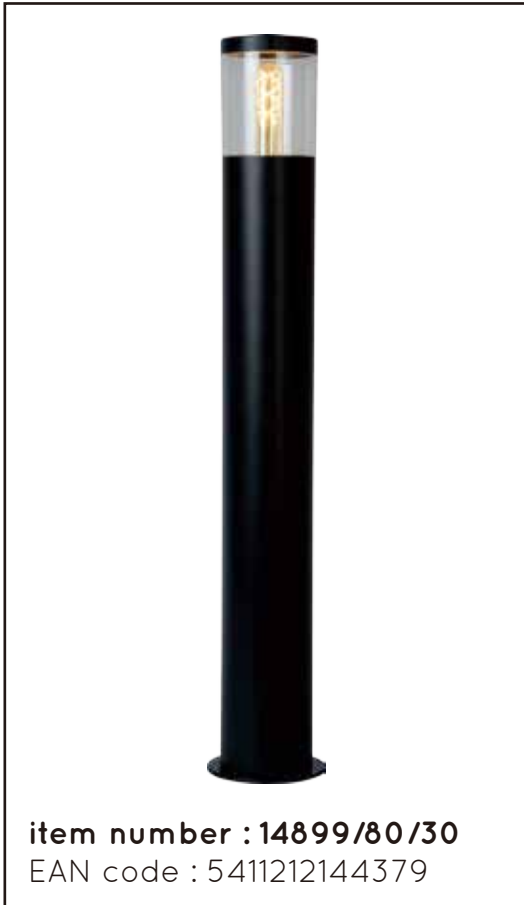

LUCIDE

GENERAL SPECIFICATIONS

**FEDOR****RECOMMENDED LUCIDE LIGHT SOURCE****49035/05/62**

Light source dimmable : YES

Light source incl : No

**General**

Dimensions LxWxH : 13 cm x 13 cm x 79 cm

Height minimum : 79 cm

Height maximum : 79 cm

Dimensions shade LxWxH : 10 cm x 10 cm x 12 cm

Main material : Stainless Steel

Ceiling rose material : -

Color : Black / Silver

Style : Modern

Shape : Round

Weight : 1,35 kg