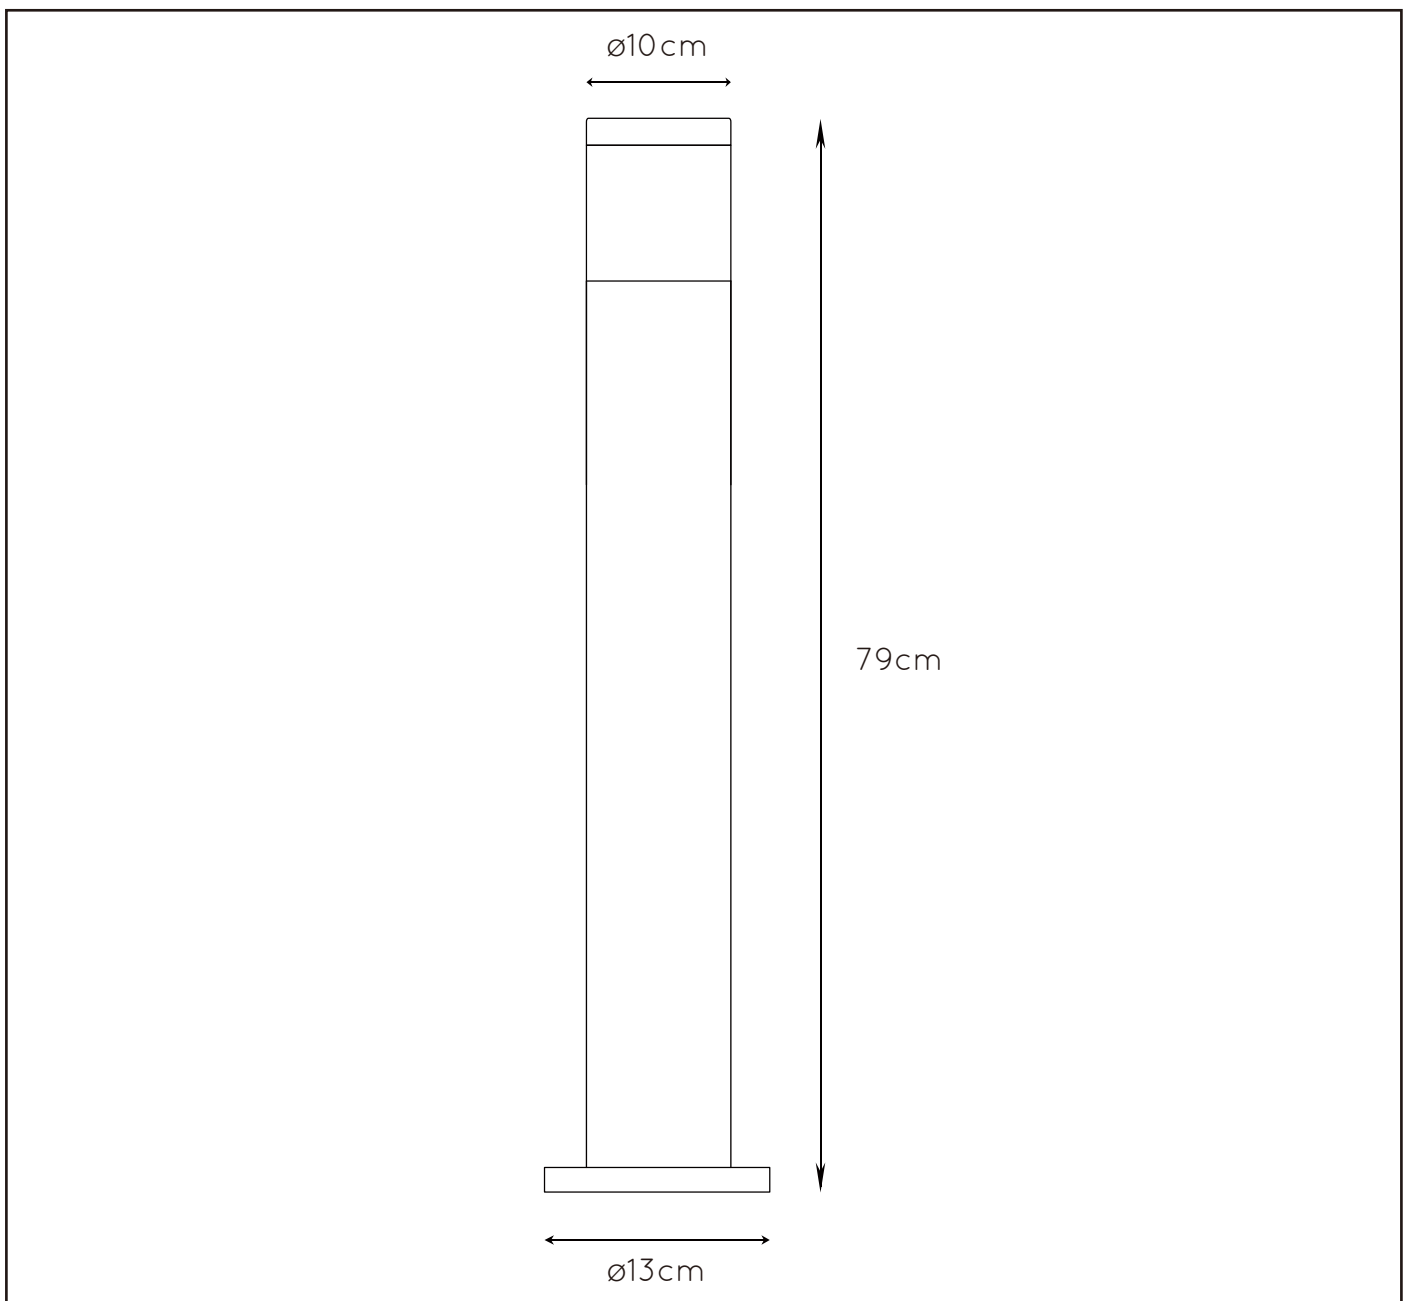

LUCIDE

GENERAL SPECIFICATIONS

**FEDOR****RECOMMENDED LUCIDE LIGHT SOURCE****49035/05/62**

Light source dimmable : YES

Light source incl : No

**General**

Dimensions LxWxH : 13 cm x 13 cm x 79 cm

Height minimum : 79 cm

Height maximum : 79 cm

Dimensions shade LxWxH : 10 cm x 10 cm x 12 cm

Main material : Stainless Steel

Ceiling rose material : -

Color : Black / Silver

Style : Modern

Shape : Round

Weight : 1,35 kg

**[www.lucide.com](http://www.lucide.com)**

LUCIDE

TECHNICAL DRAWING & DIMENSIONS

## FEDOR

Item number : 14899/80/30  
EAN code : 5411212144379

Item number : 14899/80/12  
EAN code : 5411212144362

For more specifications, dimensions please visit  
[www.lucide.com](http://www.lucide.com)