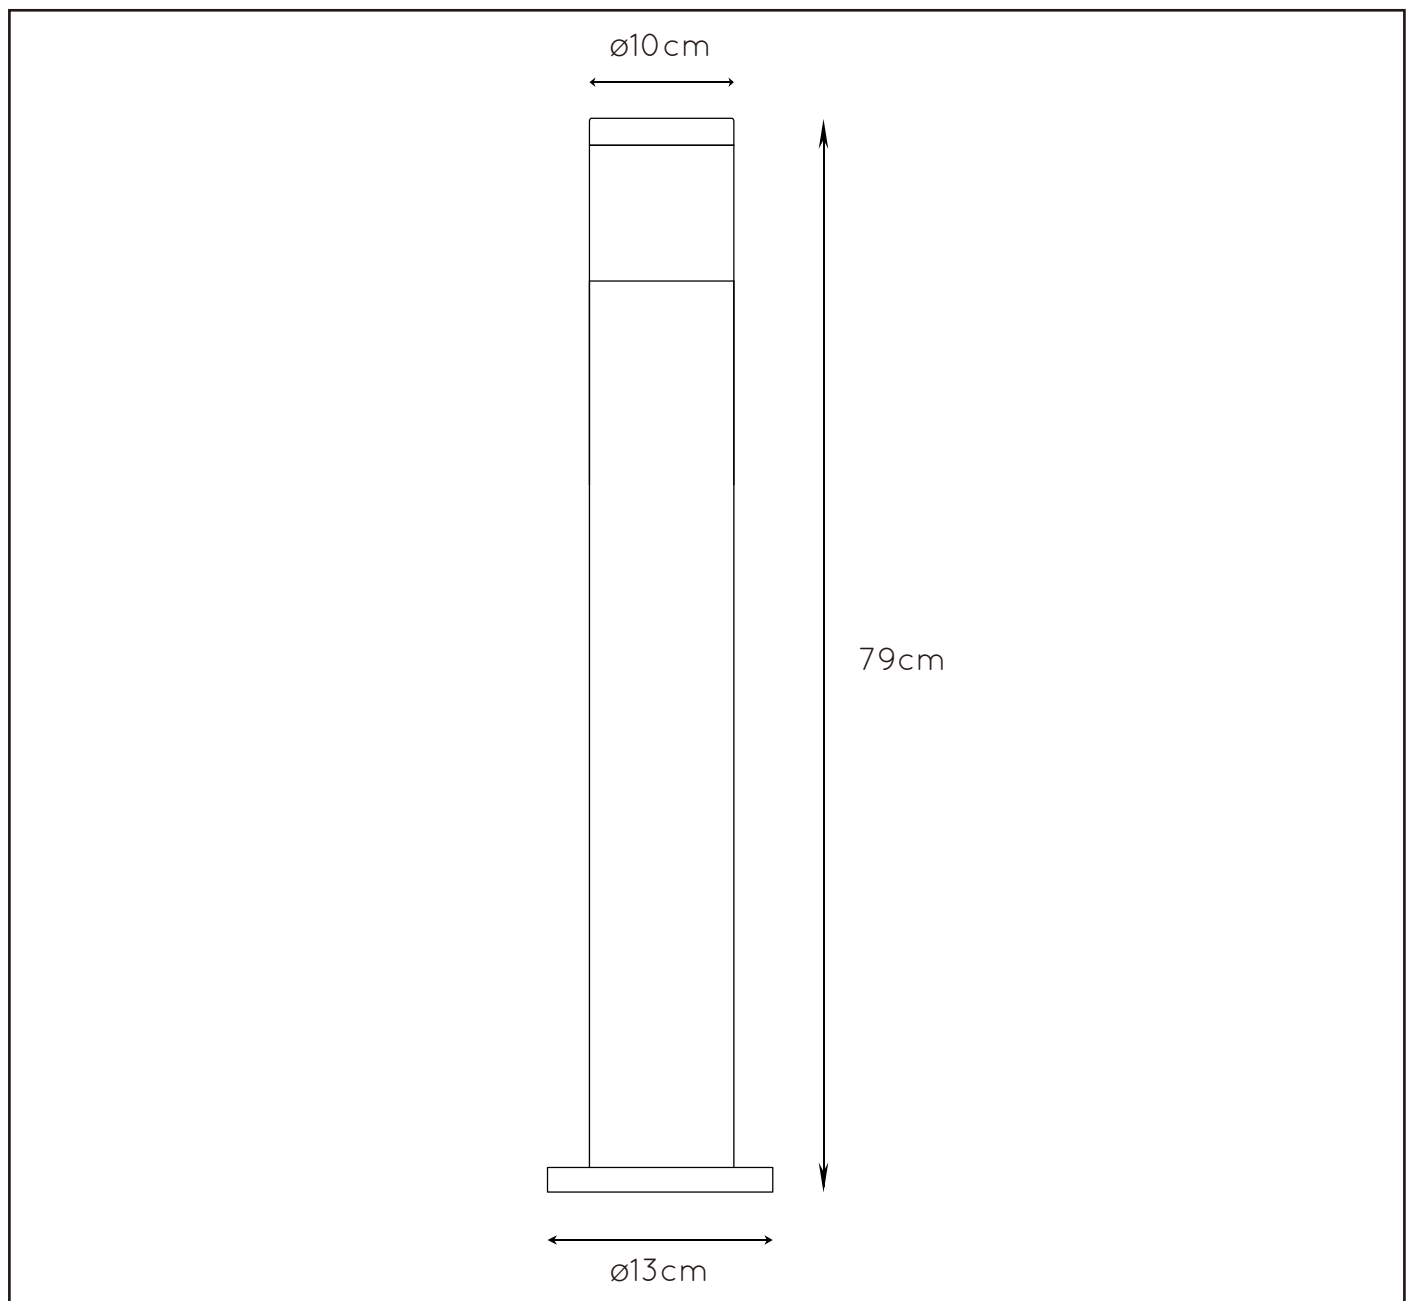

LUCIDE

GENERAL SPECIFICATIONS

**FEDOR****RECOMMENDED LUCIDE LIGHT SOURCE****49035/05/62**

Light source dimmable : YES

Light source incl : No

**General**

Dimensions LxWxH : 13 cm x 13 cm x 79 cm

Height minimum : 79 cm

Height maximum : 79 cm

Dimensions shade LxWxH : 10 cm x 10 cm x 12 cm

Main material : Stainless Steel

Ceiling rose material : -

Color : Black / Silver

Style : Modern

Shape : Round

Weight : 1,35 kg

**[www.lucide.com](http://www.lucide.com)**

LUCIDE

TECHNICAL DRAWING & DIMENSIONS

## FEDOR

Item number : 14899/80/30  
EAN code : 5411212144379

Item number : 14899/80/12  
EAN code : 5411212144362

For more specifications, dimensions please visit  
[www.lucide.com](http://www.lucide.com)