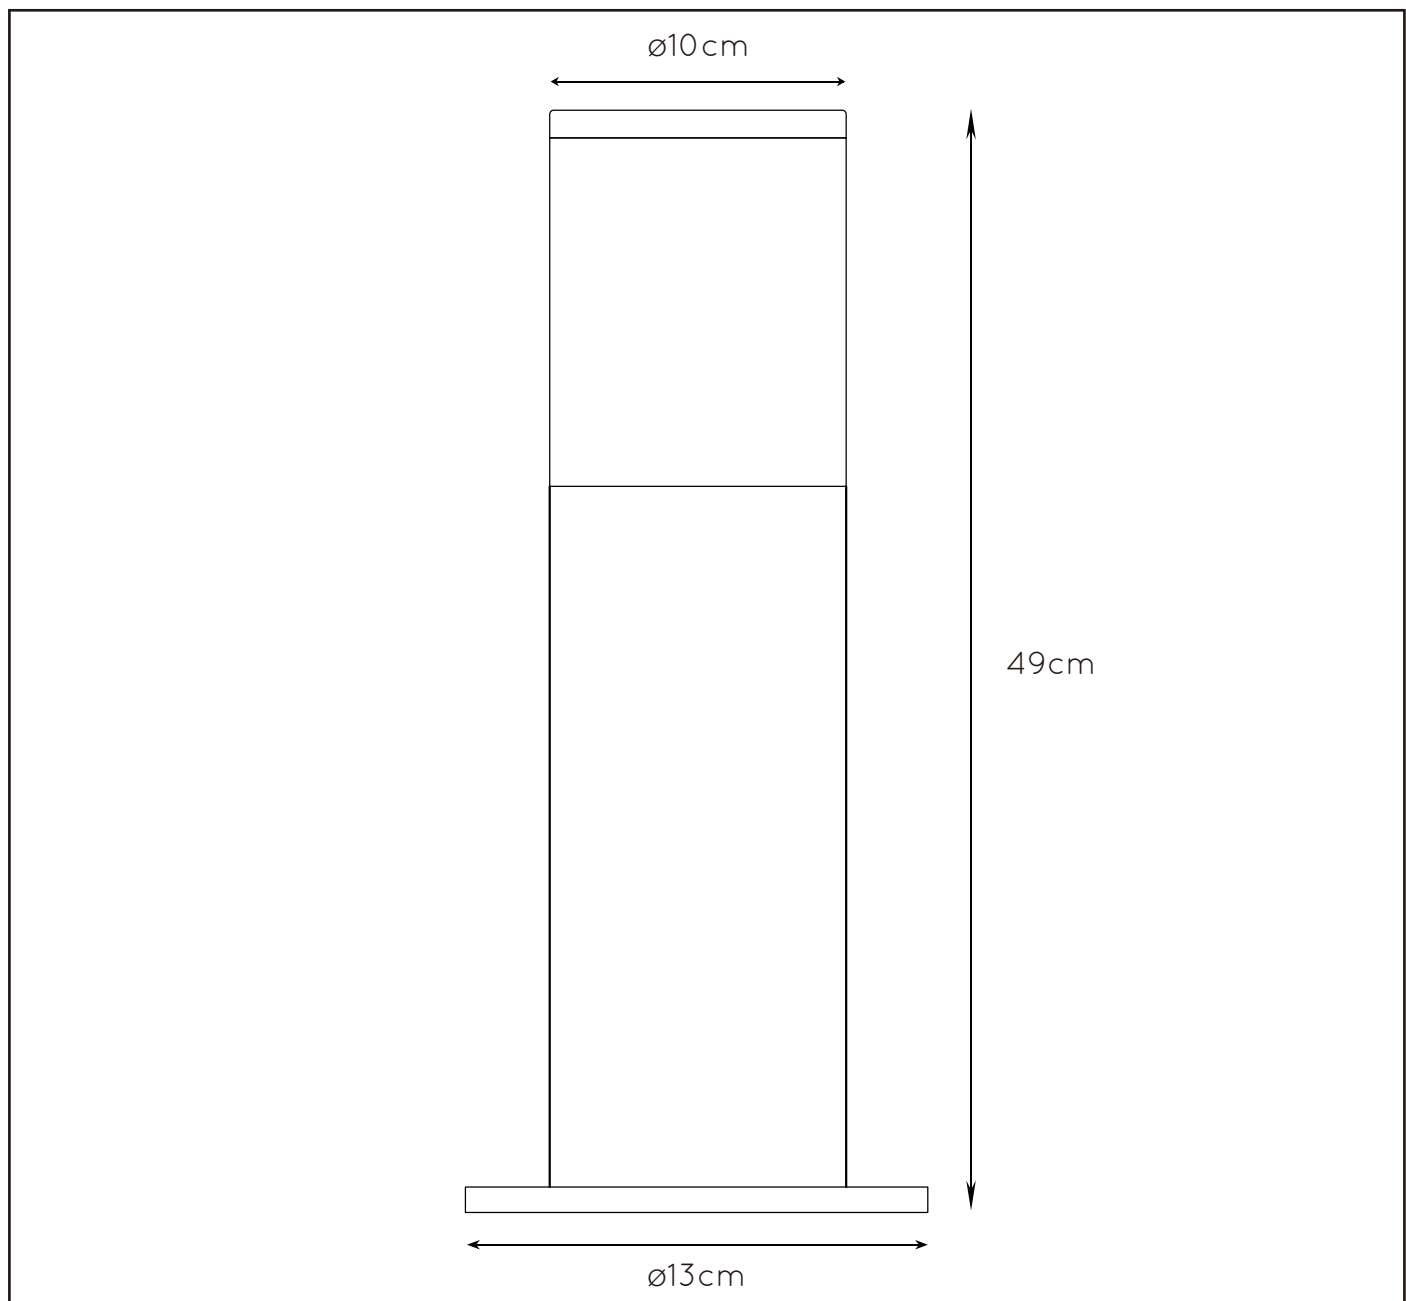

Dimensions LxWxH : 13 cm x 13 cm x 49 cm

Height minimum : 49 cm

Height maximum : 49 cm

Dimensions shade LxWxH : 10 cm x 10 cm x 12 cm

Main material : Stainless Steel

Ceiling rose material : -

Color : Black / Silver

Style : Modern

Shape : Round

Weight : 1,13 kg

Warranty : 2 years

Product specifications

Dimmable : No

Light direction : Downlight

Adjustable in height : No

Explanation of IP numbers for degrees of protection, see safety instruction manual in the box.

For more specifications of this product please visit

www.lucide.com

LUCIDE

TECHNICAL DRAWING & DIMENSIONS

FEDOR

Item number : 14899/50/30
EAN code : 5411212144355

Item number : 14899/50/12
EAN code : 5411212144348

For more specifications, dimensions please visit
www.lucide.com

LUCIDE

INSTALLATION DRAWING SPECIFICATIONS