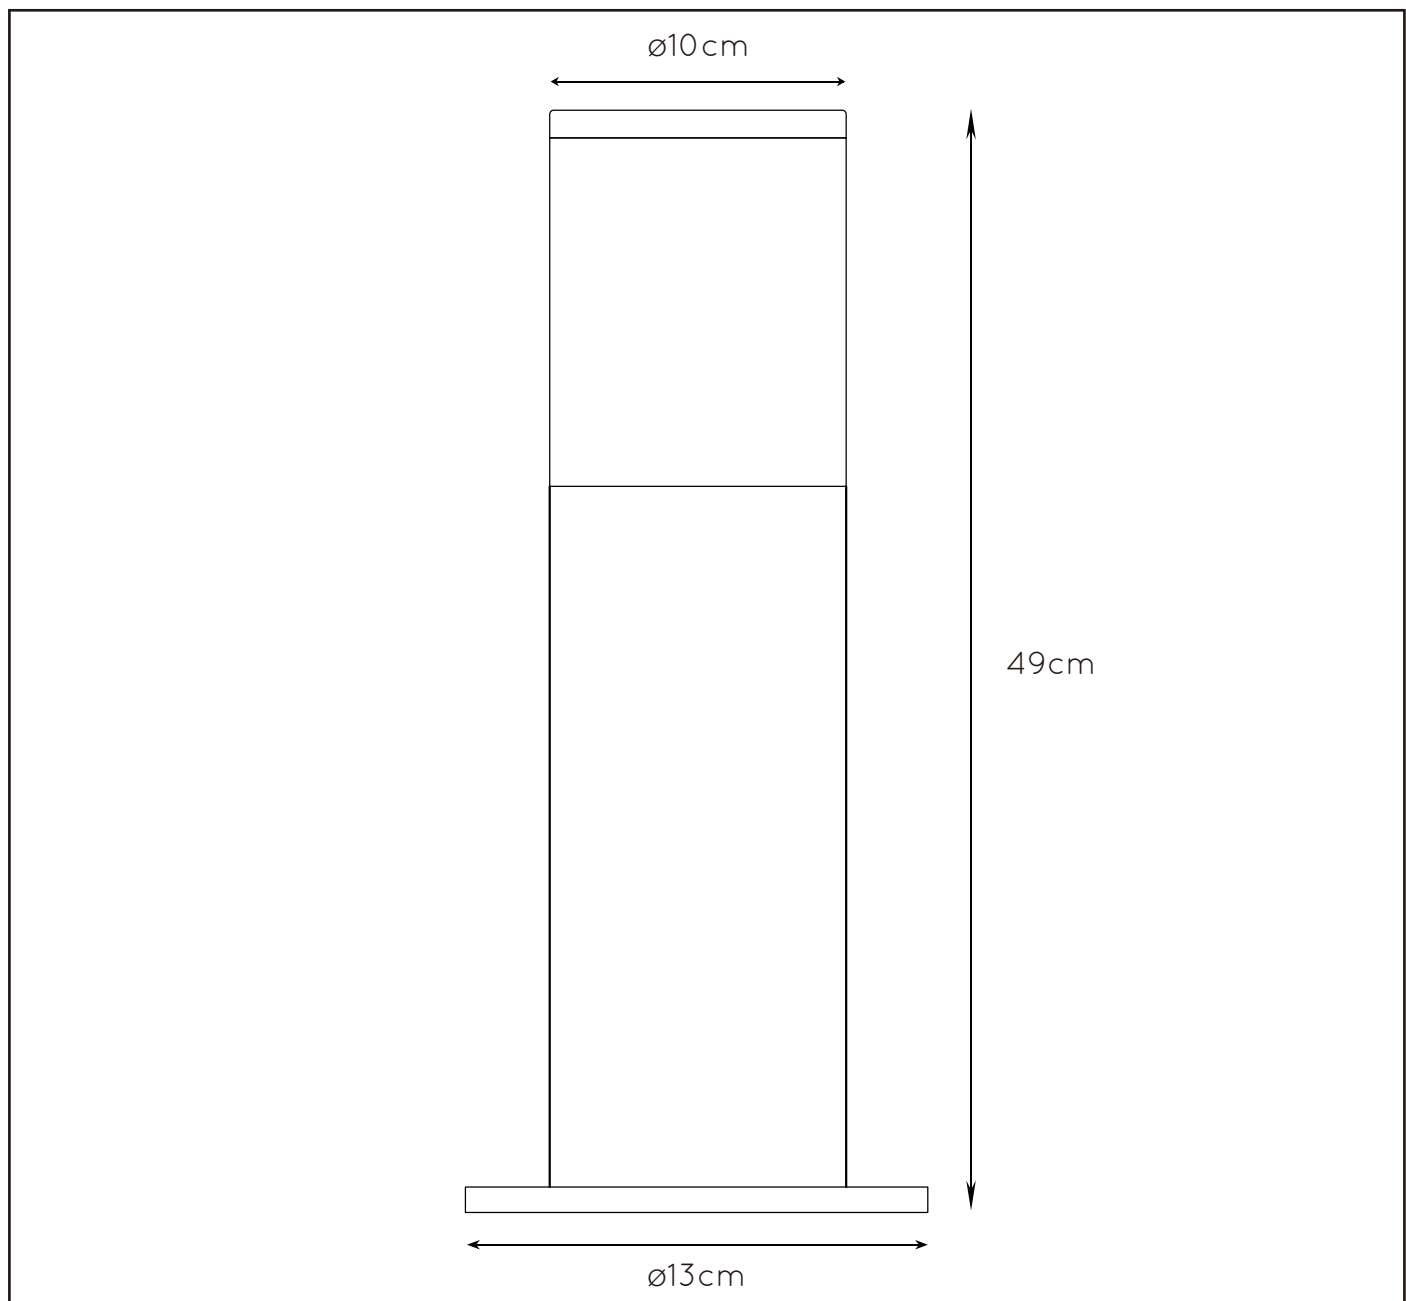

GENERAL SPECIFICATIONS

FEDOR

L U C I D E

**RECOMMENDED LUCIDE LIGHT SOURCE****49035/05/62**

Light source dimmable : YES

Light source incl : No

General

Dimensions LxWxH : 13 cm x 13 cm x 49 cm
Height minimum : 49 cm
Height maximum : 49 cm
Dimensions shade LxWxH : 10 cm x 10 cm x 12 cm
Main material : Stainless Steel
Ceiling rose material : -
Color : Black / Silver
Style : Modern
Shape : Round
Weight : 1,13 kg
Warranty : 2 years

Product specifications

Dimmable : No
Light direction : Downlight
Adjustable in height : No
Directional : Not Directional
Cable : No
Cable length : -
Sensor : Without Sensor
Control : Light Switch Control
IP-Class : 44
Electric class : 1
Light source including? : No
Lamp socket : E27
Light source number : 1
Power requirements : 220-240V~50Hz
Bulb type & maximum wattage : MAX 40W

IP44

IP54

IP65

IP67

Explanation of IP numbers for degrees of protection, see safety instruction manual in the box.

For more specifications of this product please visit

www.lucide.com

LUCIDE

TECHNICAL DRAWING & DIMENSIONS

FEDOR

Item number : 14899/50/30
EAN code : 5411212144355

Item number : 14899/50/12
EAN code : 5411212144348

For more specifications, dimensions please visit
www.lucide.com

LUCIDE