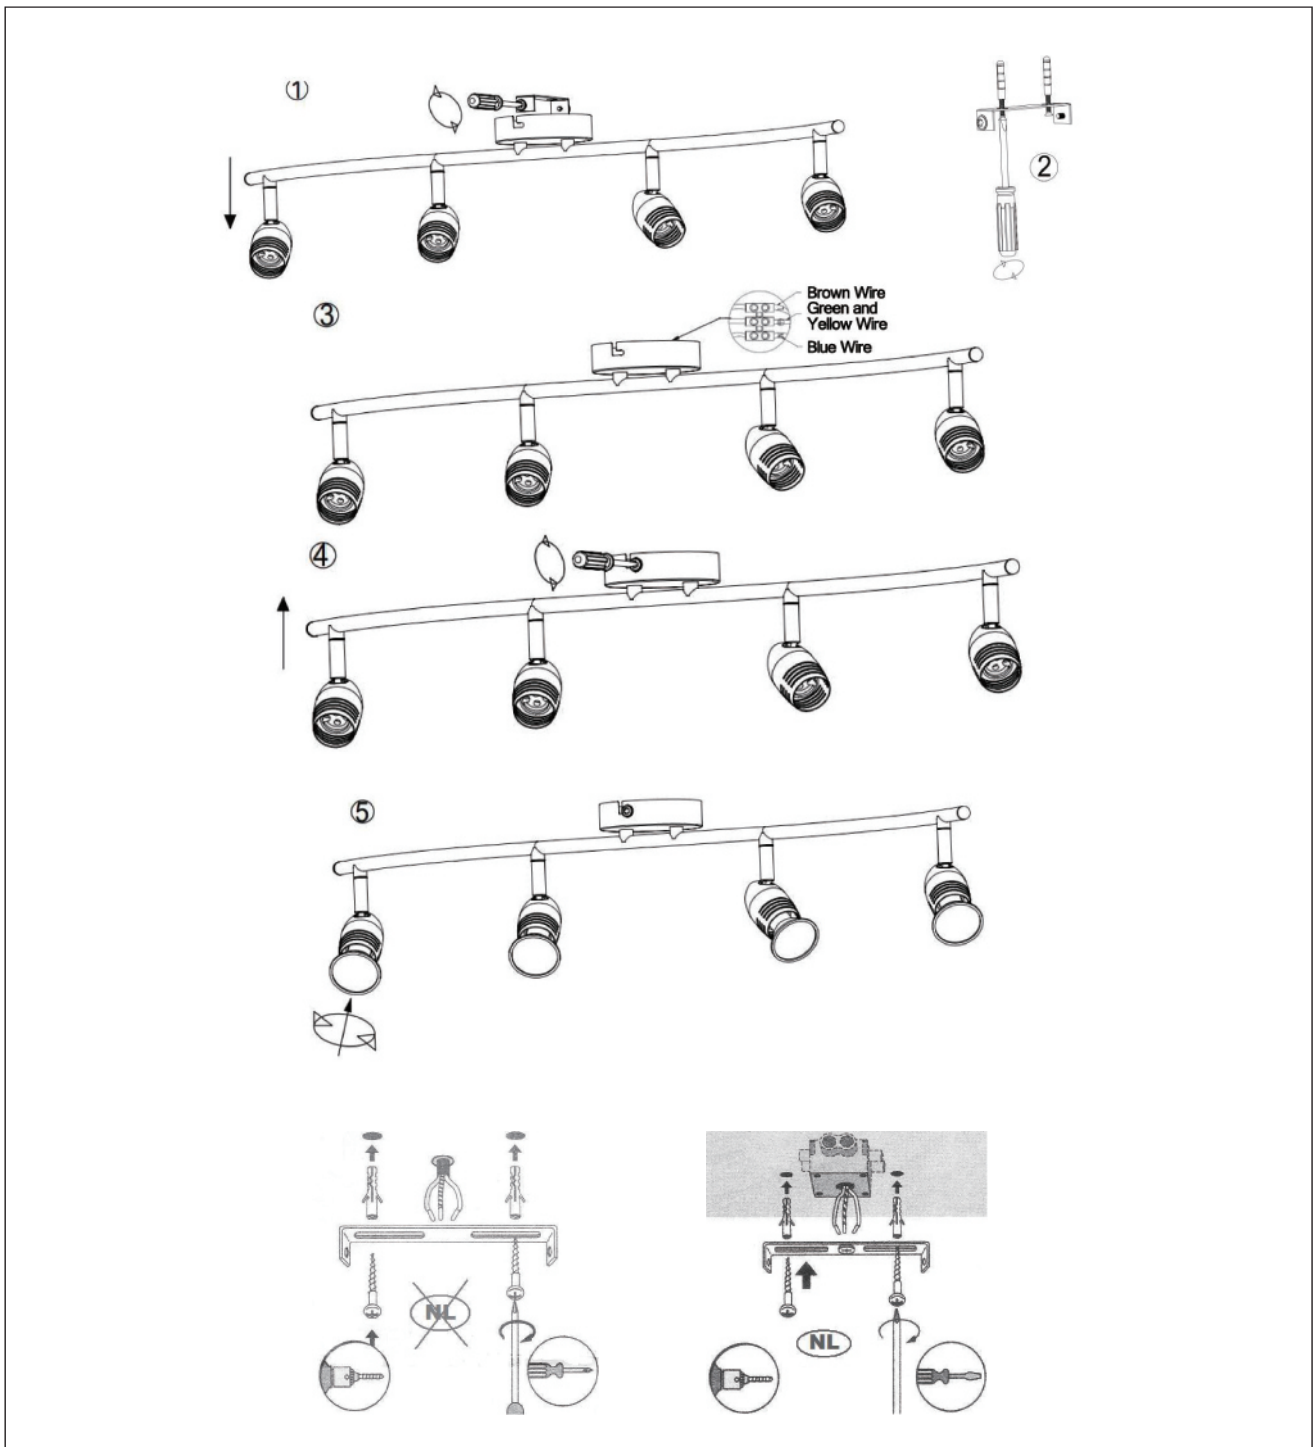

LUCIDE

GENERAL SPECIFICATIONS

RECOMMENDED LUCIDE LIGHT SOURCE

49008/05/60

Light source dimmable: No

Light source incl: Yes

General

Dimensions LxWxH: 78cm x 11cm x 13cm

Height minimum: 13cm

Height maximum: 13cm

Dimensions shade LxWxH:-

Main material: Metal

Colour: Bronze, Satin Nickel, Matt White

Style: Modern

Shape:-

Weight: 0.772 kg

Bulb type & maximum wattage: GU10 LED MAX.5W

For more specifications of this product please visit

www.lucide.com

L U C I D E

TECHNICAL DRAWING & DIMENSIONS

CARO LED

item number : 13955/20/03

EAN code : 5411212133441

item number : 13955/20/12

EAN code : 5411212133458

item number : 13955/20/31

EAN code : 5411212133465

For more specifications, dimensions please visit
www.lucide.com

LUCIDE

INSTALLATION DRAWING SPECIFICATIONS