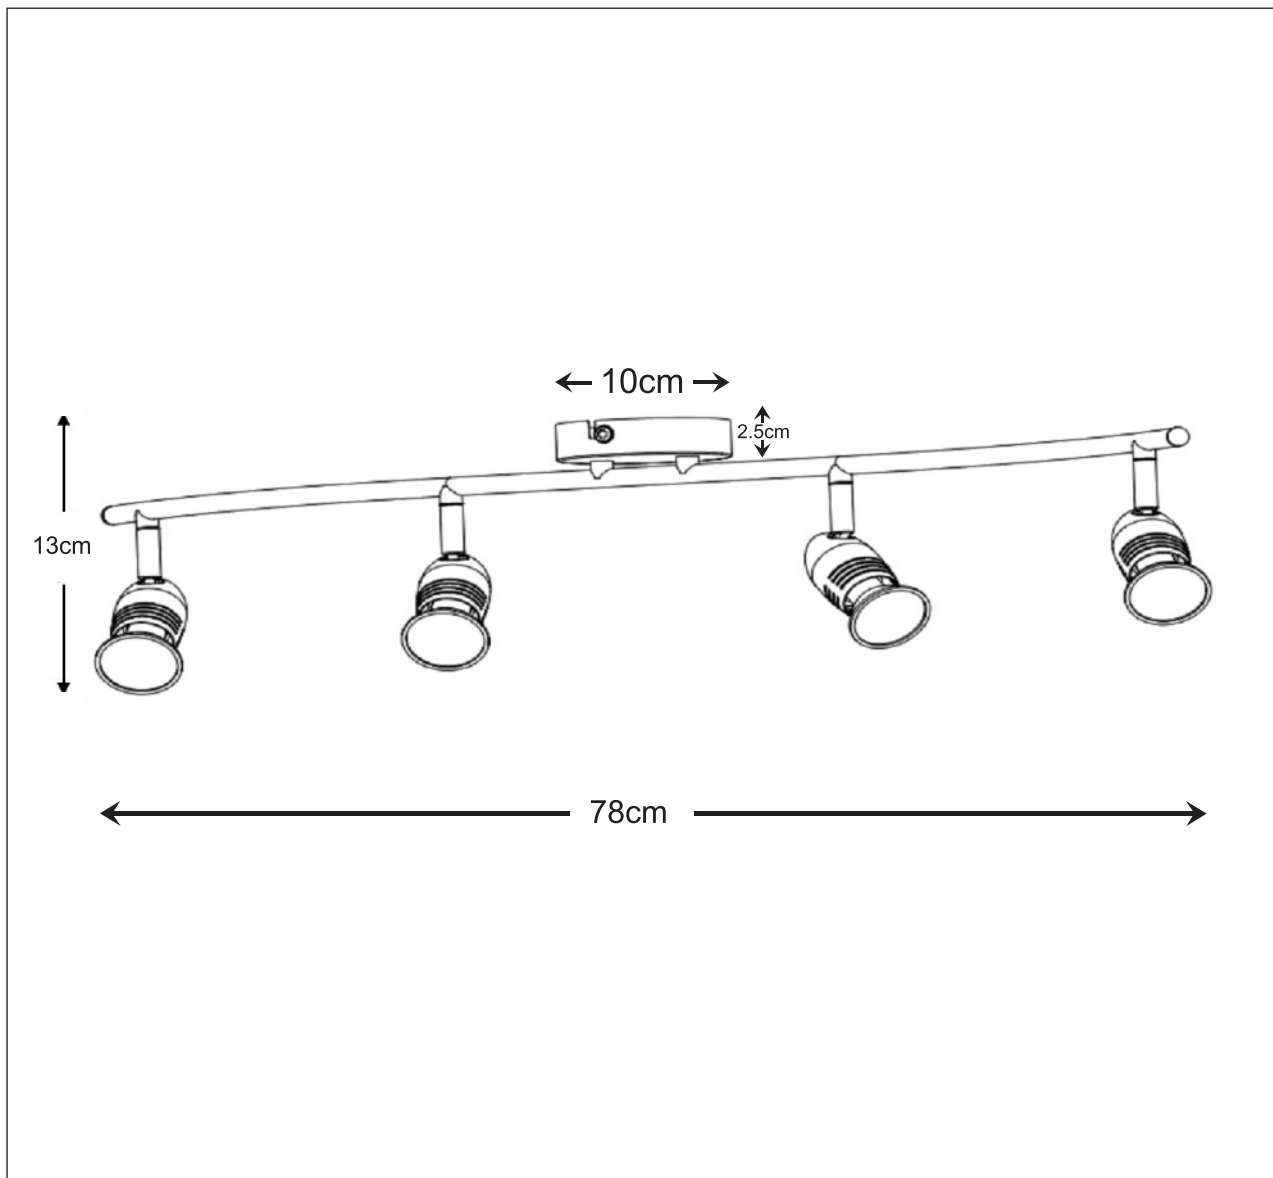

LUCIDE

GENERAL SPECIFICATIONS

RECOMMENDED LUCIDE LIGHT SOURCE

49008/05/60

Light source dimmable: No

Light source incl: Yes

General

Dimensions LxWxH: 78cm x 11cm x 13cm

Height minimum: 13cm

Height maximum: 13cm

Dimensions shade LxWxH:-

Main material: Metal

Colour: Bronze, Satin Nickel, Matt White

Style: Modern

Shape:-

Weight: 0.772 kg

Bulb type & maximum wattage: GU10 LED MAX.5W

For more specifications of this product please visit

www.lucide.com

L U C I D E

TECHNICAL DRAWING & DIMENSIONS

CARO LED

item number : 13955/20/03

EAN code : 5411212133441

item number : 13955/20/12

EAN code : 5411212133458

item number : 13955/20/31

EAN code : 5411212133465

For more specifications, dimensions please visit
www.lucide.com

LUCIDE

INSTALLATION DRAWING SPECIFICATIONS