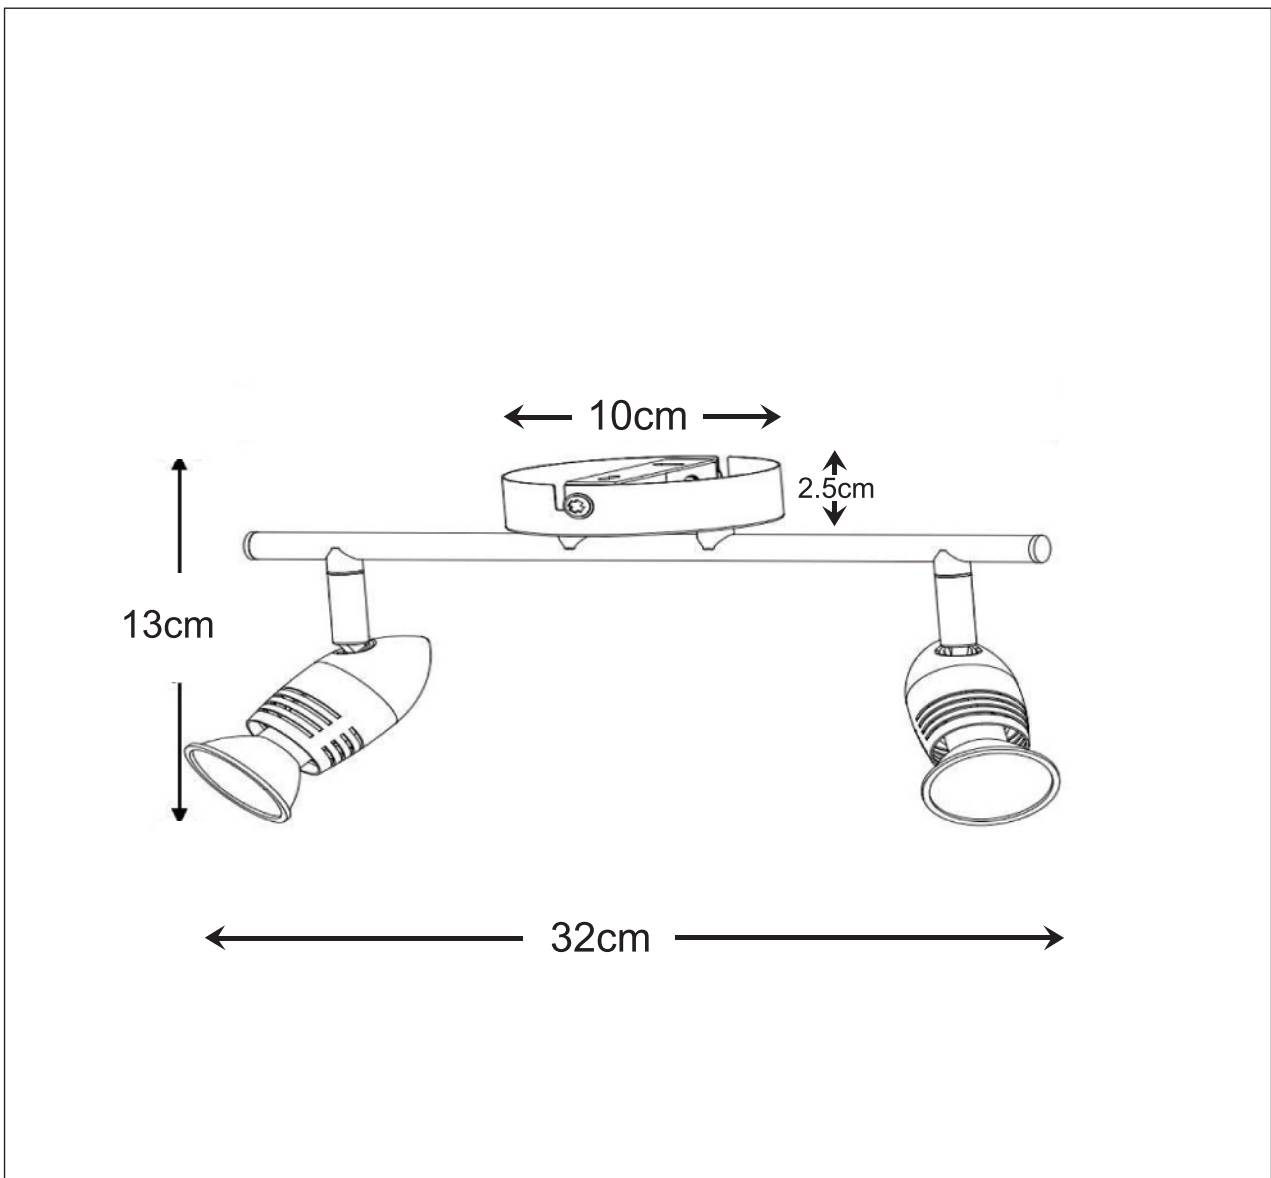

LUCIDE

GENERAL SPECIFICATIONS

RECOMMENDED LUCIDE
LIGHT SOURCE

49008/05/60

Light source dimmable: No

Light source incl: Yes

General

Dimensions LxWxH: 32cm x 11cm x 13cm

Height minimum: 13cm

Height maximum: 13cm

Dimensions shade LxWxH:-

Main material: Metal

Colour: Bronze, Satin Nickel, Matt White

Style: Modern

Shape:-

Weight: 0.436 kg

Bulb type & maximum wattage: GU10 LED MAX.5W

For more specifications of this product please visit

www.lucide.com

LUCIDE

TECHNICAL DRAWING & DIMENSIONS

CARO LED

item number : 13955/10/03

EAN code : 5411212133380

item number : 13955/10/12

EAN code : 5411212133397

item number : 13955/10/31

EAN code : 5411212133403

For more specifications, dimensions please visit
www.lucide.com

LUCIDE

INSTALLATION DRAWING SPECIFICATIONS