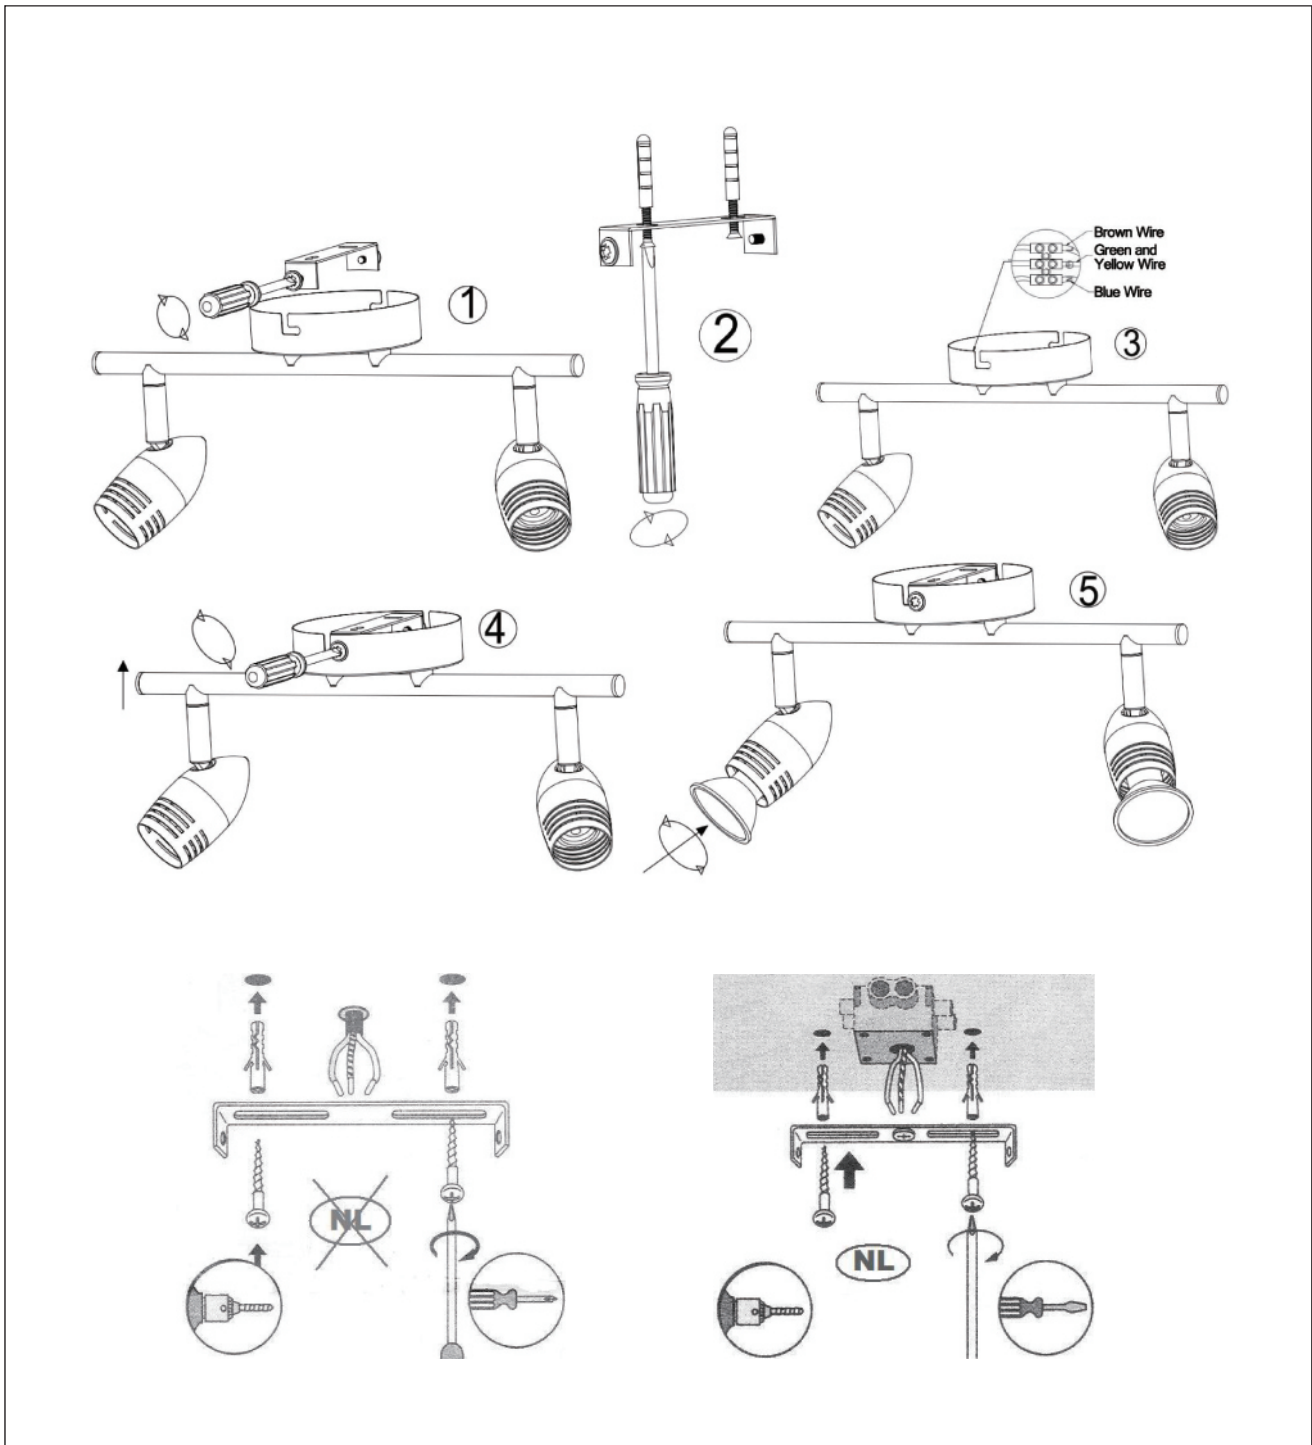

Bulb type & maximum wattage: GU10 LED MAX.5W

For more specifications of this product please visit

www.lucide.com

LUCIDE

TECHNICAL DRAWING & DIMENSIONS

CARO LED

item number : 13955/10/03

EAN code : 5411212133380

item number : 13955/10/12

EAN code : 5411212133397

item number : 13955/10/31

EAN code : 5411212133403

For more specifications, dimensions please visit
www.lucide.com

LUCIDE

INSTALLATION DRAWING SPECIFICATIONS