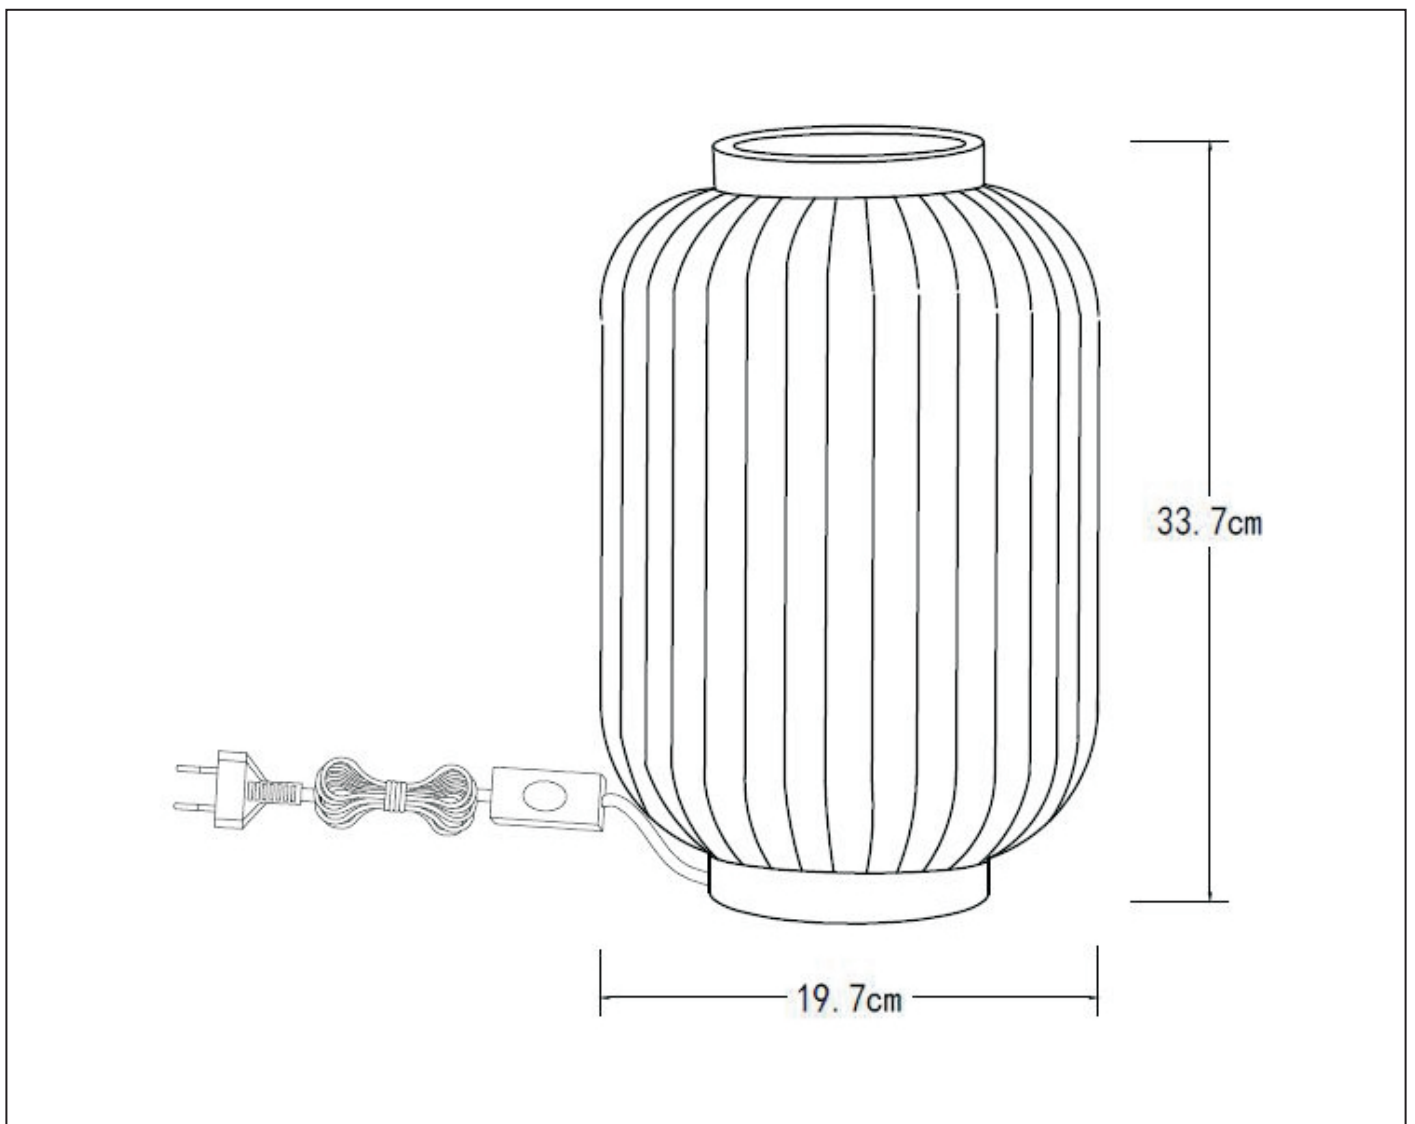

LUCIDE

**RECOMMENDED LUCIDE
LIGHT SOURCE**

49023/04/67

Light source dimmable : Yes

Light source incl. : No

General

Dimensions LxWxH : 19.7 cm x 19.7 cm x 33.7 cm

Height minimum : 33.7 cm

Height maximum : 33.7 cm

Dimensions shade LxWxH : 19.7 cm x 19.7 cm x 33.7 cm

Main material : Porcelain

Ceiling rose material : -

Color : White

Style : Modern

Shape : Lantern shape

Weight : 2 kg

Warranty : 2 years

Product specifications

Dimmable : No

Light direction : Around (Diffuse)

Adjustable in height : No

Directional : Not Directional

Cable : Yes, Cable On Product

Cable length : 140 cm

Bulb type & maximum wattage : E14 - max.25W

For more specifications of this product please visit

www.lucide.com

LUCIDE

GOSSE

Item number :13535/34/31

EAN code : 5411212134165

For more specifications, dimensions please visit