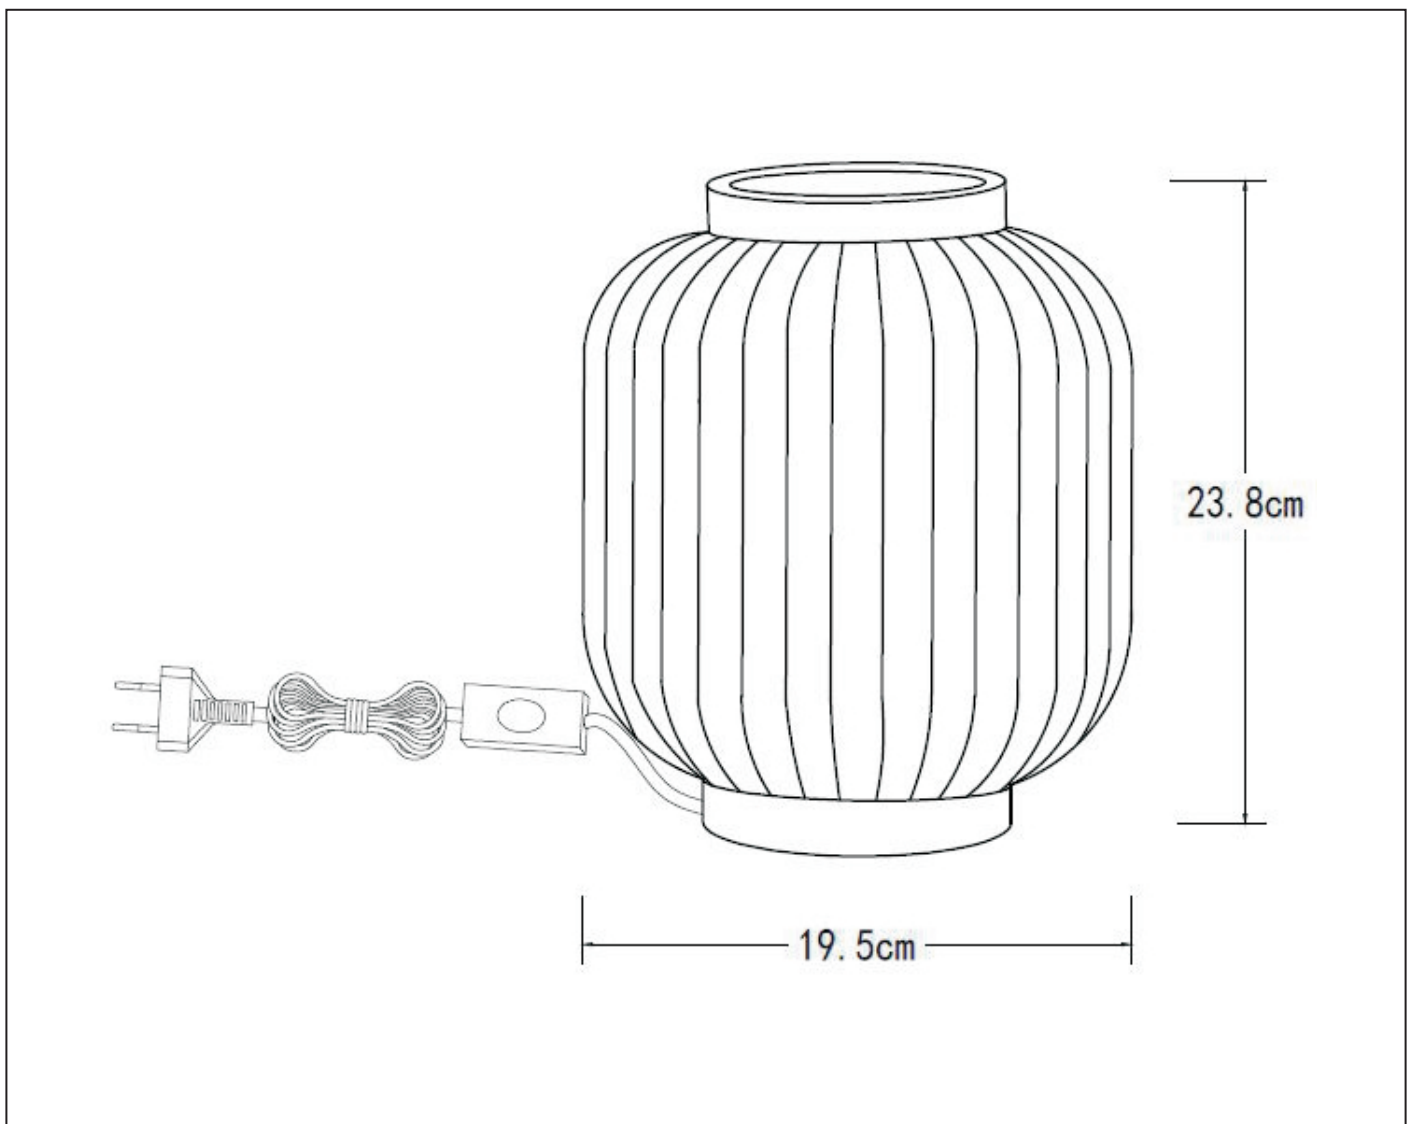

LUCIDE

**RECOMMENDED LUCIDE
LIGHT SOURCE**

49023/04/67
Light source dimmable : Yes
Light source incl. : No

General

Dimensions LxWxH : 19.5 cm x 19.5 cm x 23.8 cm
Height minimum : 23.8 cm
Height maximum : 23.8 cm
Dimensions shade LxWxH : 19.5 cm x 19.5 cm x 23.8cm
Main material : Porcelain
Ceiling rose material : -
Color : White
Style : Modern
Shape : Lantern shape
Weight : 1.72 kg
Warranty : 2 years

Product specifications

Dimmable : No
Light direction : Around (Diffuse)
Adjustable in height : No
Directional : Not Directional
Cable : Yes, Cable On Product
Cable length : 140 cm
Sensor : Without Sensor
Control : Light Switch Control
IP-Class : 20
Electric class : 2
Light source including ?: No
Lamp socket : E14
Light source number : 1
Power requirements : 220-240V~50Hz
Bulb type & maximum wattage : E14 - max.25W

For more specifications of this product please visit

www.lucide.com

LUCIDE

GOSSE

Item number :13535/24/31

EAN code : 5411212134158

For more specifications, dimensions please visit

www.lucide.com