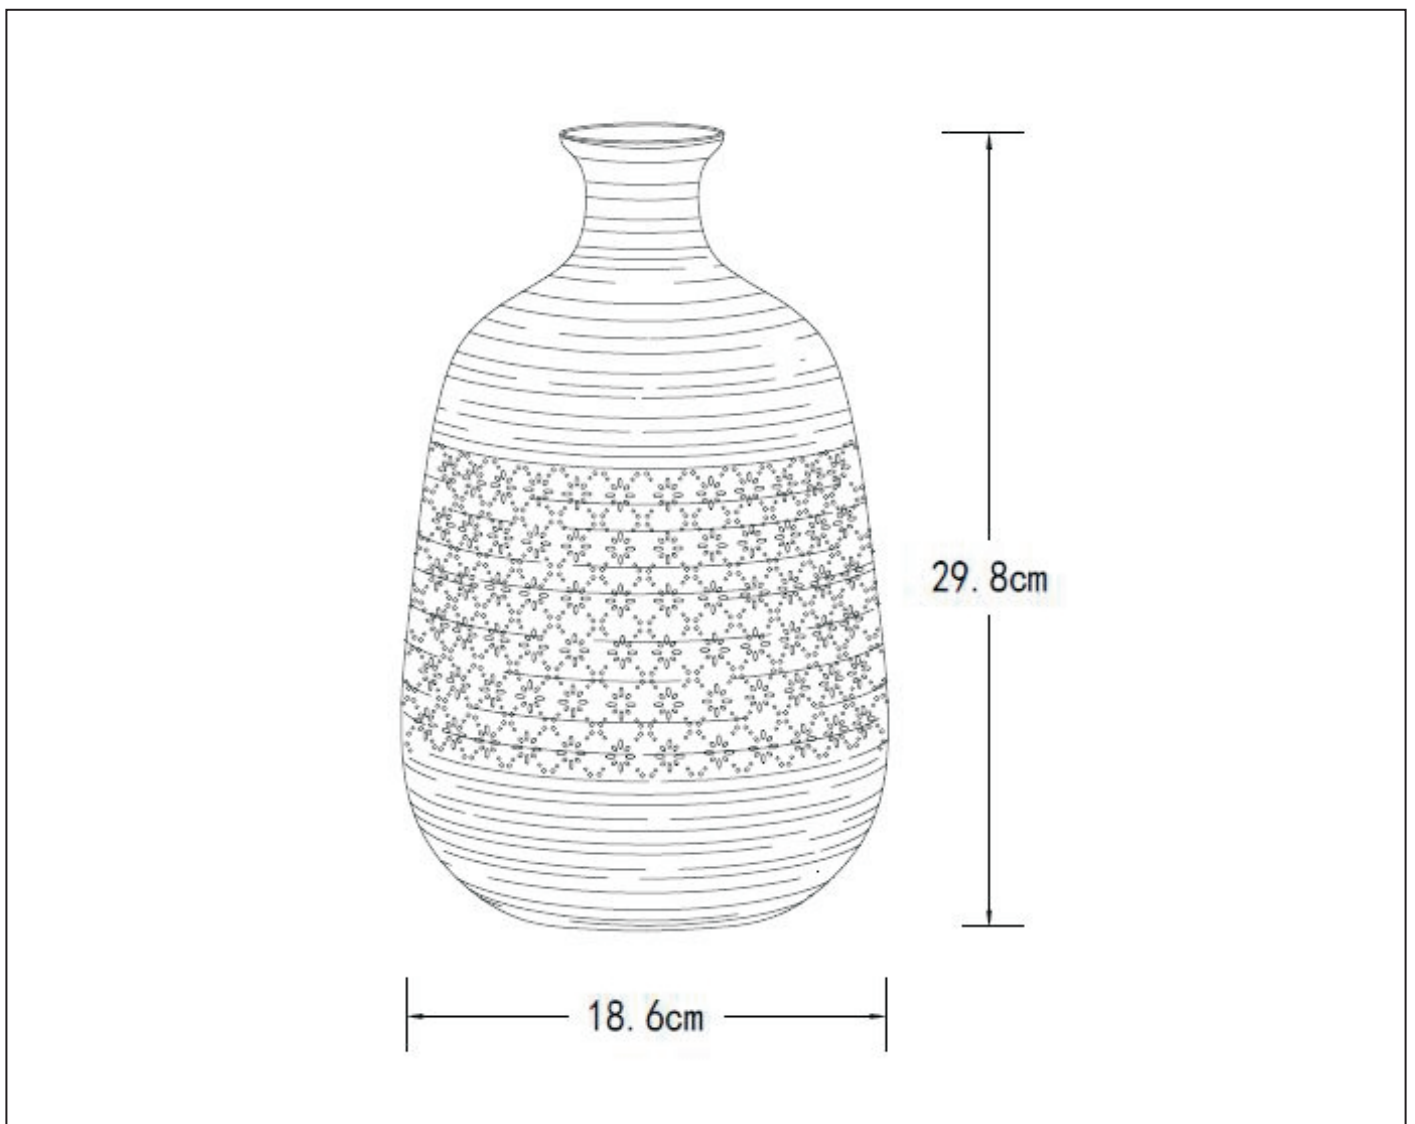

LUCIDE

item number :13534/30/31
EAN code : 5411212134134

TIESSE

**RECOMMENDED LUCIDE
LIGHT SOURCE**

49023/04/67
Light source dimmable : Yes
Light source incl. : No

General

Dimensions LxWxH : 18.6 cm x 18.6 cm x 29.8 cm
Height minimum : 29.8 cm
Height maximum : 29.8 cm
Dimensions shade LxWxH : 18.6 cm x 18.6 cm x 29.8 cm
Main material : Porcelain
Ceiling rose material : -
Color : White
Style : Modern
Shape : Vase shape
Weight : 1.14 kg
Warranty : 2 years

Product specifications

Dimmable : No
Light direction : Around (Diffuse)
Adjustable in height : No
Directional : Not Directional
Cable : Yes, Cable On Product
Cable length : 140 cm
Sensor : Without Sensor
Control : Light Switch Control
IP-Class : 20
Electric class : 2
Light source including ?: No
Lamp socket : E14
Light source number : 1
Power requirements : 220-240V~50Hz
Bulb type & maximum wattage : E14- max.25W

For more specifications of this product please visit

www.lucide.com

LUCIDE

TIESSE

Item number :13534/30/31

EAN code : 5411212134134

For more specifications, dimensions please visit

www.lucide.com