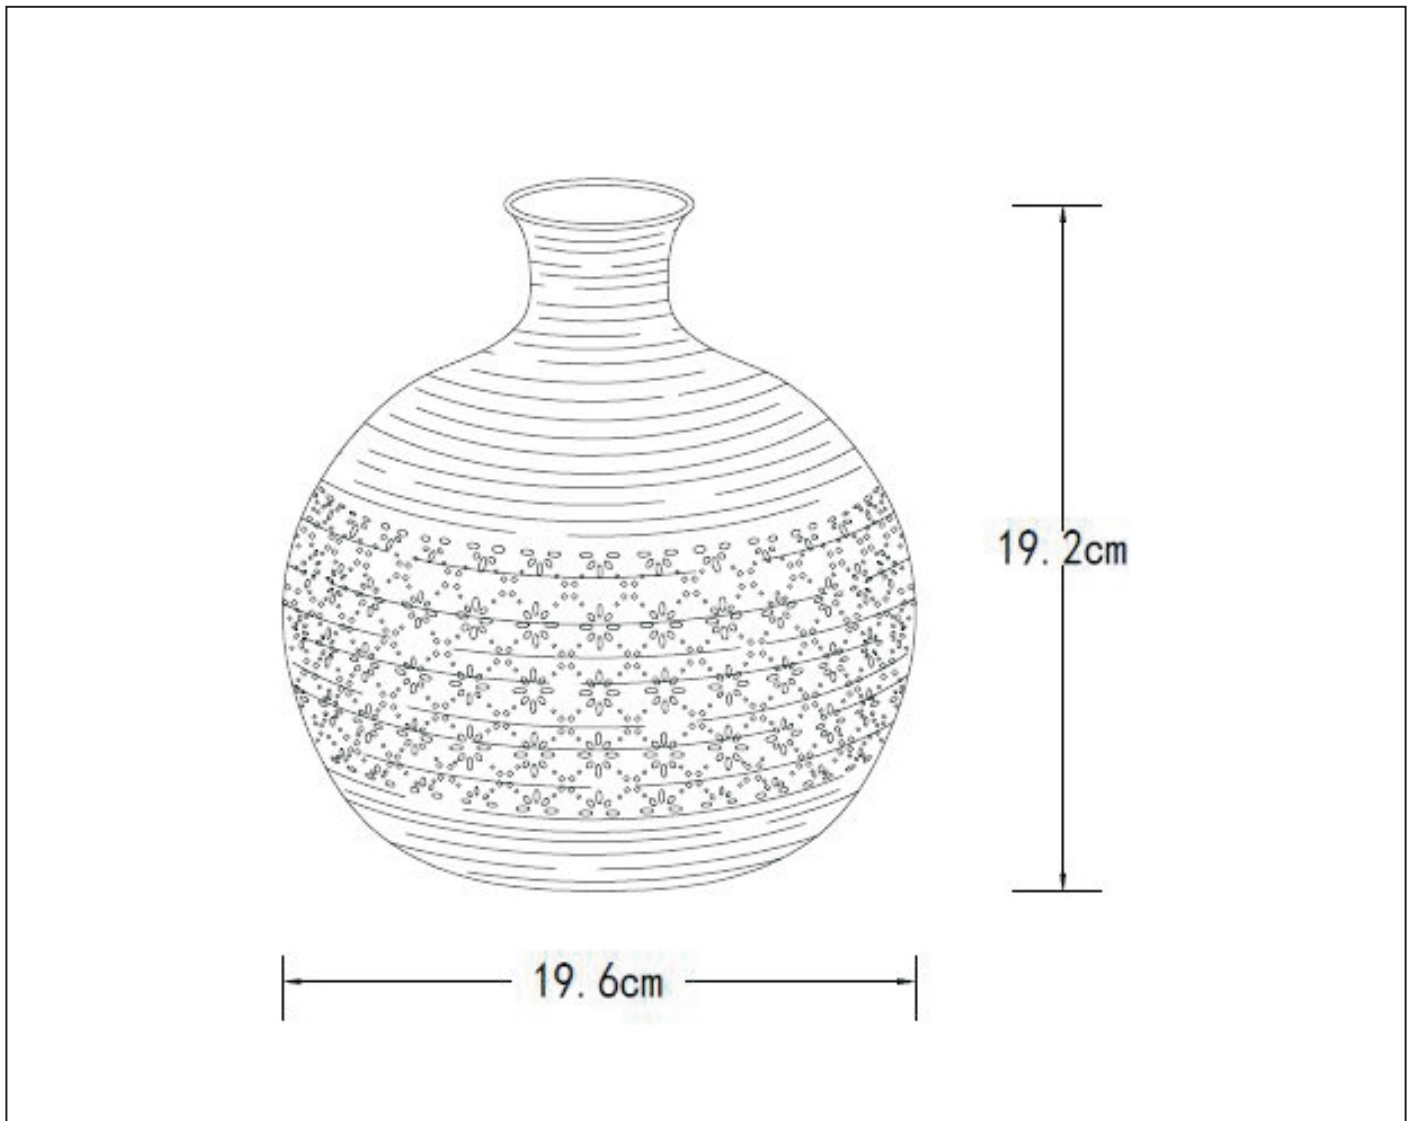

LUCIDE

item number :13534/19/31
EAN code : 5411212134110

TIESSE

**RECOMMENDED LUCIDE
LIGHT SOURCE**

49023/04/67
Light source dimmable : Yes
Light source incl. : No

General

Dimensions LxWxH : 19.6cm x 19.6cm x 19.2cm
Height minimum : 19.2cm
Height maximum : 19.2cm
Dimensions shade LxWxH : 19.6cm x 19.6cm x 19.2cm
Main material : Porcelain
Ceiling rose material : -
Color : White
Style : Modern
Shape : Vase shape
Weight : 0.78 kg
Warranty : 2 years

Product specifications

Dimmable : No
Light direction : Around (Diffuse)
Adjustable in height : No
Directional : Not Directional
Cable : Yes, Cable On Product
Cable length : 140 cm
Sensor : Without Sensor
Control : Light Switch Control
IP-Class : 20
Electric class : 2
Light source including ?: No
Lamp socket : E14
Light source number : 1
Power requirements : 220-240V~50Hz
Bulb type & maximum wattage : E14- max.25W

For more specifications of this product please visit

www.lucide.com

LUCIDE

TIESSE

Item number :13534/19/31

EAN code : 5411212134110

For more specifications, dimensions please visit

www.lucide.com