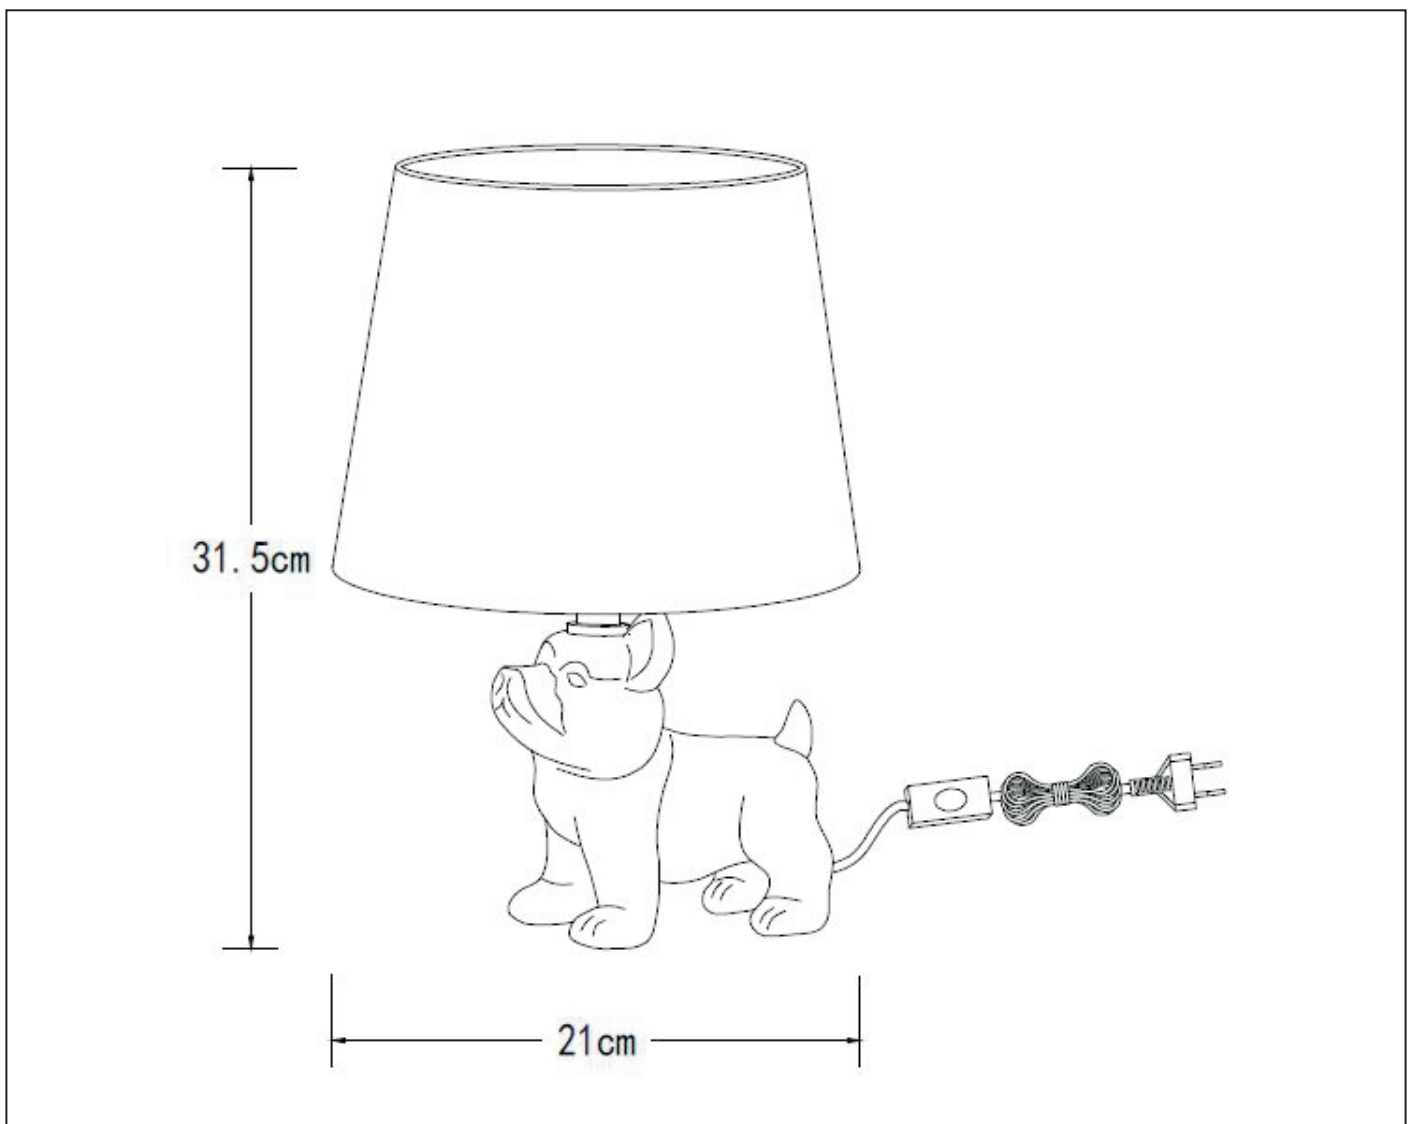

LUCIDE

**RECOMMENDED LUCIDE
 LIGHT SOURCE**

49022/04/60
Light source dimmable : Yes
Light source incl. : No

General

Dimensions LxWxH : 21cm x 21cm x 31.5cm
Height minimum : 31.5cm
Height maximum : 31.5cm
Dimensions shade LxWxH : 16 cm x 21 cm x 16.5cm
Main material : Porcelain
Ceiling rose material : -
Color : Gold & Black
Style : Modern
Shape : Dog shape
Weight : 0.44 kg
Warranty : 2 years

Product specifications

Dimmable : No
Light direction : Around (Diffuse)
Adjustable in height : No
Directional : Not Directional
Cable : Yes, Cable On Product
Cable length : 140 cm
Sensor : Without Sensor
Control : Light Switch Control
IP-Class : 20
Electric class : 2
Light source including ?: No
Lamp socket : E14
Light source number : 1
Power requirements : 220-240V~50Hz
Bulb type & maximum wattage : E14- max.25W

For more specifications of this product please visit

www.lucide.com

LUCIDE

SIR WINSTON

Item number :13533/81/10

EAN code : 5411212134097

Item number :13533/81/30

EAN code : 5411212134103