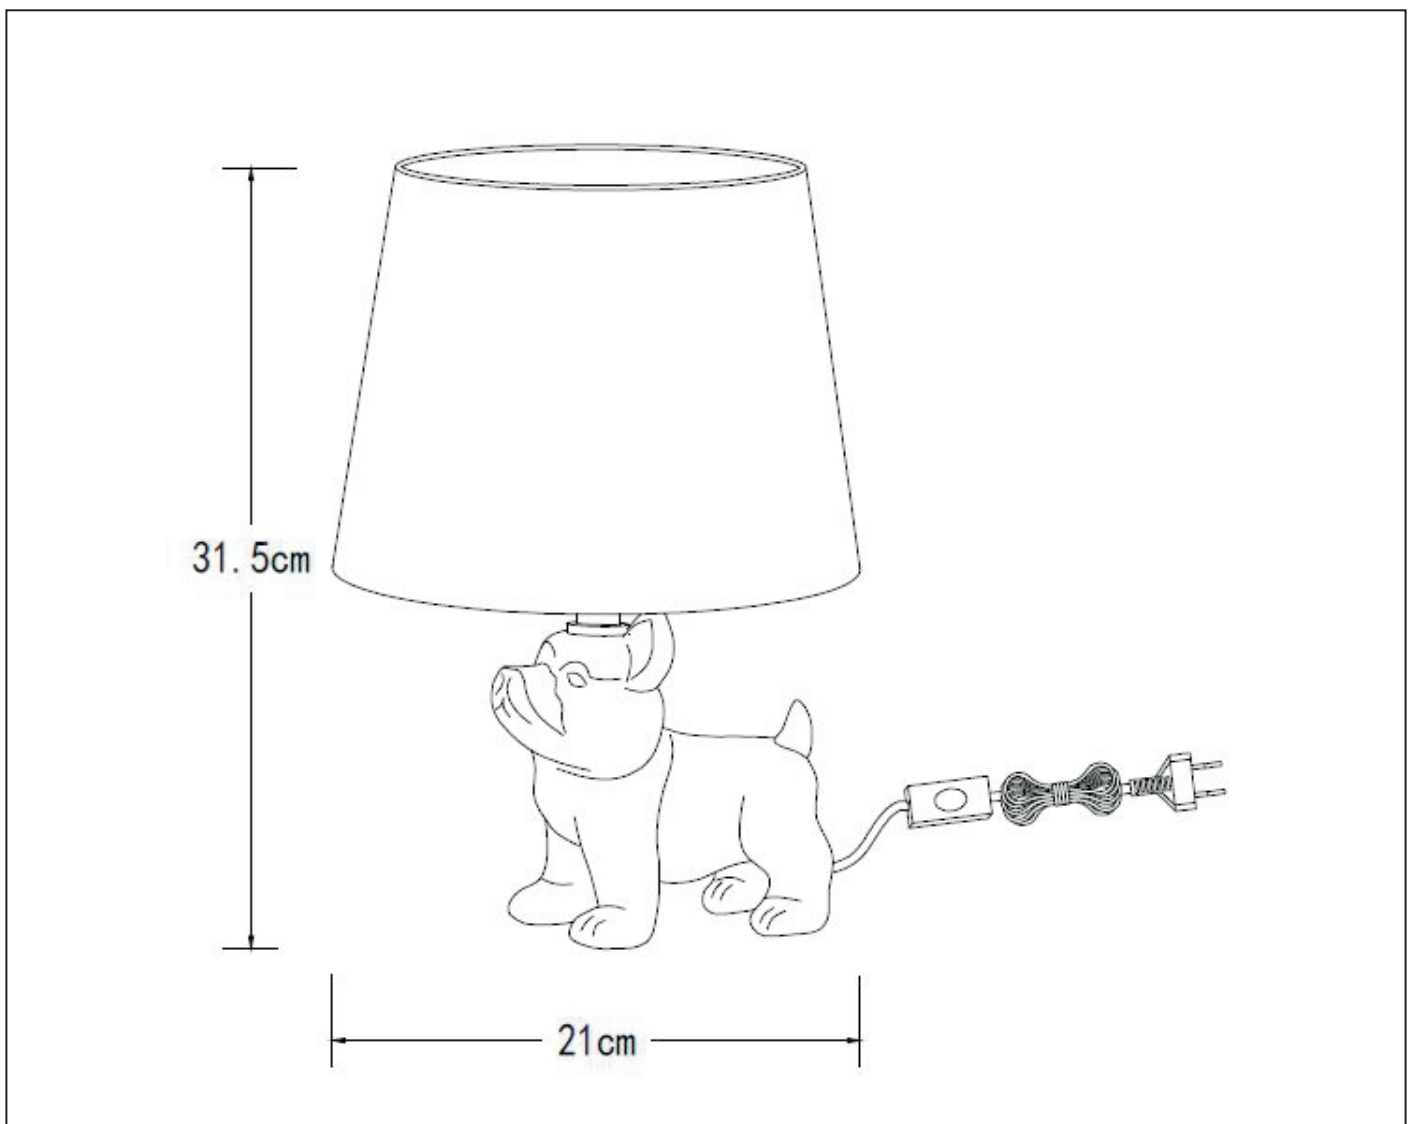

LUCIDE

**RECOMMENDED LUCIDE
 LIGHT SOURCE**

49022/04/60

Light source dimmable : Yes

Light source incl. : No

General

Dimensions LxWxH : 21cm x 21cm x 31.5cm
Height minimum : 31.5cm
Height maximum : 31.5cm
Dimensions shade LxWxH : 16 cm x 21 cm x 16.5cm
Main material : Porcelain
Ceiling rose material : -
Color : Gold & Black
Style : Modern
Shape : Dog shape
Weight : 0.44 kg
Warranty : 2 years

Product specifications

Dimmable : No
Light direction : Around (Diffuse)
Adjustable in height : No
Directional : Not Directional
Cable : Yes, Cable On Product
Cable length : 140 cm
Sensor : Without Sensor
Control : Light Switch Control
IP-Class : 20
Electric class : 2
Light source including ?: No
Lamp socket : E14
Light source number : 1
Power requirements : 220-240V~50Hz
Bulb type & maximum wattage : E14- max.25W

For more specifications of this product please visit

www.lucide.com

LUCIDE

SIR WINSTON

Item number :13533/81/10

EAN code : 5411212134097

Item number :13533/81/30

EAN code : 5411212134103