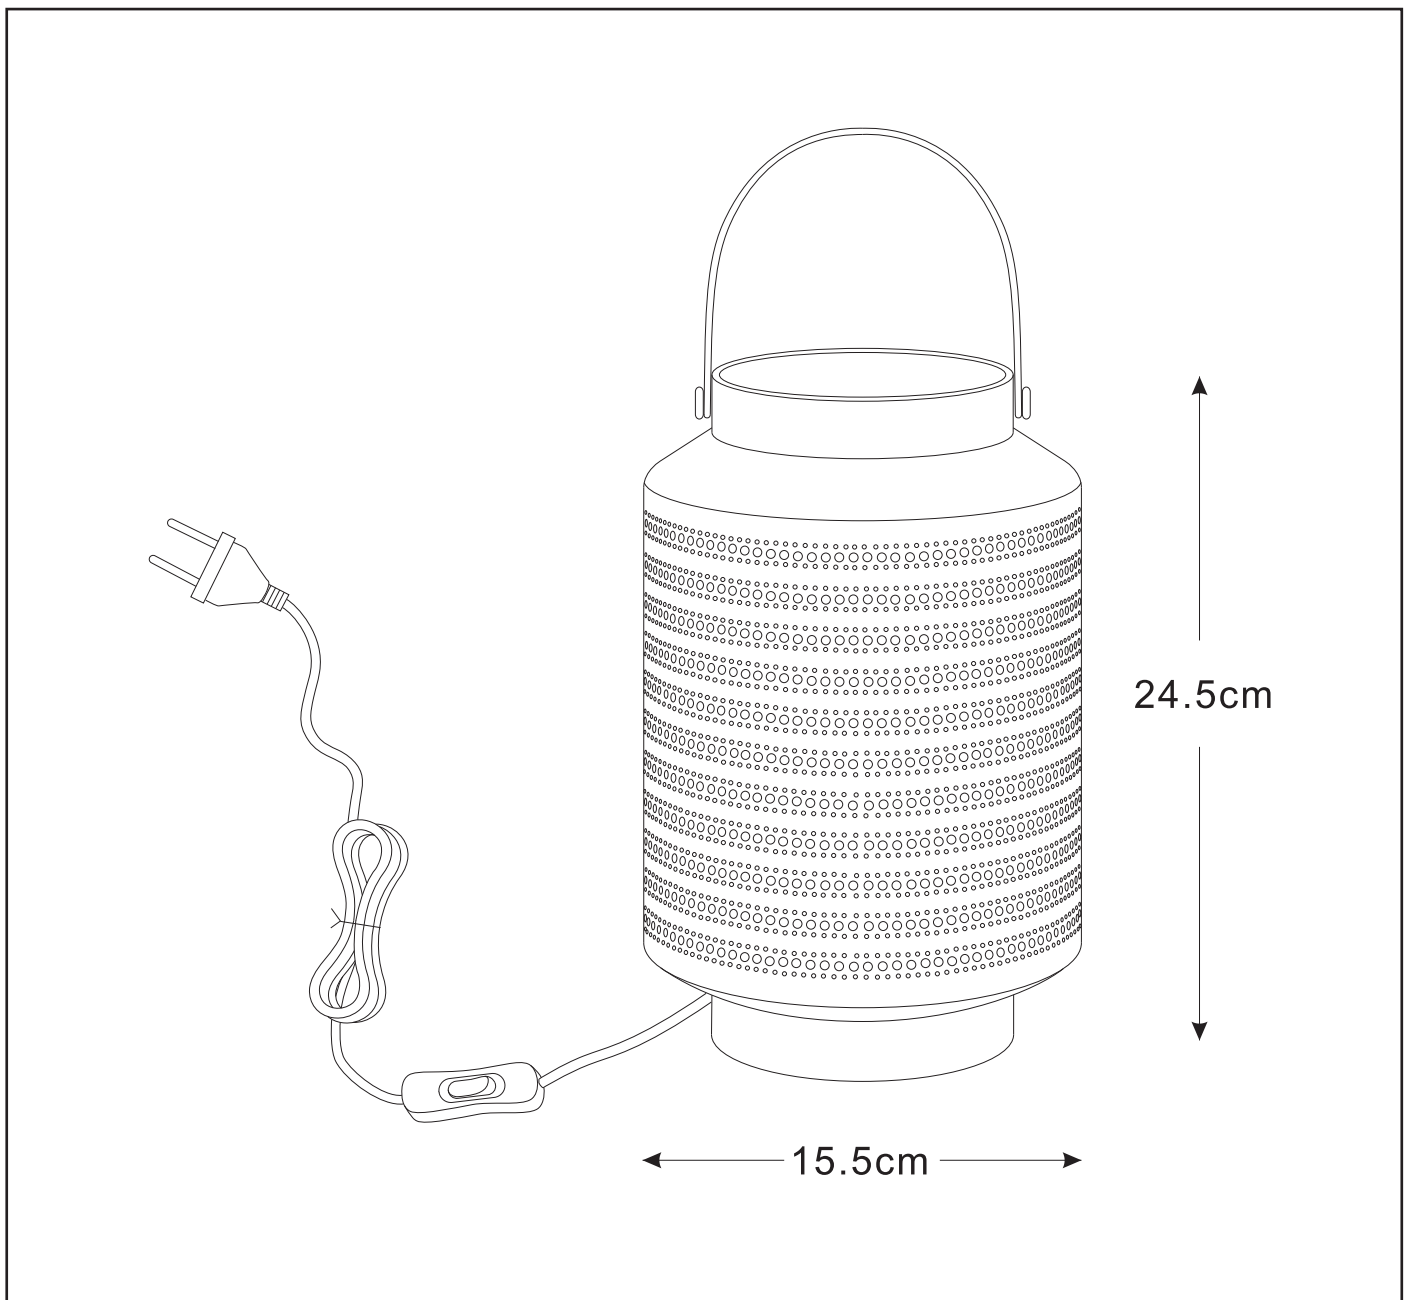

LUCIDE

JAMILA

item number : 13526/01/31

EAN code : 5411212133953

item number : 13526/01/36

EAN code : 5411212133960

For more specifications, dimensions please visit

www.lucide.com