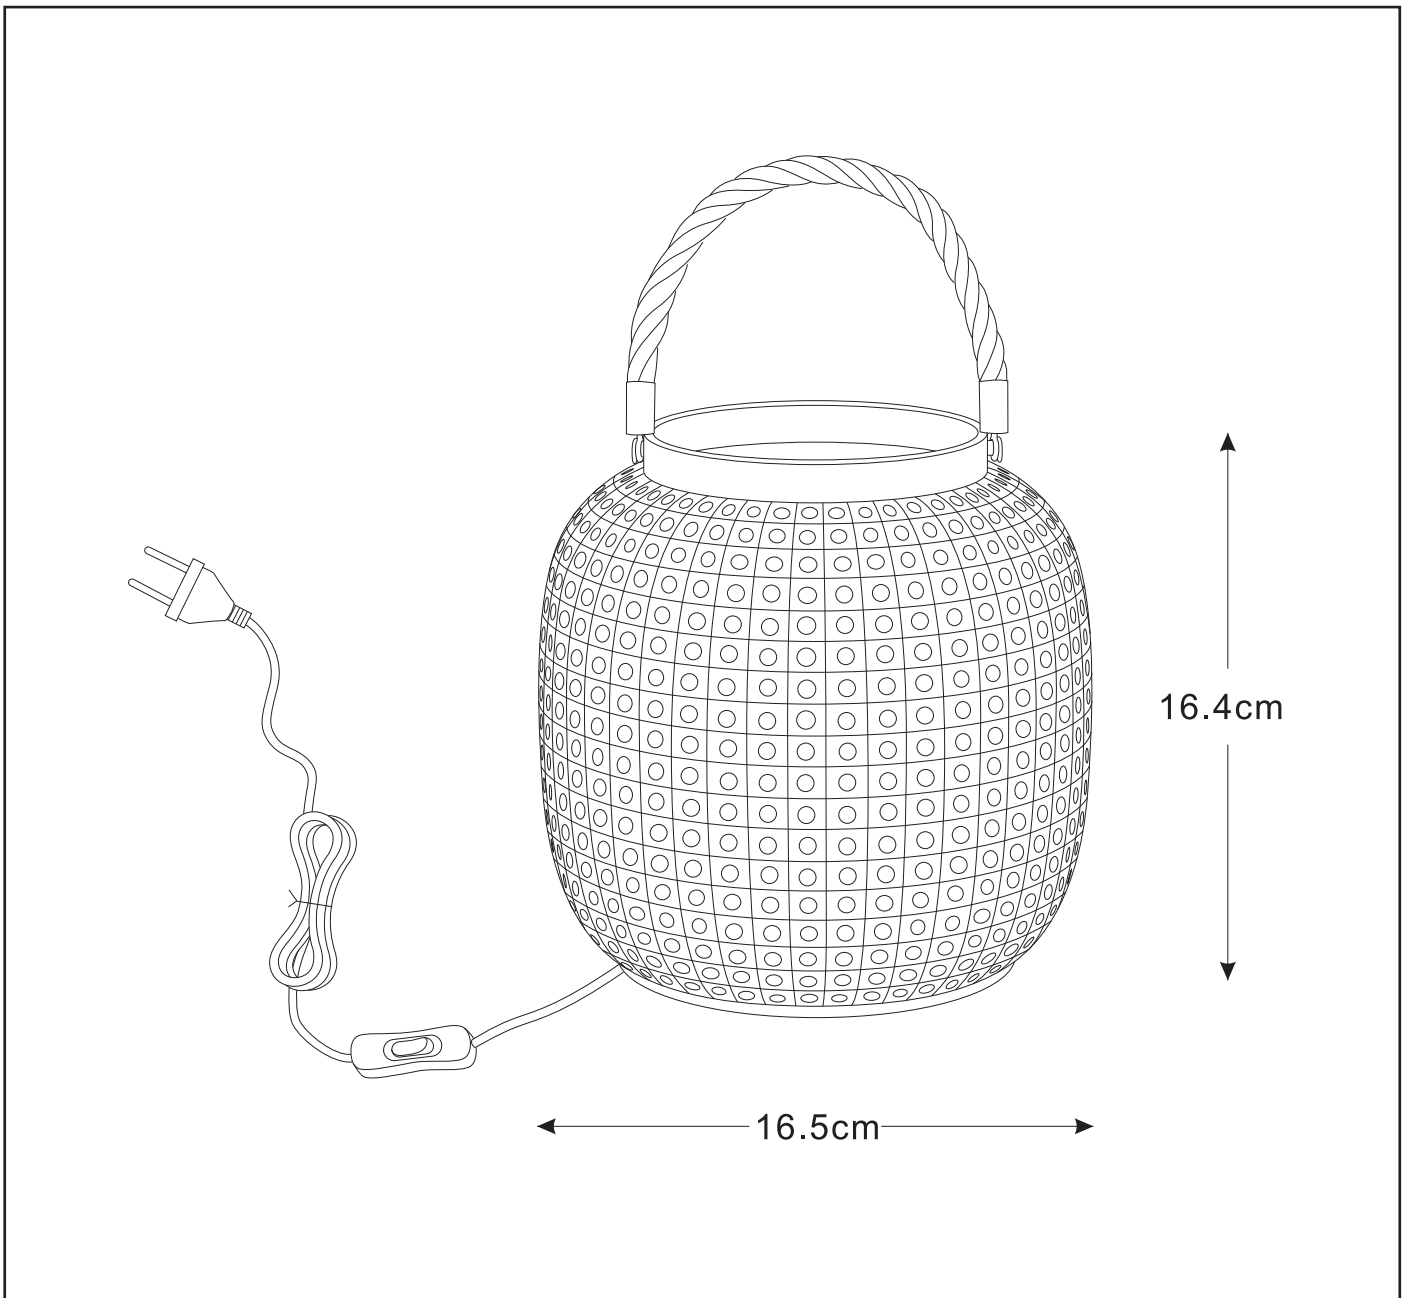

LUCIDE

SAFIYA

item number : 13525/01/31

EAN code : 5411212133939

item number : 13525/01/36

EAN code : 5411212133946

For more specifications, dimensions please visit

www.lucide.com