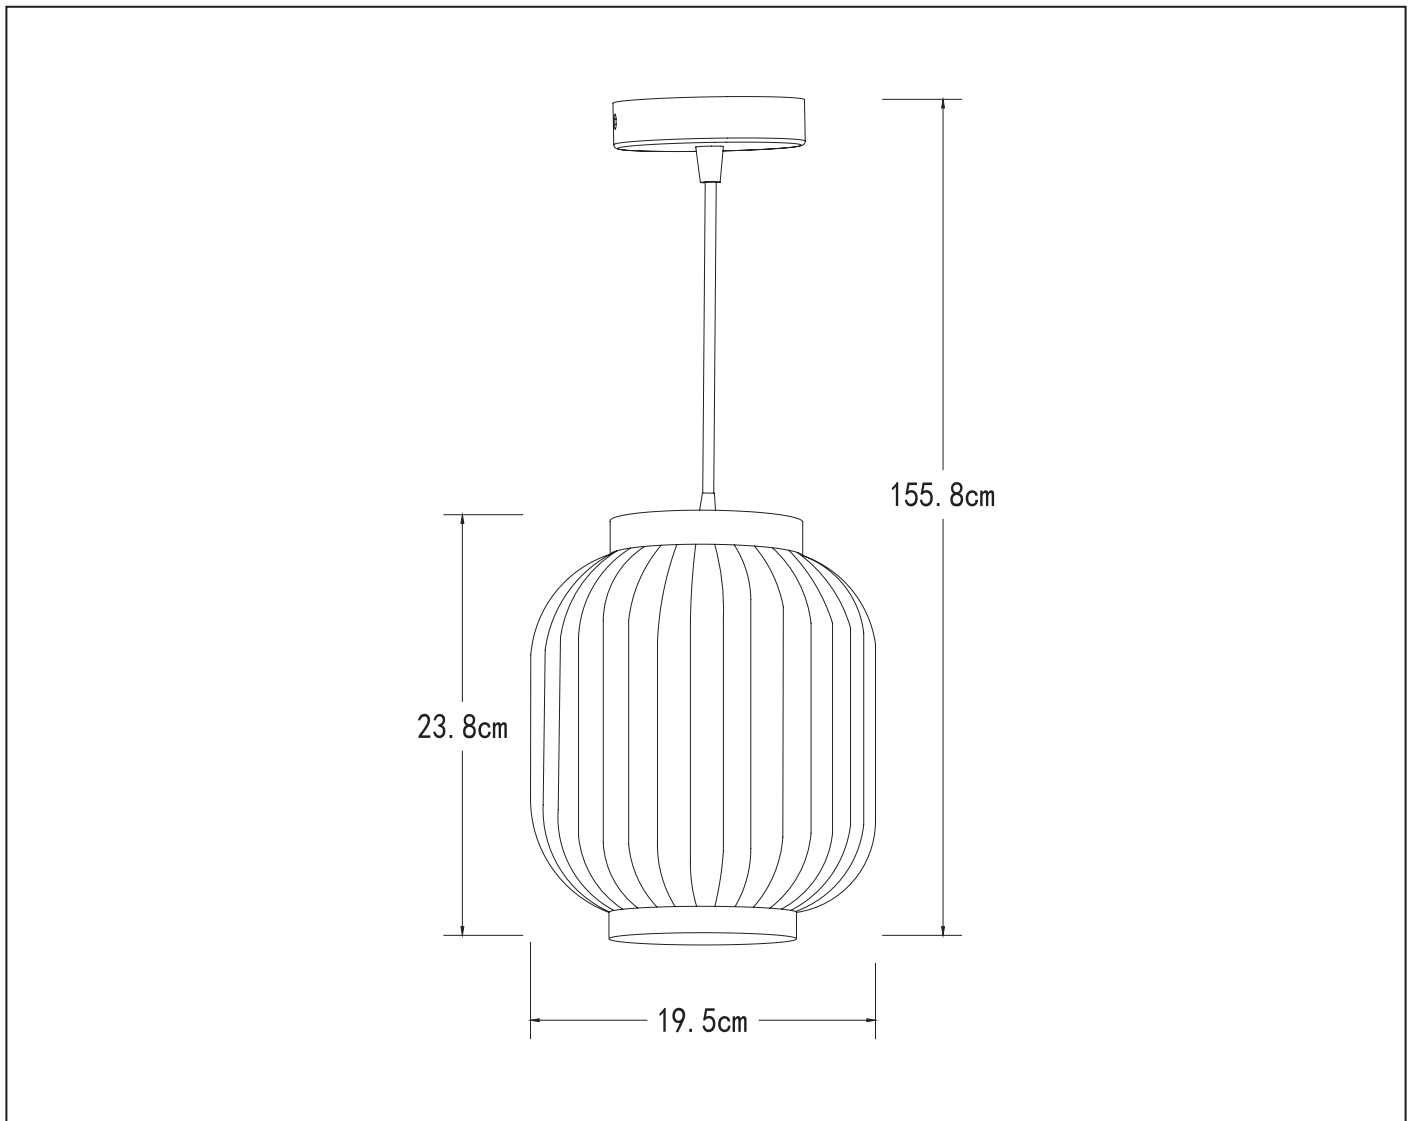

LUCIDE

RECOMMENDED LUCIDE
LIGHT SOURCE

49020/05/60

Light source dimmable : Yes

Light source incl. : No

General

Dimensions LxWxH : 19.5 cm x 19.5 cm x 23.8 cm

Height minimum : 30 cm

Height maximum : 155.8cm

Dimensions shade LxWxH : 19.5 cm x 19.5 cm x 23.8cm

Main material : Porcelain

Ceiling rose material : -

Color : White

Style : Modern

Shape : Lantern shape

Weight : 1.72 kg

Warranty : 2 years

Product specifications

Dimmable : No

Light direction : Around (Diffuse)

Adjustable in height : adjustable in height
(before installation)

Directional : Not Directional

Cable : Yes, Cable On Product

Power requirements : 220-240V~50Hz

Bulb type & maximum wattage : E27- max.40W

For more specifications of this product please visit

www.lucide.com

LUCIDE

GOSSE

Item number :13435/01/31

EAN code : 5411212134141