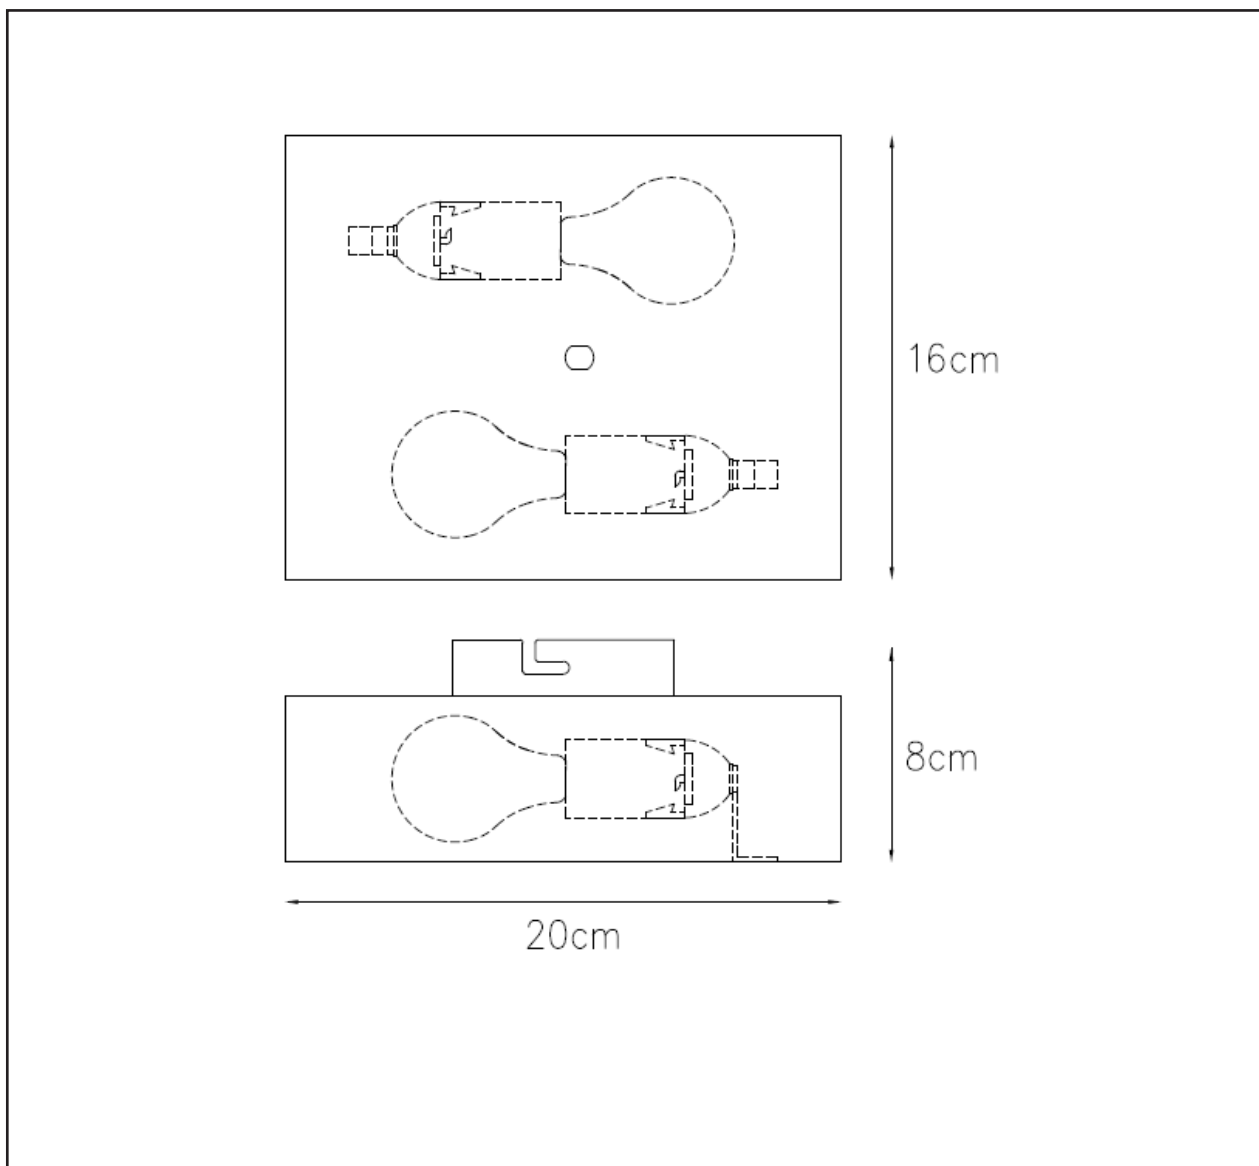

LUCIDE

TECHNICAL DRAWING &
DIMENSIONS

OVALIS

Item number : 12222/02/30

EAN code :5411212126894

For more specifications, dimensions please visit

www.lucide.co