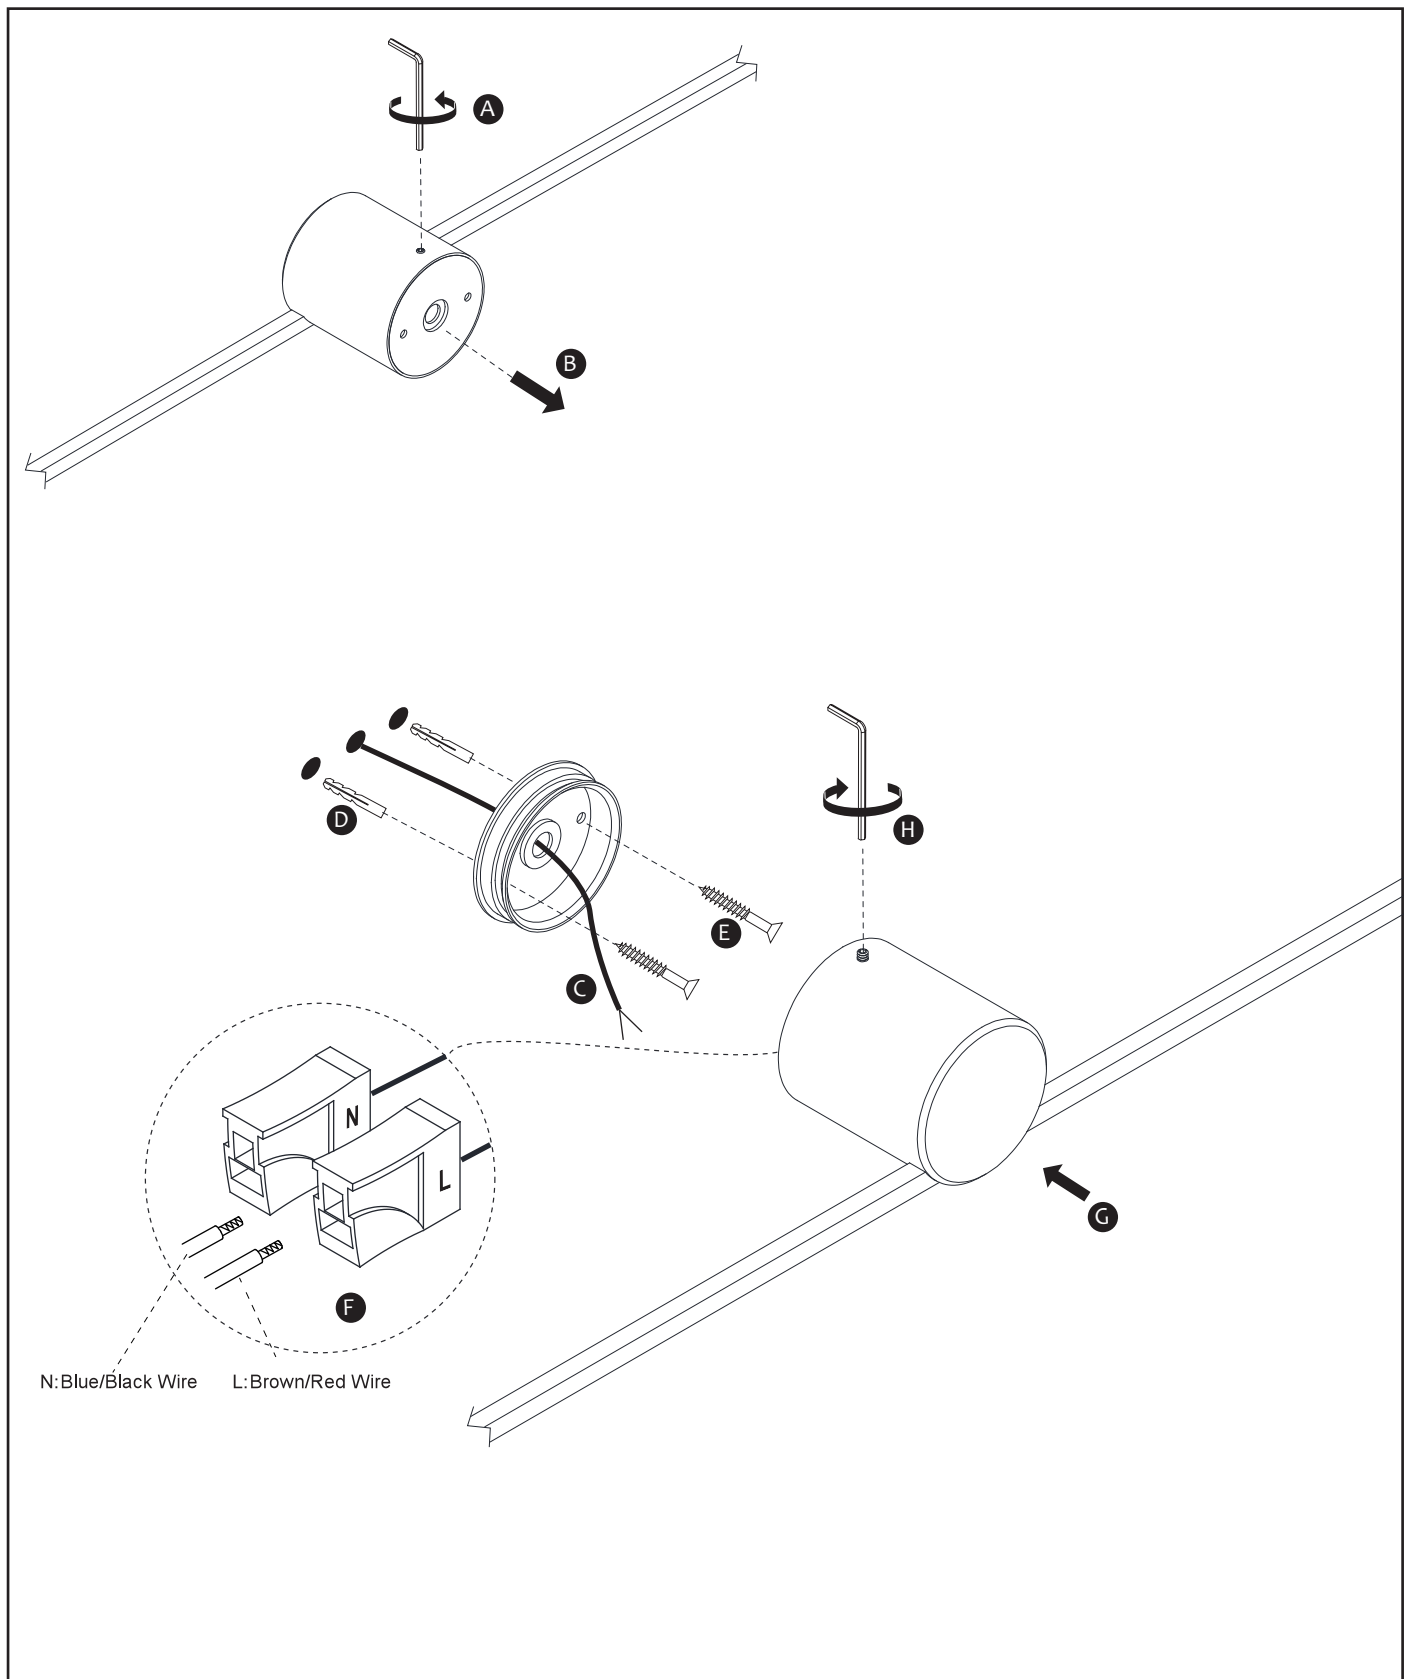

INSTALLATION DRAWING SPECIFICATIONS

Dit product bevat een lichtbron van energie-efficiëntieklasse G
Ce produit contient une source lumineuse de classe énergétique G
This product contains a light source of energy efficiency class G
Dieses Produkt enthält eine Lichtquelle der Energieeffizienzklasse G
Ten produkt zawiera źródło światła o klasie efektywności energetycznej G