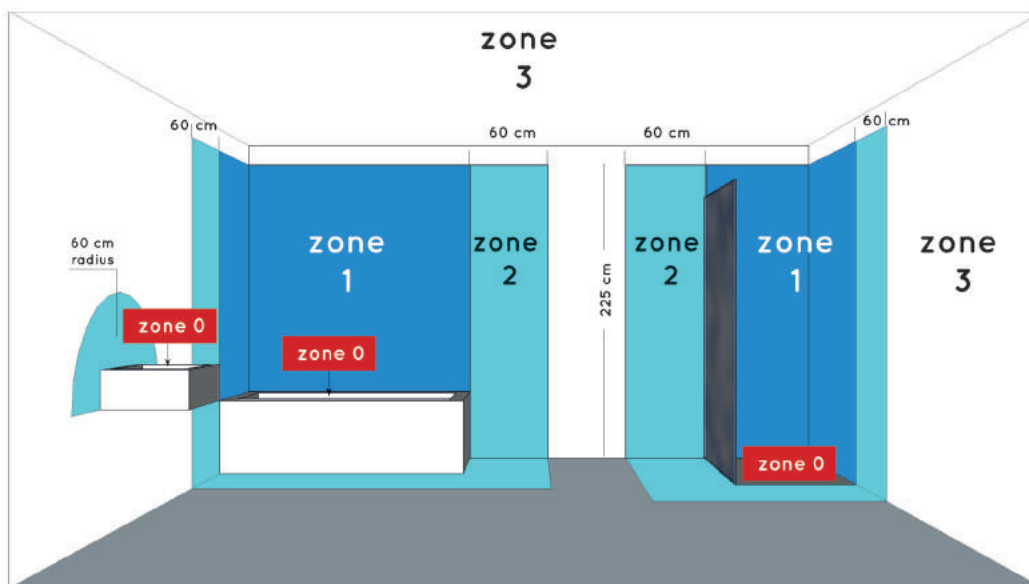

IP classifications

zone 0

zone 1
minimum

IP65

zone 2
minimum

IP44

zone 3
minimum

IP21

For more specifications of
this product please visit
www.lucide.com