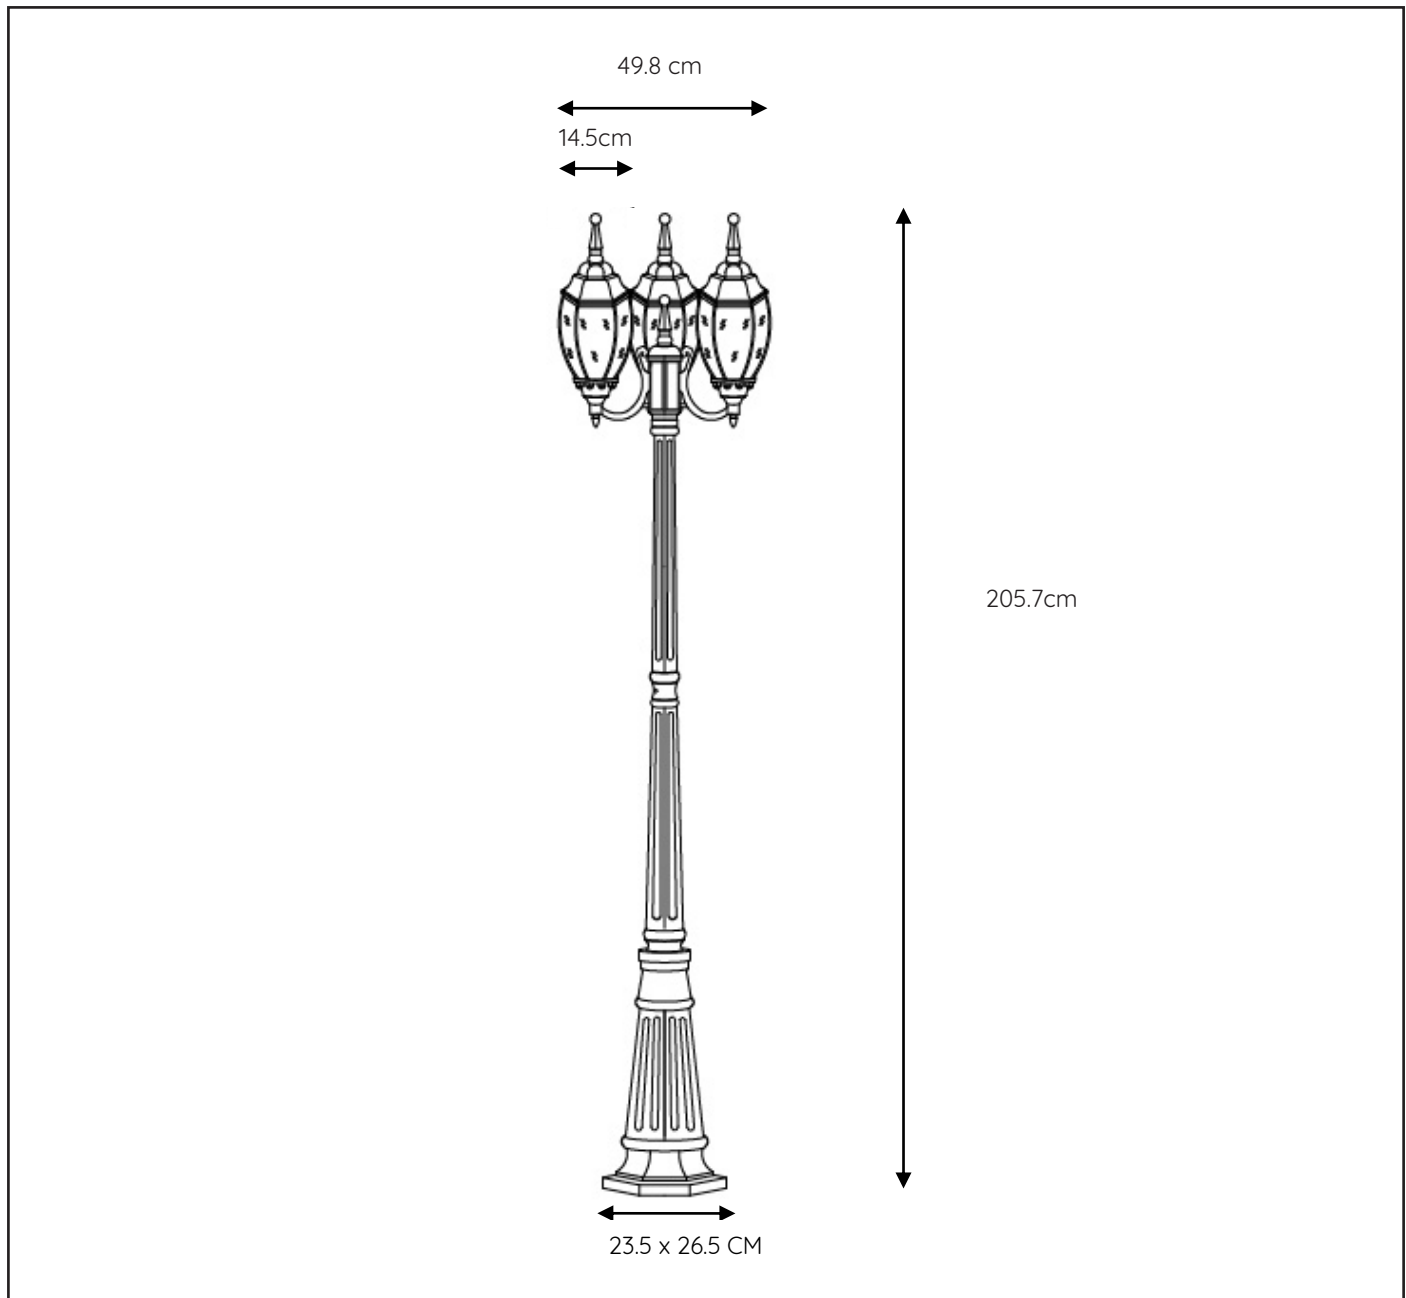

LUCIDE

GENERAL SPECIFICATIONS

**RECOMMENDED LUCIDE
LIGHT SOURCE**

49020/05/60

Light source dimmable : Yes

Light source incl. : No

General

Dimensions LxWxH : 49.8 cm x 14.5 cm x 205.7 cm

Height minimum : 38.7 cm

Height maximum : 205.7 cm

Dimensions shade LxWxH : 14.5 cm x 14.5 cm x 38.7 cm

Main material : Aluminum

Ceiling rose material : -

Color : Black

Style : Classic

Shape : Hexagon

Weight : 9.23 kg

Warranty : 2 years

Product specifications

Dimmable : No

Light direction : Uplight

Adjustable in height : No

Directional : Non-Directional

Cable : No

www.lucide.com

LUCIDE

TECHNICAL DRAWING & DIMENSIONS

TIRENO

Item number : 11835/03/30

EAN code : 5 411212112804

For more specifications, dimensions please visit

www.lucide.com