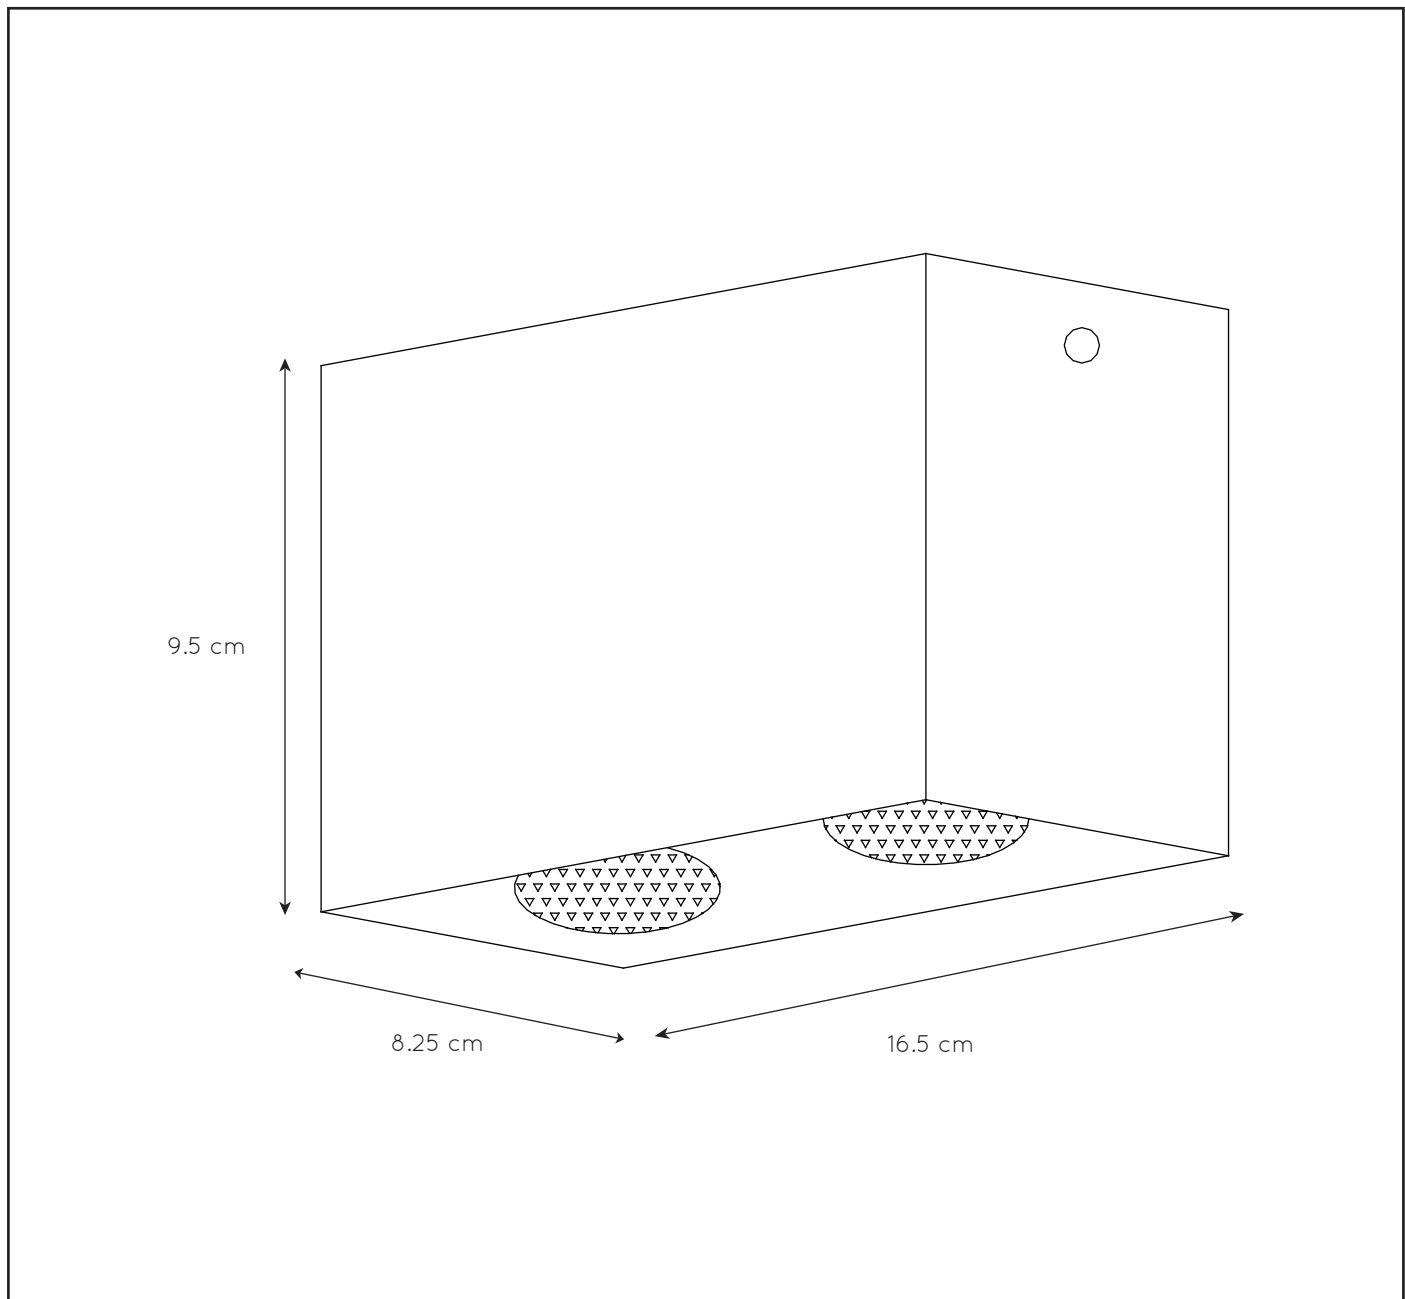

LUCIDE

TECHNICAL DRAWING & DIMENSIONS

BODI

Item number : 09101/02/12

EAN code : 5411212091581

Item number : 09101/02/30

EAN code : 5411212091628

Item number : 09101/02/31

EAN code : 5411212091598

For more specifications, dimensions please visit

www.lucide.com