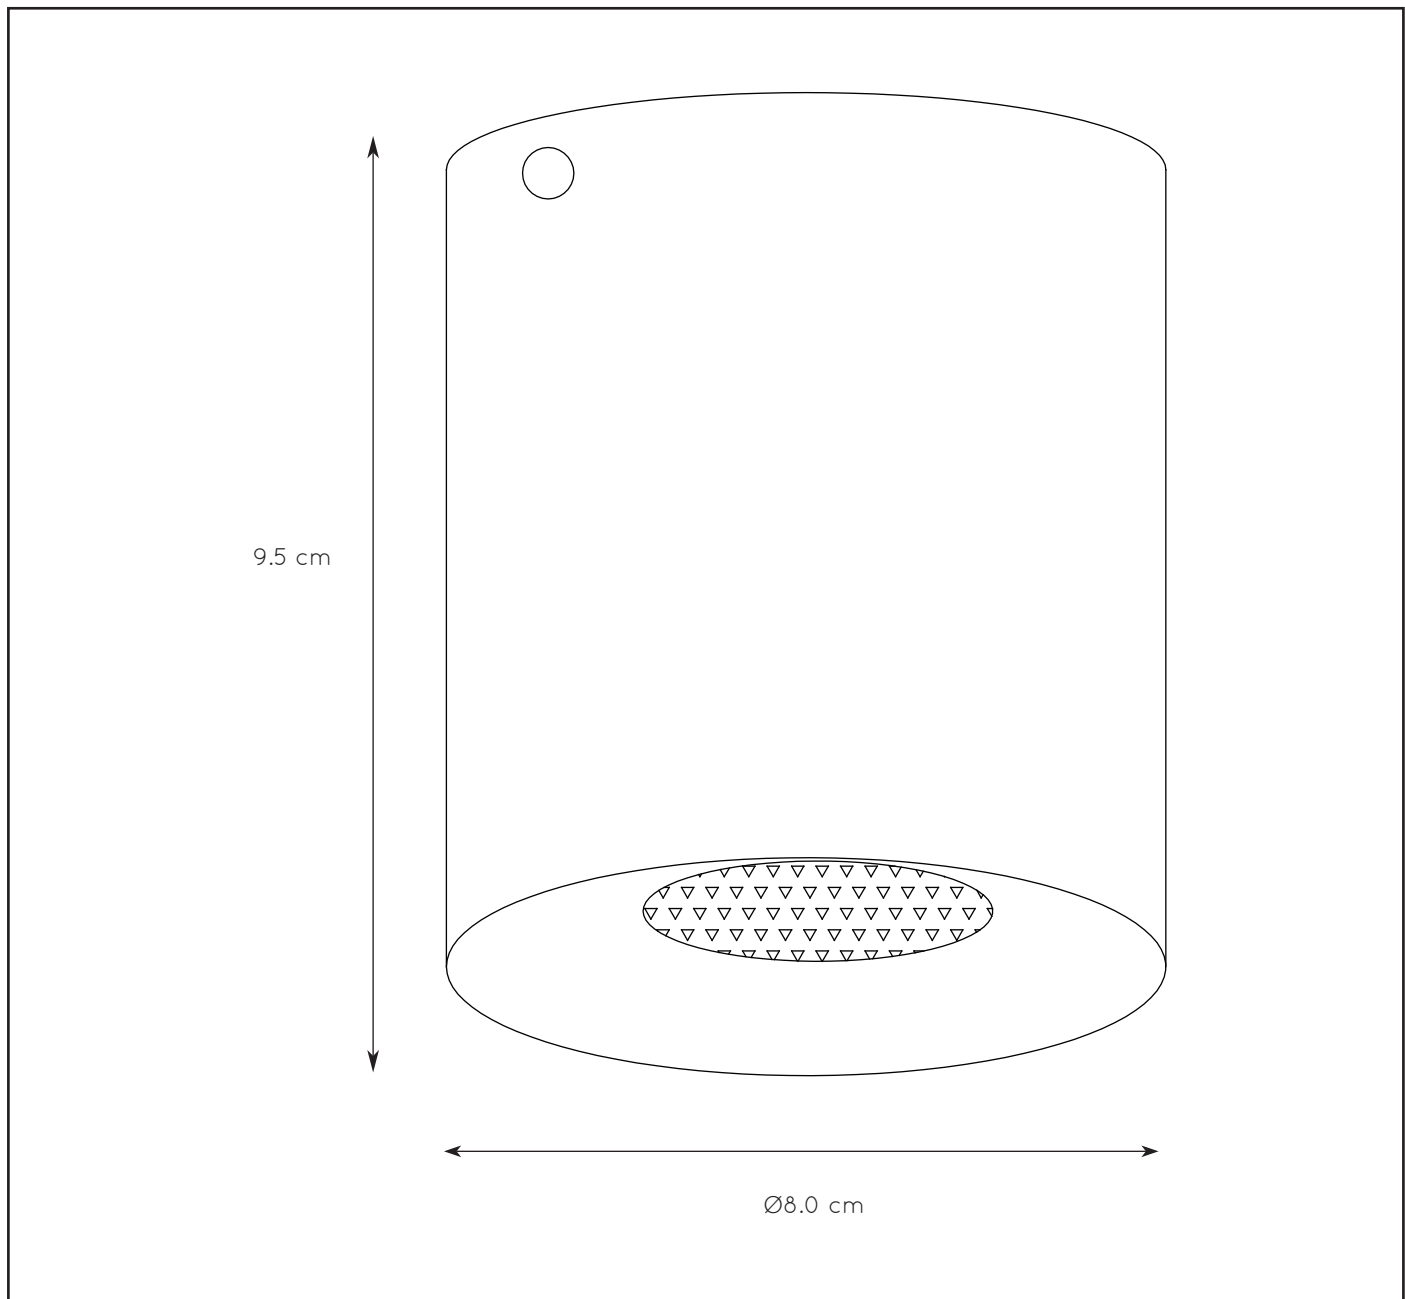

LUCIDE

TECHNICAL DRAWING & DIMENSIONS

BODI

Item number : 09100/01/12

EAN code : 5411212091529

Item number : 09100/01/30

EAN code : 5411212091536

Item number : 09100/01/31

EAN code : 5411212091543

For more specifications, dimensions please visit

www.lucide.com