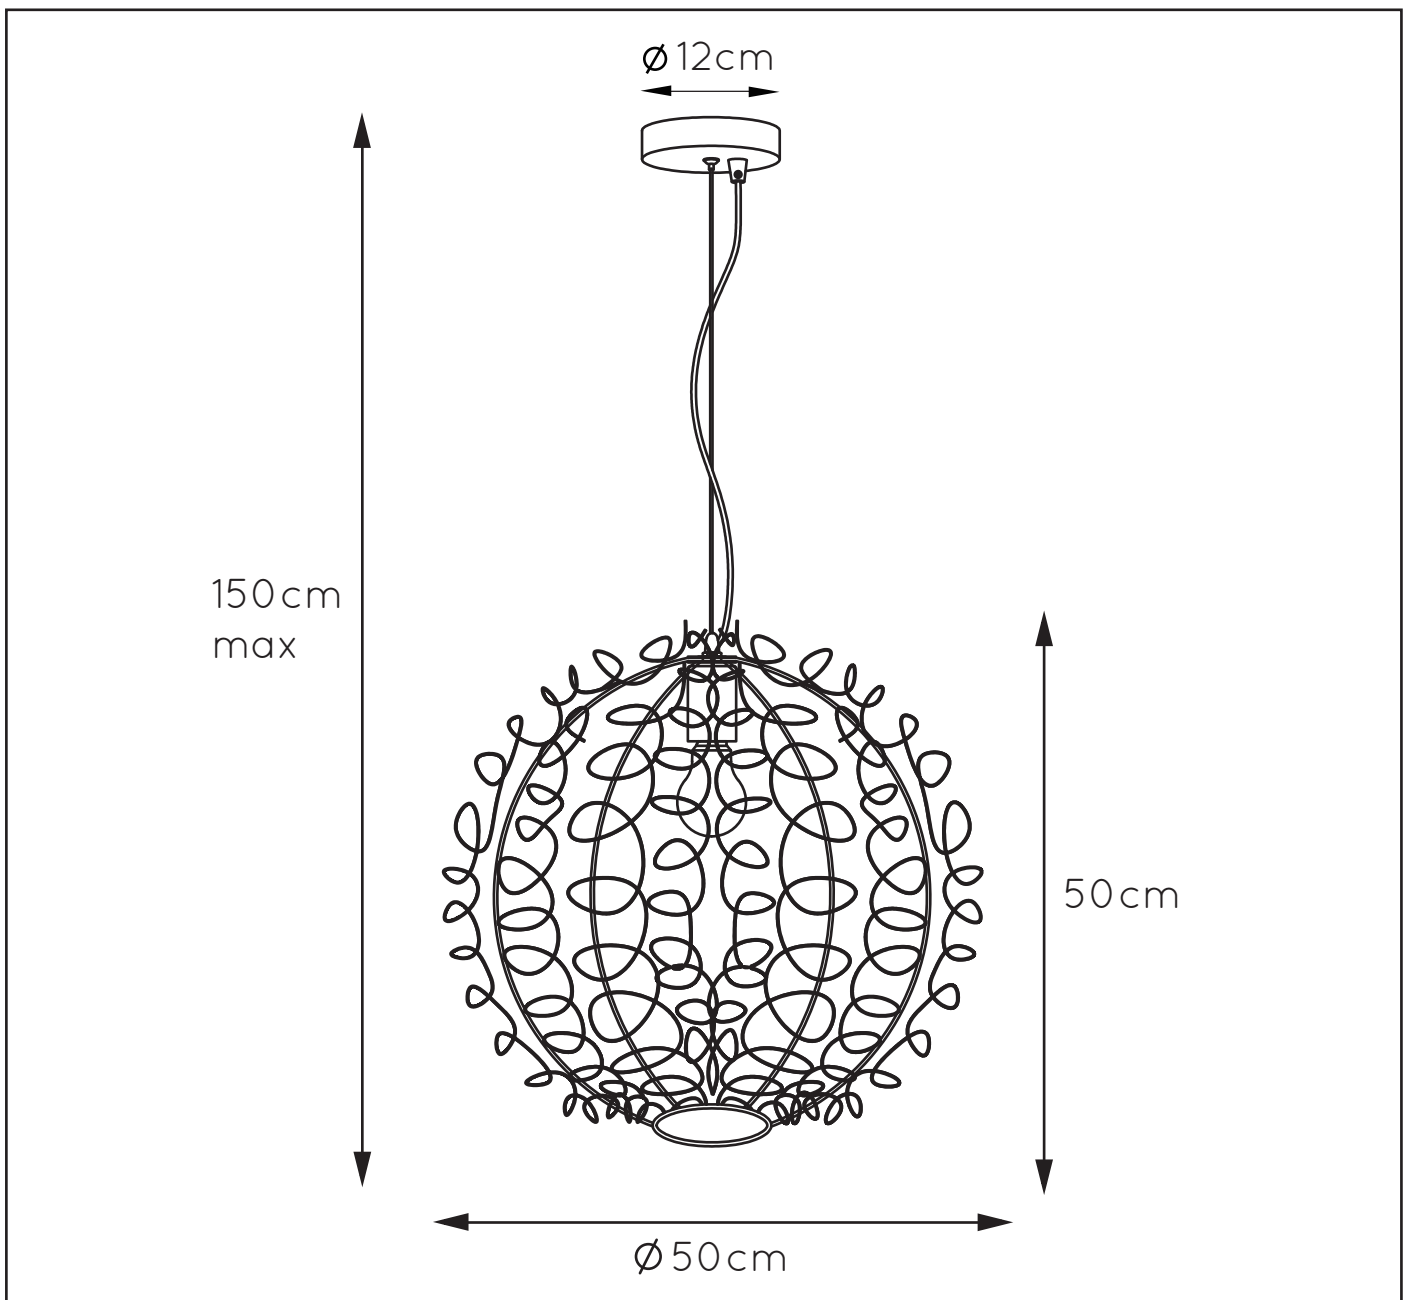

LUCIDE

NOON

Item number : 08402/50/12

EAN code : 5411212082633

For more specifications, dimensions please visit
www.lucide.com