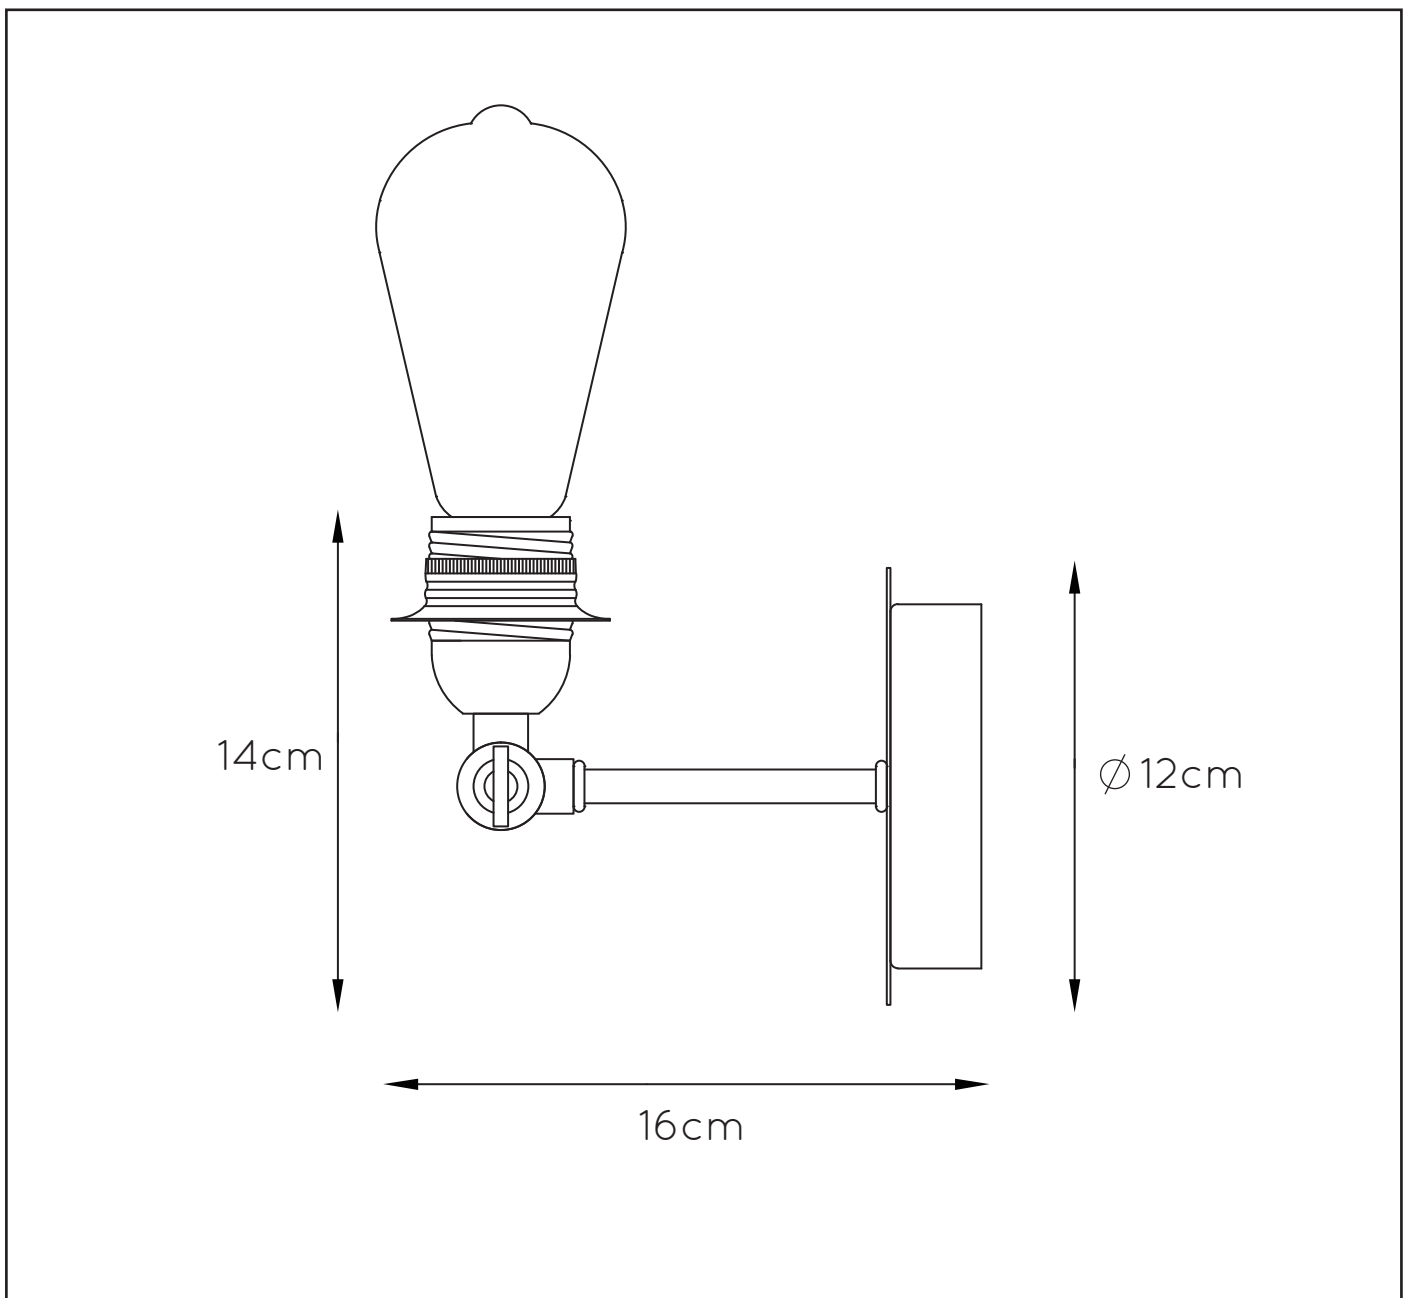

LUCIDE

RETRO

Item number : 08223/01/17

EAN code : 5411212082695

For more specifications, dimensions please visit
www.lucide.com