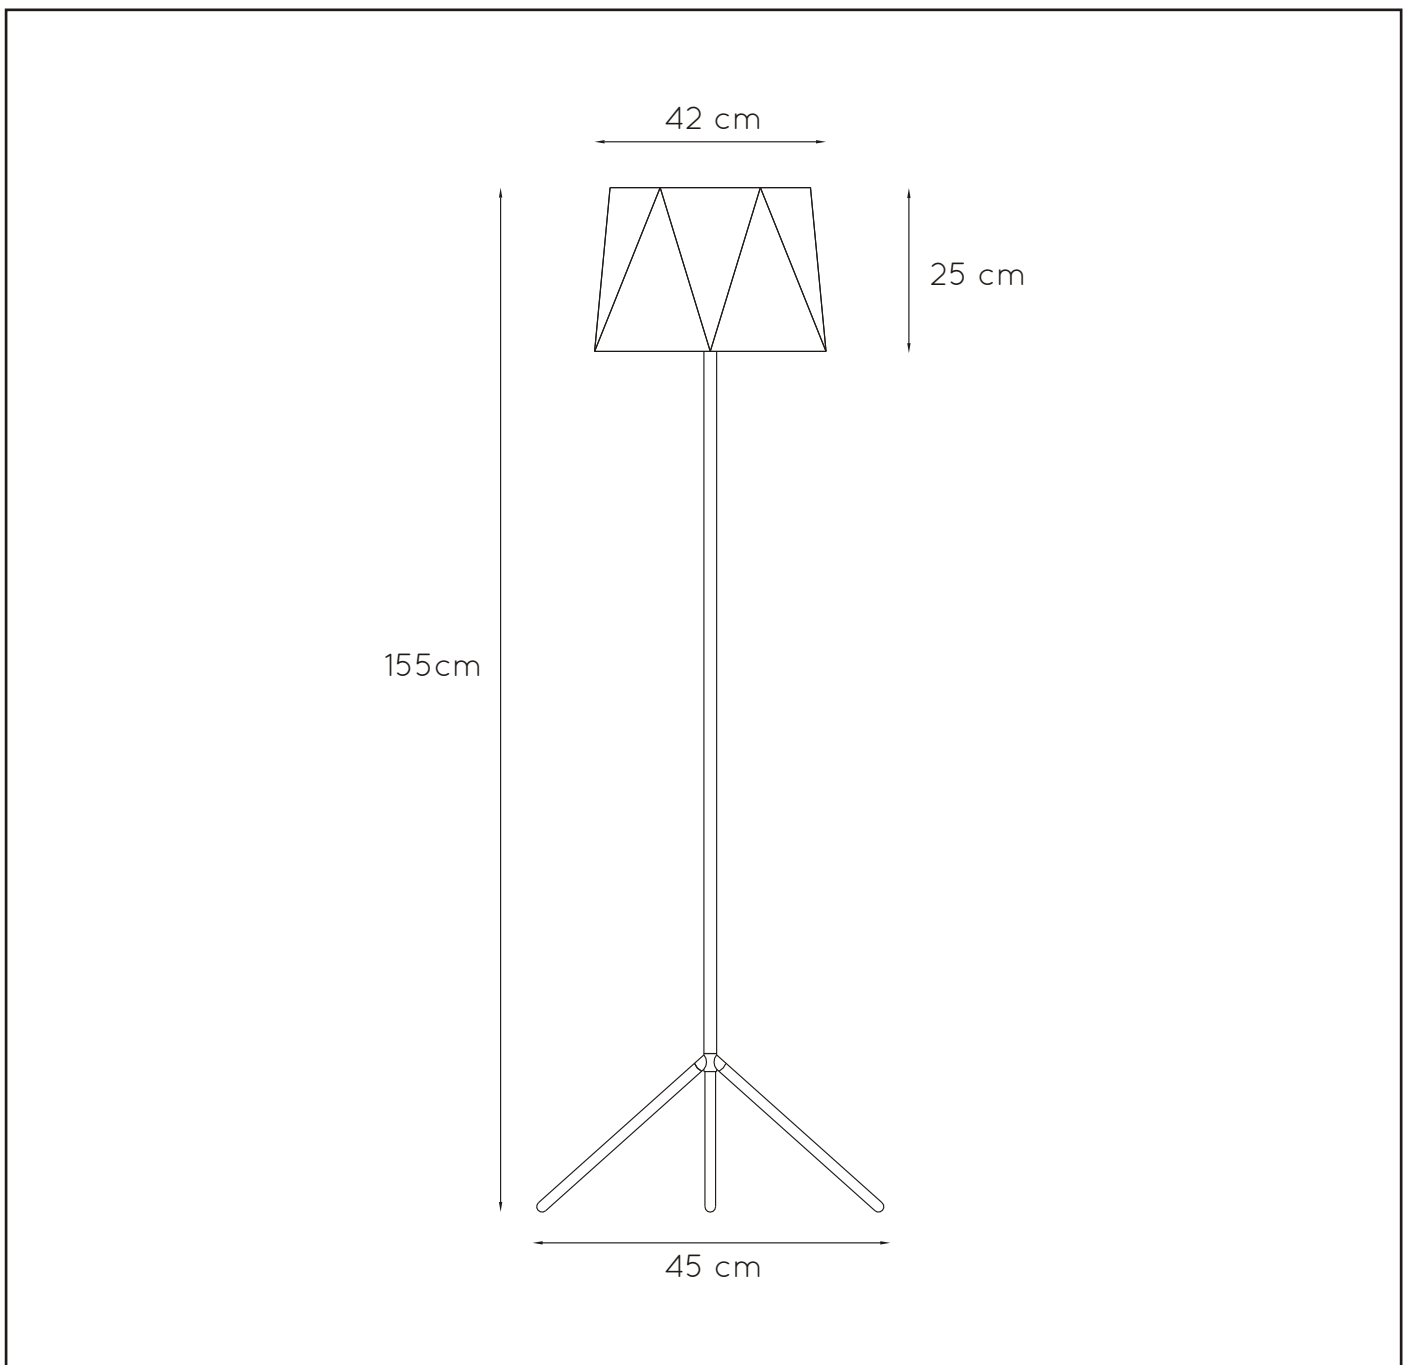

LUCIDE

TECHNICAL DRAWING & DIMENSIONS

ALEGRO

Item number : 06717/01/30

EAN code : 5411212061270

For more specifications, dimensions please visit

www.lucide.com