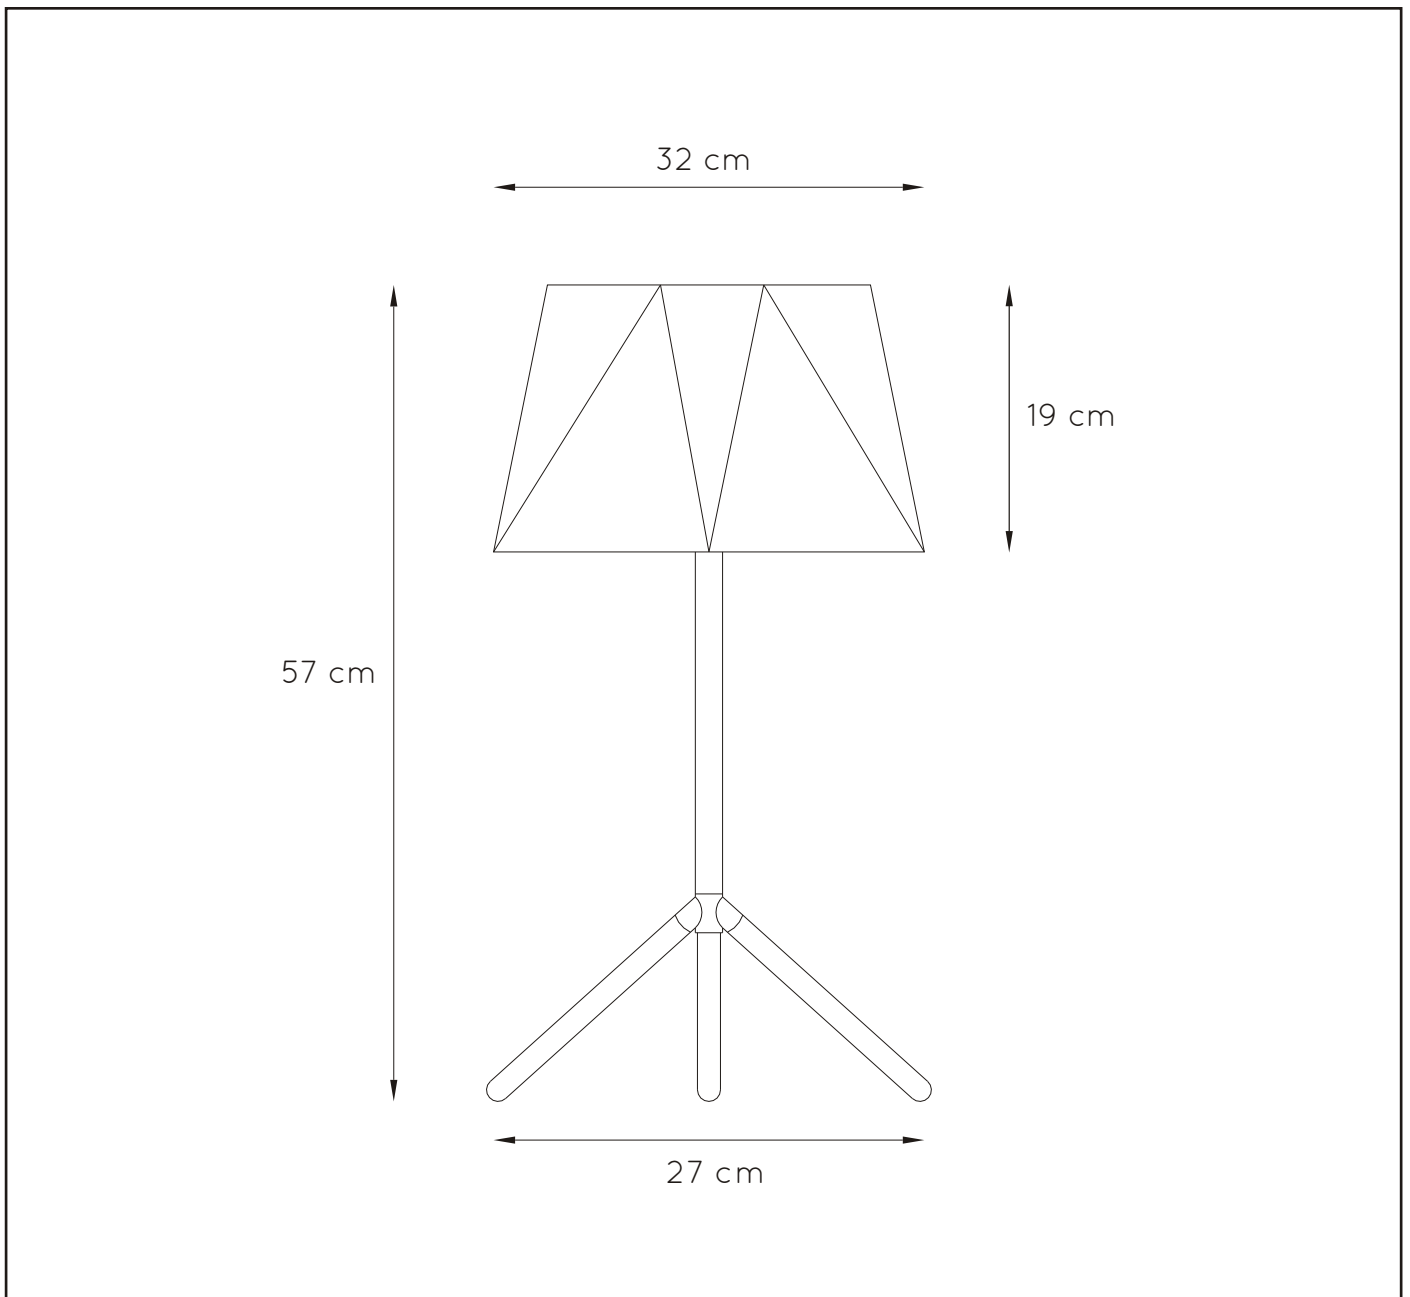

LUCIDE

TECHNICAL DRAWING & DIMENSIONS

ALEGRO

Item number : 06517/01/30

EAN code : 5411212061263

For more specifications, dimensions please visit
www.lucide.com