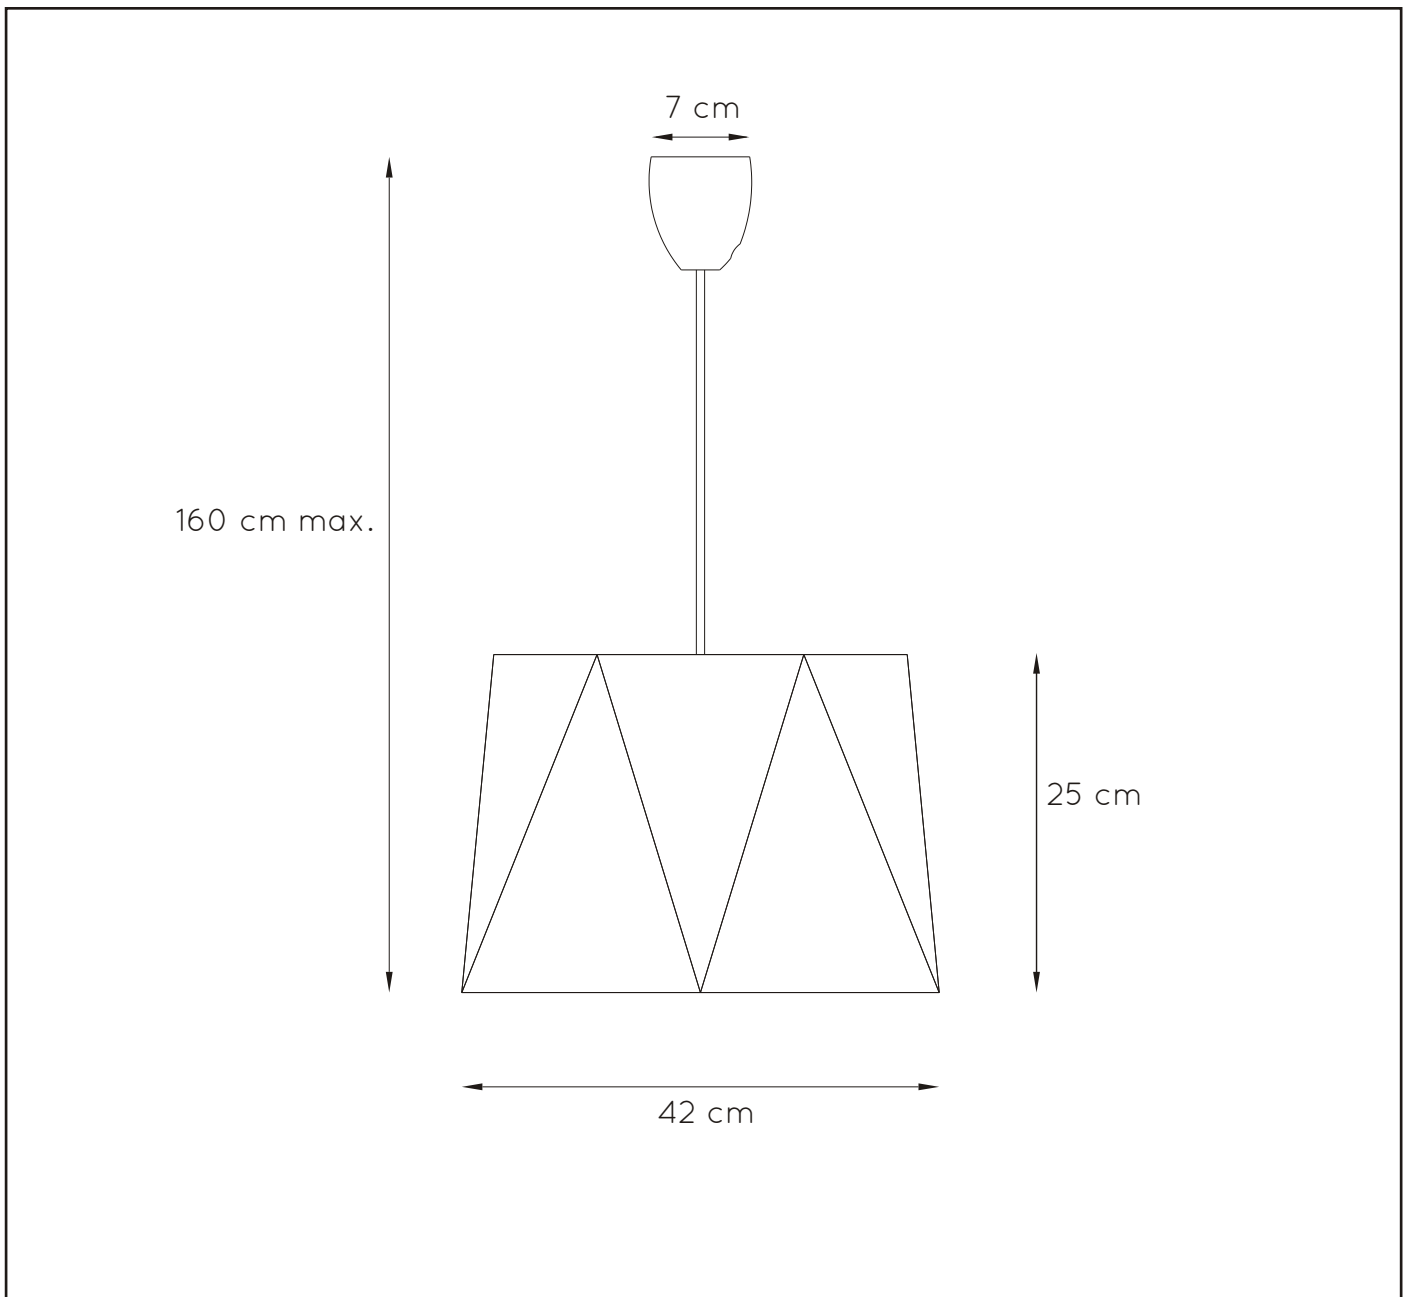

LUCIDE

TECHNICAL DRAWING & DIMENSIONS

ALEGRO

Item number : 06417/42/30

EAN code : 5411212061256

For more specifications, dimensions please visit
www.lucide.com