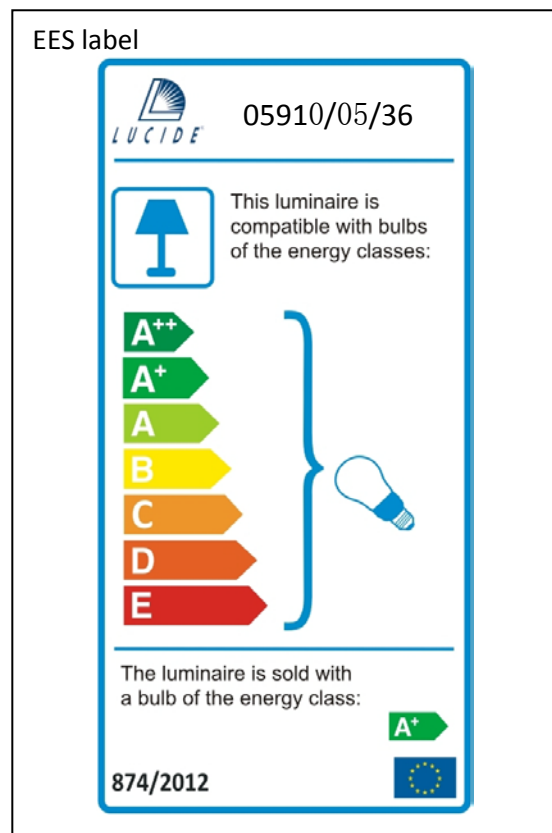

Exclusions pour la garantie : 1. Les pièces de verre cassées sur l'appareil ne seront remplacées que 14 jours à compter de l'achat par l'utilisateur final. 2. L'usure normale, la décoloration résultant d'une utilisation normale. 3. Les dégâts causés par des facteurs externes comme le feu, l'eau, une utilisation / installation ou maintenance incorrecte du produit.

Pour les réclamations de de garantie, le client doit remettre les appareils / pièces défectueuses et le ticket d'achat original.

Garantiebestimmungen:

Lucide NV garantiert für einen Zeitraum von 2 Jahren ab Kaufdatum und Kauf durch den Endkunden, dass das gelieferte Produkt frei von Material- und Herstellungsfehlern ist, sofern das Produkt gemäß der Bedienungsanleitung installiert und gewartet wird.

Von der Garantie ausgenommen: 1. Gebrochene Glasteile der Fassung werden nur innerhalb von 14 Tagen ab Kauf durch den Endkunden ersetzt. 2. Normaler Verschleiß, Verfärbungen aufgrund des normalen Gebrauchs. 3. Beschädigungen aufgrund externer Ursachen wie Feuer, Wasser, unsachgemäße Nutzung/ Installation oder Wartung des Produkts.

Kunden müssen das defekte Produkt/Teil und den Originalkaufbeleg einsenden, um Garantieansprüche geltend zu machen.

Other languages of the manual and further explanations can be found on our website.