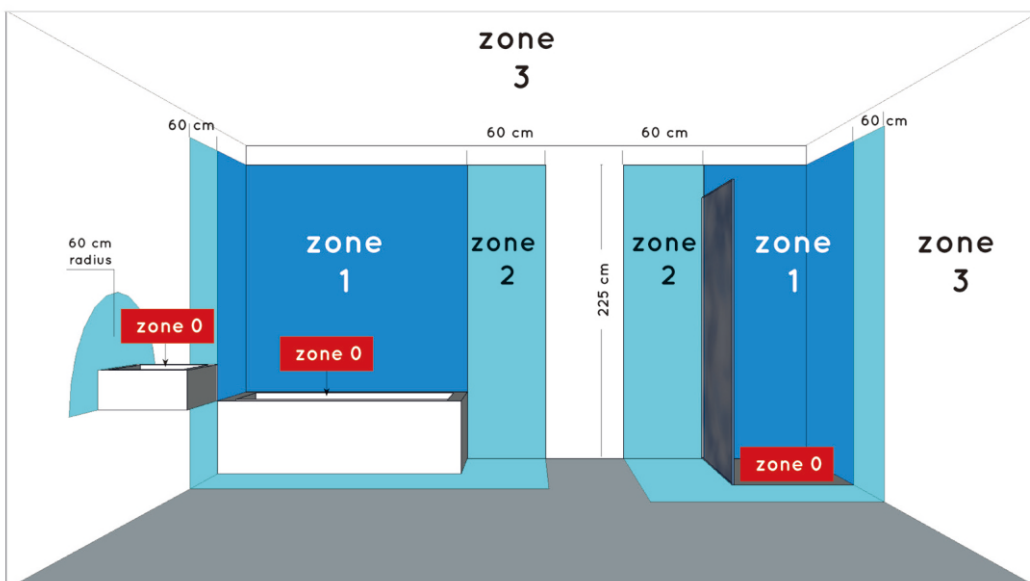

LUCIDE

item number : 04205/09/12
EAN code : 5411212040374

JASPER

General

Dimensions LxWxH : 32.8 cm x 7.8 cm x 4 cm
Height minimum : 4 cm
Height maximum : 4 cm
Dimensions shade LxWxH : 32.3 cm x 4.3 cm x 3.6 cm
Main material : Aluminium and Acrylic
Ceiling rose material : -
Color : Satin nickel and Milky white
Style : Modern
Shape : Strip shape
Weight : 0.43 kg
Warranty : 3 year warranty

Installation of items in bathroom:

Product specifications

Dimmable : No
Light direction : Around (Diffuse)
Adjustable in height : Not adjustable In Height
 (Before Installation)
Directional : Not Directional
Cable : No cable On Product
Cable length : - cm
Sensor : Without Sensor
Control : Light Switch Control
IP-Class : 44
Electric class : 1
Light source including ?: Yes
Lamp socket : LED
Light source number : 1
Power requirements : 220-240V~50Hz
Bulb tube & maximum wattage : AC LED 9 W