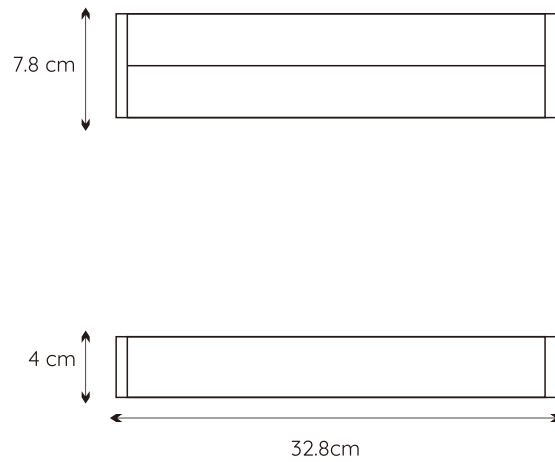

For more specifications, dimensions please visit

www.lucide.com