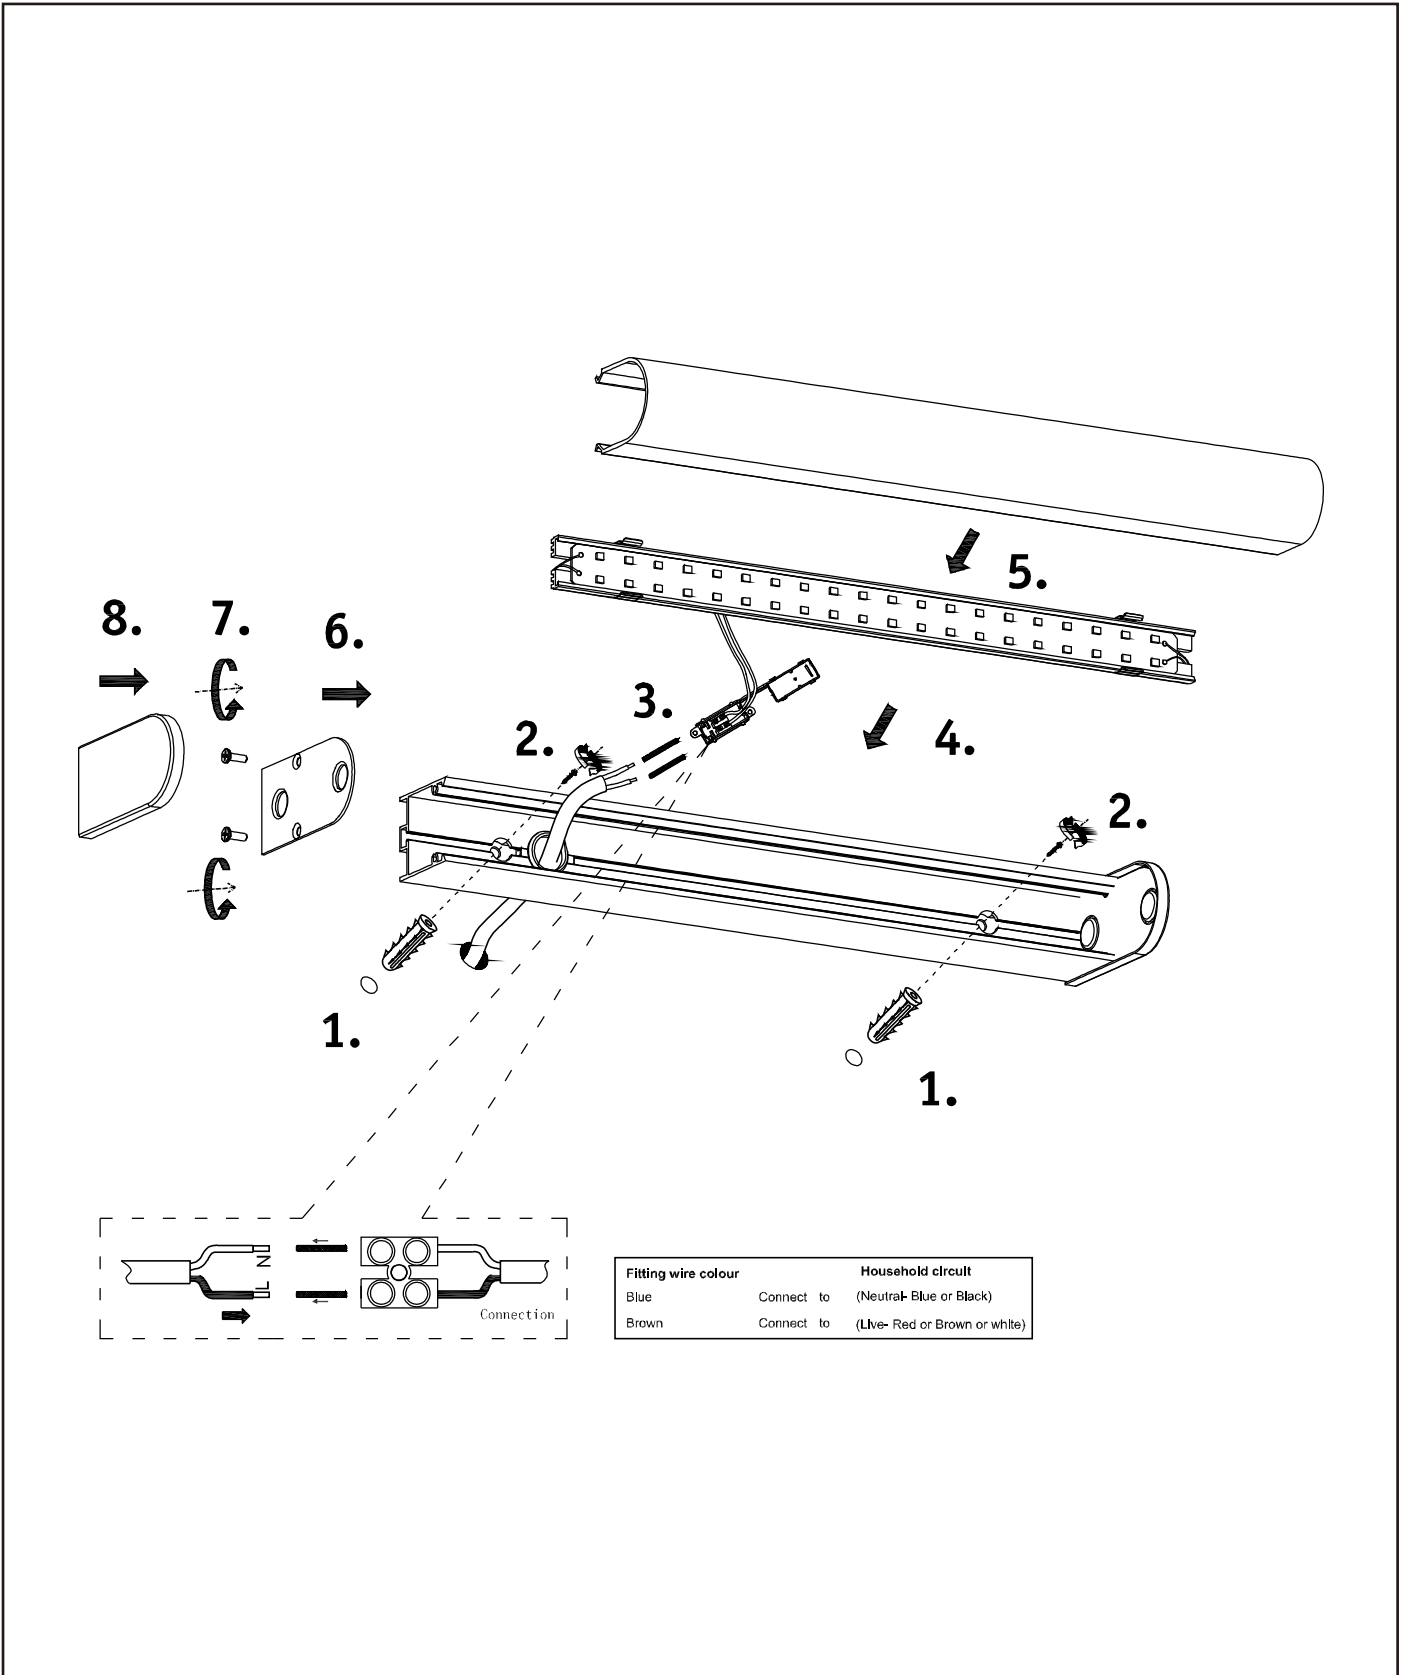

LUCIDE

item number : 04205/09/12
EAN code : 5411212040374

JASPER

General

Dimensions LxWxH : 32.8 cm x 7.8 cm x 4 cm
Height minimum : 4 cm
Height maximum : 4 cm
Dimensions shade LxWxH : 32.3 cm x 4.3 cm x 3.6 cm
Main material : Aluminium and Acrylic
Ceiling rose material : -
Color : Satin nickel and Milky white
Style : Modern
Shape : Strip shape
Weight : 0.43 kg
Warranty : 3 year warranty

Installation of items in bathroom:

Product specifications

Dimmable : No
Light direction : Around (Diffuse)
Adjustable in height : Not adjustable In Height
 (Before Installation)
Directional : Not Directional
Cable : No cable On Product
Cable length : - cm
Sensor : Without Sensor
Control : Light Switch Control
IP-Class : 44
Electric class : 1
Light source including ?: Yes
Lamp socket : LED
Light source number : 1
Power requirements : 220-240V~50Hz
Bulb tube & maximum wattage : AC LED 9 W

For more specifications of
this product please visit
www.lucide.com

JASPER

Item number : 04205/09/12

EAN code : 5 4112120 4037 4

For more specifications, dimensions please visit

www.lucide.com

INSTALLATION DRAWING SPECIFICATIONS