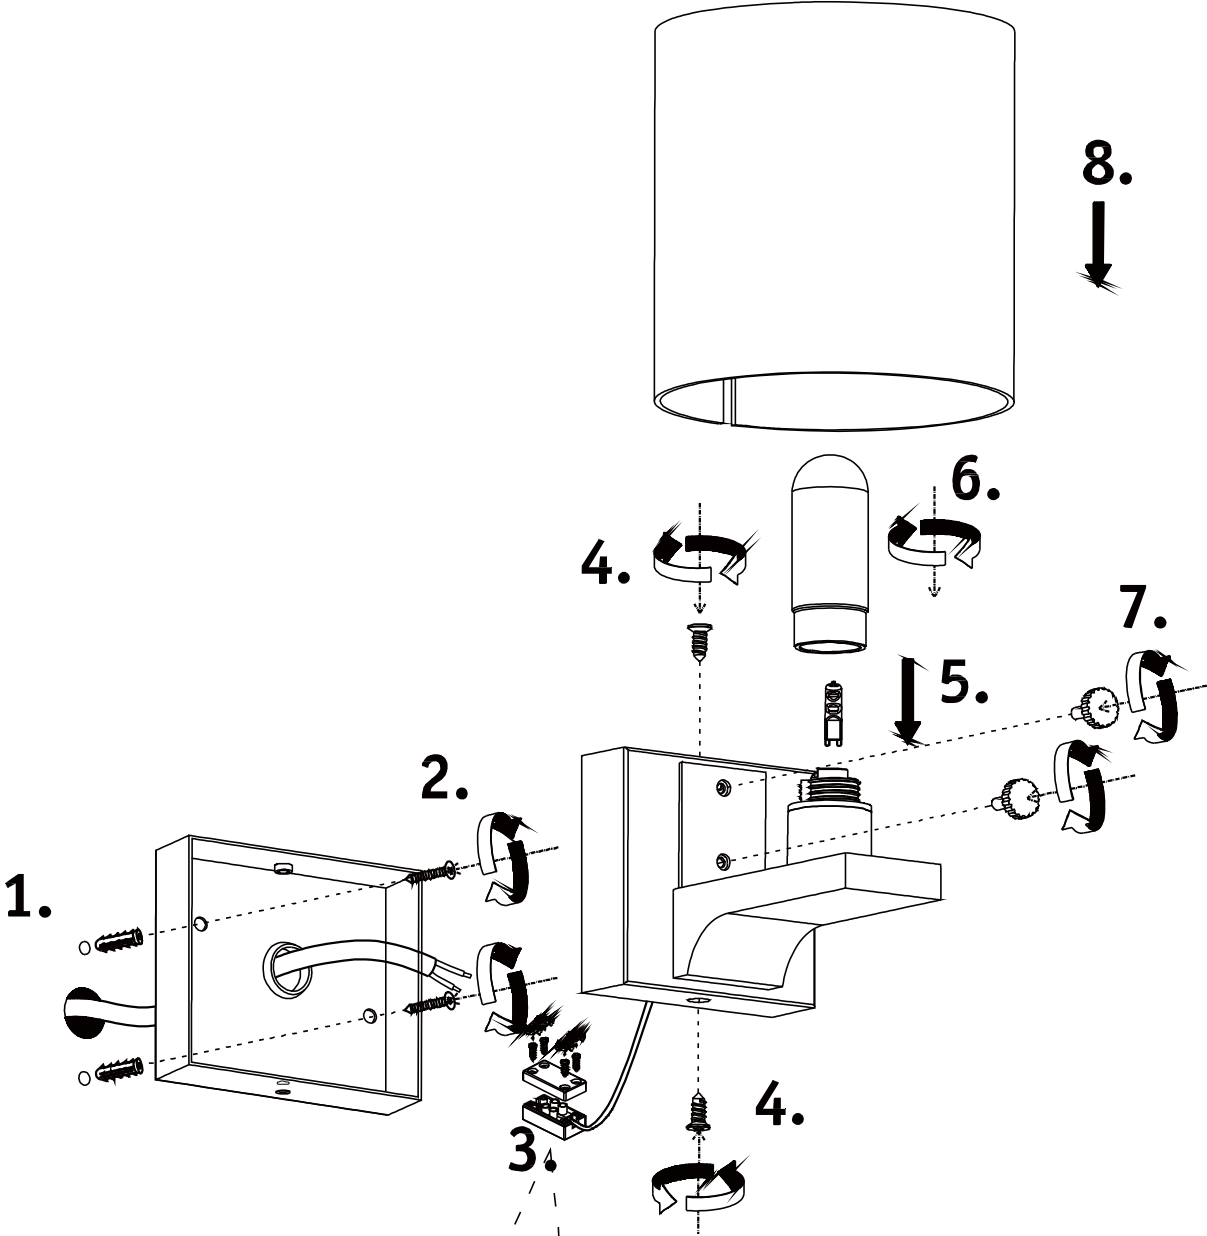

## General

**Dimensions LxWxH :** 14.5 cm x 12 cm x 15.8 cm  
**Height minimum :** 15.8 cm  
**Height maximum :** 15.8 cm  
**Dimensions shade LxWxH :** Ø 12 cm x 12.5 cm  
**Main material :** Steel and Glass  
**Ceiling rose material :** -  
**Color :** Satin nickel and White jade  
**Style :** Modern  
**Shape :** cylinder  
**Weight :** 0,68 kg  
**Warranty :** 3 year warranty

## Product specifications

**Dimmable :** No  
**Light direction :** Around (Diffuse)  
**Adjustable in height :** Not adjustable In Height  
(Before Installation)  
**Directional :** Not Directional  
**Cable :** No cable On Product  
**Cable length :** - cm  
**Sensor :** Without Sensor  
**Control :** Light Switch Control  
**IP-Class :** 44  
**Electric class :** 2  
**Light source including ? :** No  
**Lamp socket :** G9  
**Light source number :** 1  
**Power requirements :** 220-240V~50Hz  
**Bulb tube & maximum wattage :** G9 LED 33W

# JENNO

Item number : 04204/01/12

EAN code : 5 4112120 40367

For more specifications, dimensions please visit

[www.lucide.com](http://www.lucide.com)

INSTALLATION DRAWING SPECIFICATIONS

connection

Fitting wire colour	Connect to	Household circuit
Blue	Connect to	(Neutral- Blue or Black)
Brown	Connect to	(Live- Red or Brown or white)