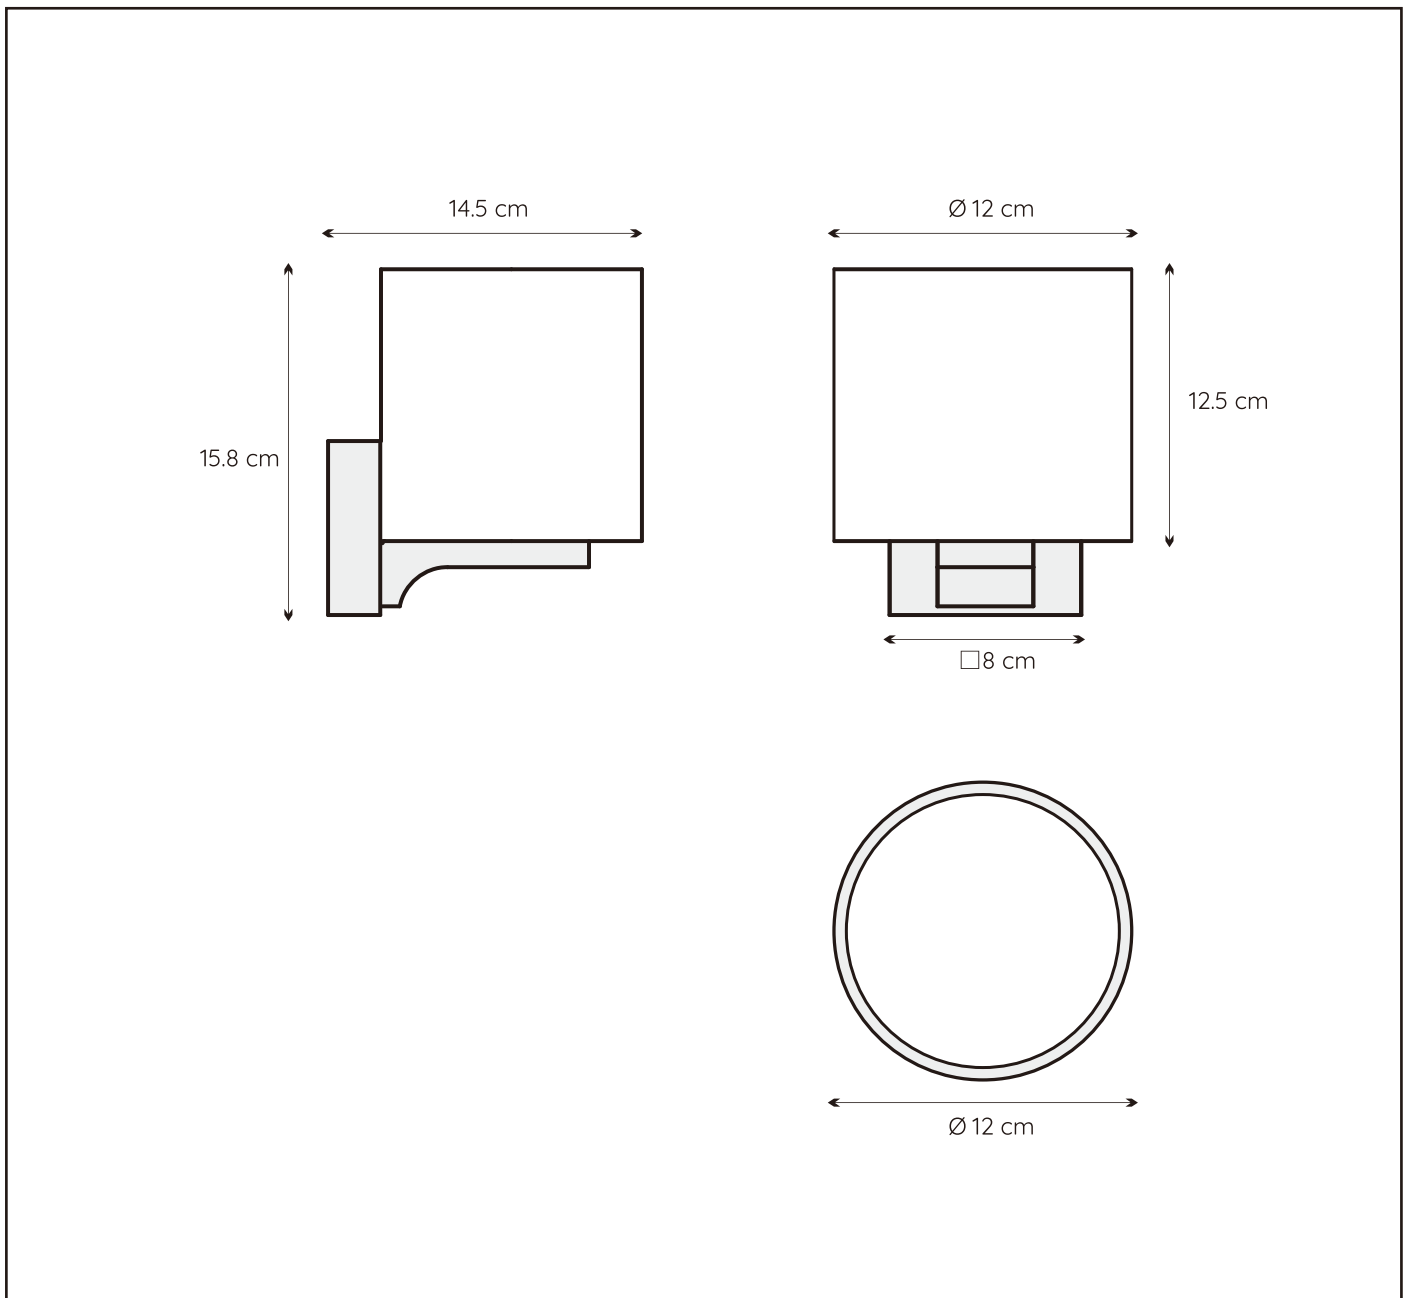

## General

**Dimensions LxWxH :** 14.5 cm x 12 cm x 15.8 cm  
**Height minimum :** 15.8 cm  
**Height maximum :** 15.8 cm  
**Dimensions shade LxWxH :** Ø 12 cm x 12.5 cm  
**Main material :** Steel and Glass  
**Ceiling rose material :** -  
**Color :** Satin nickel and White jade  
**Style :** Modern  
**Shape :** cylinder  
**Weight :** 0,68 kg  
**Warranty :** 3 year warranty

## Product specifications

**Dimmable :** No  
**Light direction :** Around (Diffuse)  
**Adjustable in height :** Not adjustable In Height  
(Before Installation)  
**Directional :** Not Directional  
**Cable :** No cable On Product  
**Cable length :** - cm  
**Sensor :** Without Sensor  
**Control :** Light Switch Control  
**IP-Class :** 44  
**Electric class :** 2  
**Light source including ? :** No  
**Lamp socket :** G9  
**Light source number :** 1  
**Power requirements :** 220-240V~50Hz  
**Bulb tube & maximum wattage :** G9 LED 33W

# JENNO

Item number : 04204/01/12

EAN code : 5 4112120 40367

For more specifications, dimensions please visit

[www.lucide.com](http://www.lucide.com)

INSTALLATION DRAWING SPECIFICATIONS

connection

Fitting wire colour	Connect to	Household circuit
Blue	Connect to	(Neutral- Blue or Black)
Brown	Connect to	(Live- Red or Brown or white)