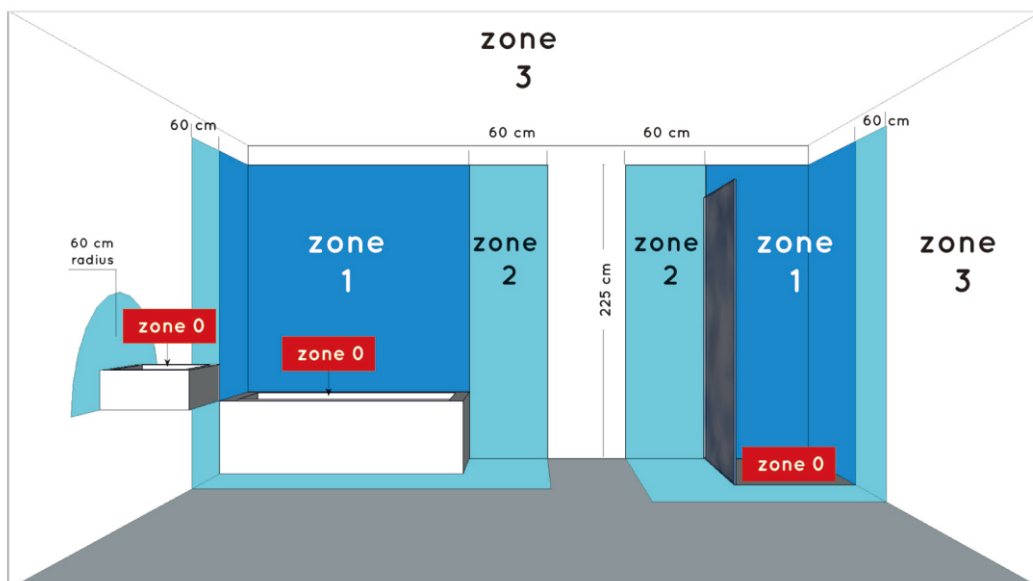

## General

**Dimensions LxWxH :** 14.5 cm x 12 cm x 15.8 cm  
**Height minimum :** 15.8 cm  
**Height maximum :** 15.8 cm  
**Dimensions shade LxWxH :** Ø 12 cm x 12.5 cm  
**Main material :** Steel and Glass  
**Ceiling rose material :** -  
**Color :** Satin nickel and White jade  
**Style :** Modern  
**Shape :** cylinder  
**Weight :** 0,68 kg  
**Warranty :** 3 year warranty

## Product specifications

**Dimmable :** No  
**Light direction :** Around (Diffuse)  
**Adjustable in height :** Not adjustable In Height  
(Before Installation)  
**Directional :** Not Directional  
**Cable :** No cable On Product  
**Cable length :** - cm  
**Sensor :** Without Sensor  
**Control :** Light Switch Control  
**IP-Class :** 44  
**Electric class :** 2  
**Light source including ? :** No  
**Lamp socket :** G9  
**Light source number :** 1  
**Power requirements :** 220-240V~50Hz  
**Bulb tube & maximum wattage :** G9 LED 33W