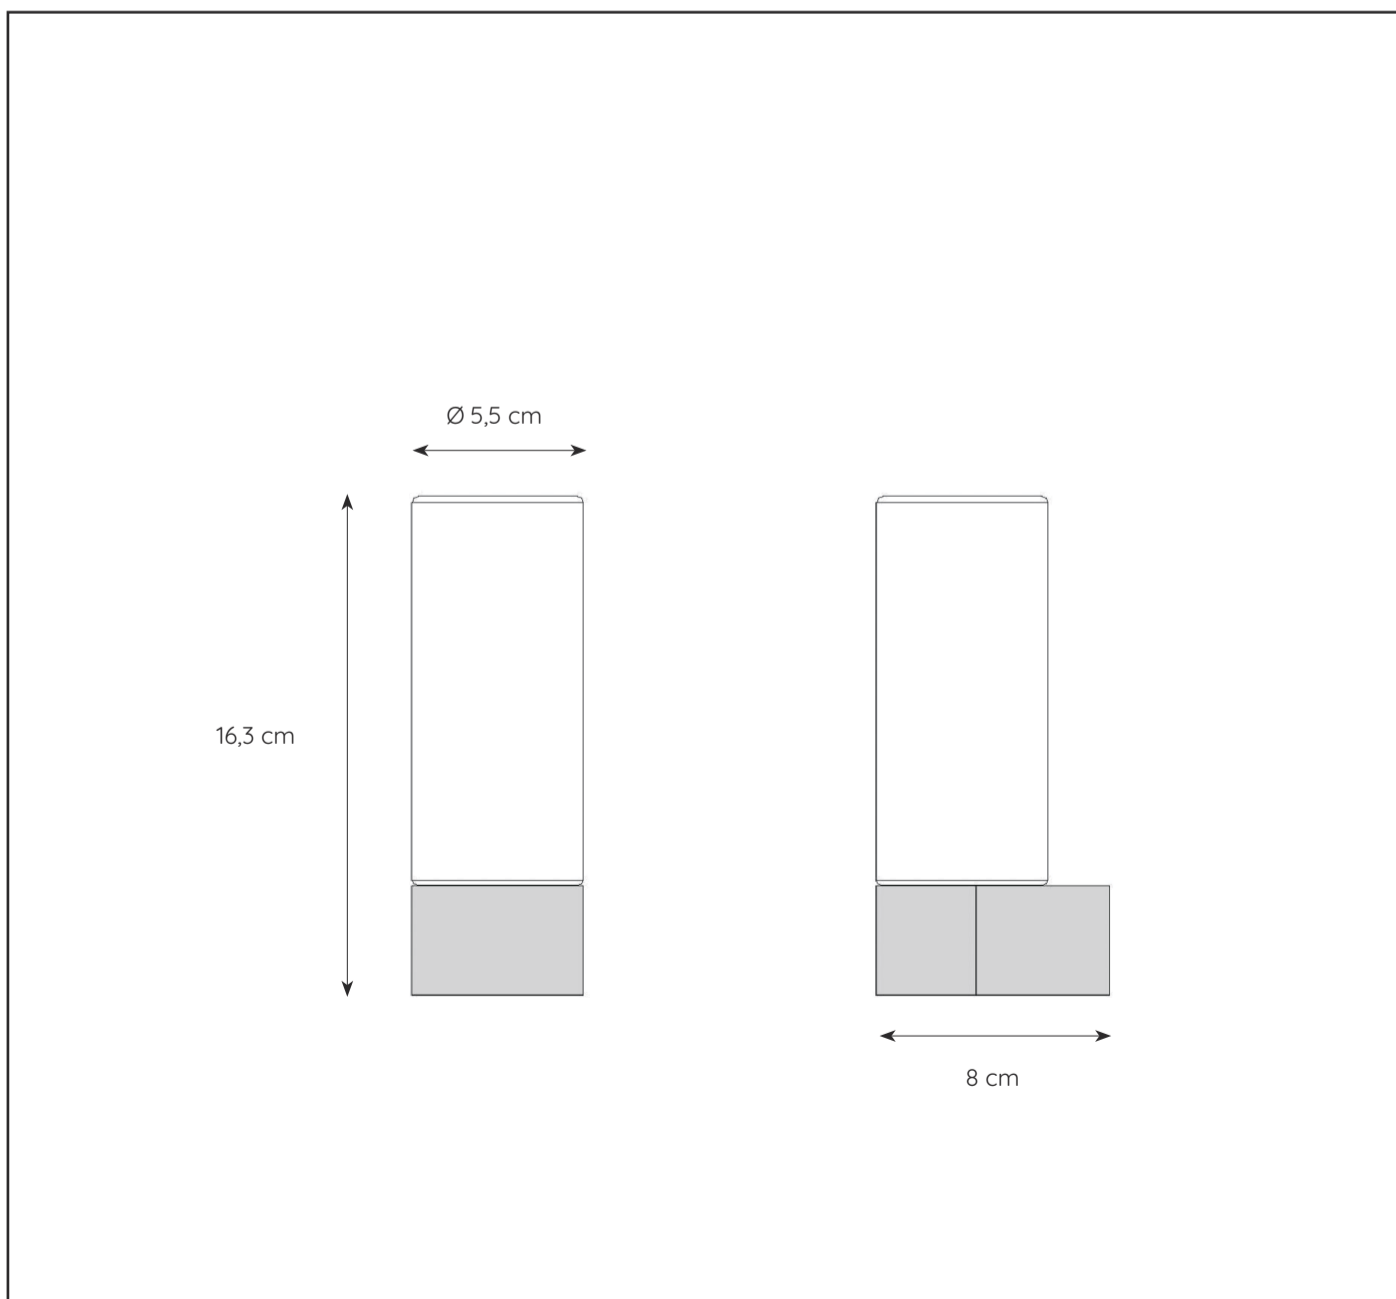

LUCIDE

item number : 04202/01/12  
EAN code : 5411212040343

**JESSE**

RECOMMENDED LUCIDE LIGHT SOURCE

49026/03/31  
Light source dimmable : Yes  
Light source incl. : No

**General**

Dimensions LxWxH : 5,5 cm x 8 cm x 16,3 cm  
Height minimum : 16,3 cm  
Height maximum : 16,3 cm  
Dimensions shade LxWxH : Ø 5,5cm x 13,5 cm  
Main material : Zinc Alloy and Glass  
Ceiling rose material : -  
Color : Satin nickel and White jade  
Style : Modern  
Shape : cylinder  
Weight : 0,5 kg  
Warranty : 3 year warranty

**Installation of items in bathroom:**

**Product specifications**

Dimmable : No  
Light direction : Around (Diffuse)  
Adjustable in height : Not adjustable In Height (Before Installation)  
Directional : Not Directional  
Cable : No cable On Product  
Cable length : - cm  
Sensor : Without Sensor  
Control : Light Switch Control  
IP-Class : 44  
Electric class : 2  
Light source including ? : No  
Lamp socket : G9  
Light source number : 1  
Power requirements : 220-240V~50Hz  
Bulb tube & maximum wattage : G9 LED 33W

LUCIDE NV

LUCIDE NV BISSCHOPPENHOFLAAN 145, 2100 DEURNE, BELGIUM

info@lucide.be tel: +32(0)3 366 22 04

[www.lucide.com](http://www.lucide.com)

LUCIDE

TECHNICAL DRAWING & DIMENSIONS

**JESSE**

Item number : 04202/01/12  
EAN code : 5 411212040343

INSTALLATION DRAWING SPECIFICATIONS