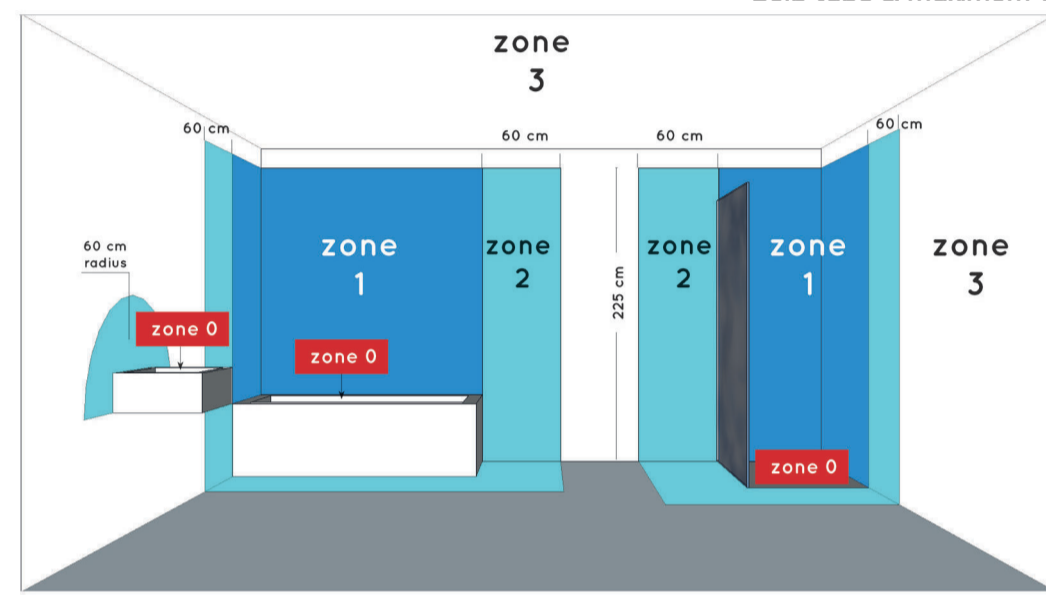

LUCIDE

item number : 04202/01/12  
EAN code : 5411212040343

**JESSE**

RECOMMENDED LUCIDE LIGHT SOURCE

49026/03/31  
Light source dimmable : Yes  
Light source incl. : No

**General**

Dimensions LxWxH : 5,5 cm x 8 cm x 16,3 cm  
Height minimum : 16,3 cm  
Height maximum : 16,3 cm  
Dimensions shade LxWxH : Ø 5,5cm x 13,5 cm  
Main material : Zinc Alloy and Glass  
Ceiling rose material : -  
Color : Satin nickel and White jade  
Style : Modern  
Shape : cylinder  
Weight : 0,5 kg  
Warranty : 3 year warranty

**Installation of items in bathroom:**

**Product specifications**

Dimmable : No  
Light direction : Around (Diffuse)  
Adjustable in height : Not adjustable In Height (Before Installation)  
Directional : Not Directional  
Cable : No cable On Product  
Cable length : - cm  
Sensor : Without Sensor  
Control : Light Switch Control  
IP-Class : 44  
Electric class : 2  
Light source including ? : No  
Lamp socket : G9  
Light source number : 1  
Power requirements : 220-240V~50Hz  
Bulb tube & maximum wattage : G9 LED 33W