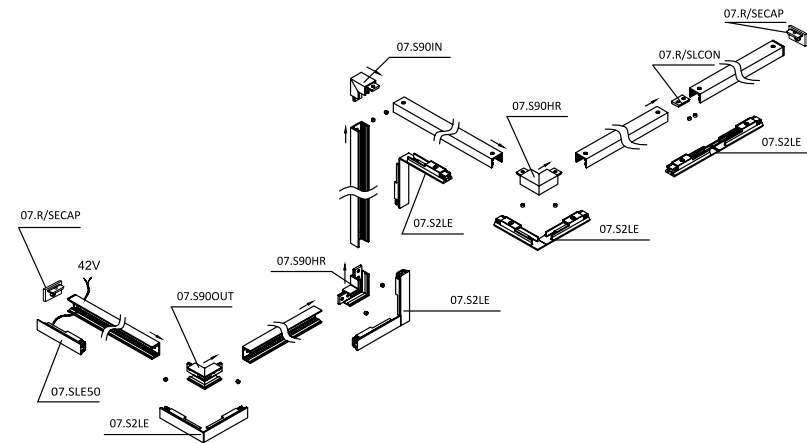

### MINI\_LINE 42 LIVE END 500

Feed cable, L 300mm

Code	Color
07.SLE50.WH	White
07.SLE50.BK	Black

CE ENE IP20 42V

MATERIAL | AL

» 318

### INSTALLATION SURFACE TRACK SYSTEM MINI\_LINE 42

! Every 10 meters of track must be connected to a separate power supply adapter.  
Maximum permissible current for one electrical circuit - 5.7A (240W)