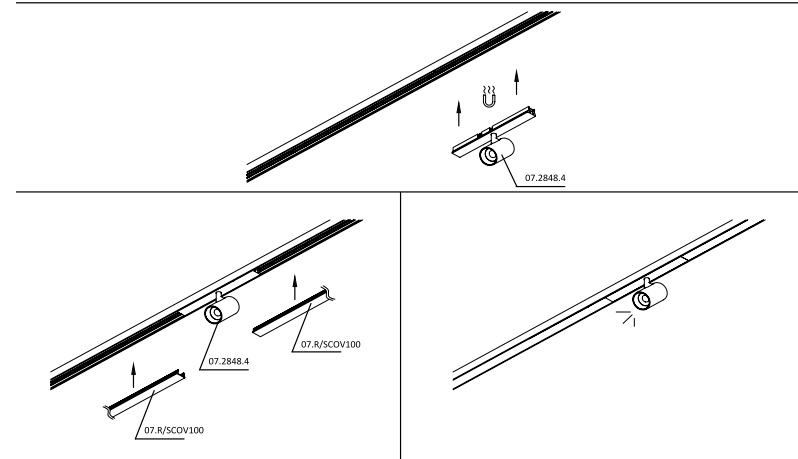

! Every 10 meters of track must be connected to a separate power supply adapter.
Maximum permissible current for one electrical circuit - 5.7A (240W)