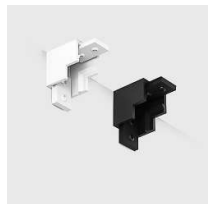

MINI_LINE 42 CORNER S IN

	Code	Color
Surface «L» connector	07.S90IN.WH	White
Ceiling to Wall in-installation	07.S90IN.BK	Black

CE ENE IP20 42V

MATERIAL | AL

» 318