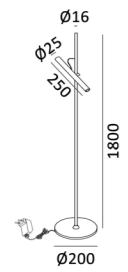

POINTER FLOOR

Code	Product Lumen	Power Watt	Color T (K)	CRI	mA	Color
10.1800.6.930.BK/CG	137	6	3000	>90	180	Black/ Champagne gold

MATERIAL | AL

» 188