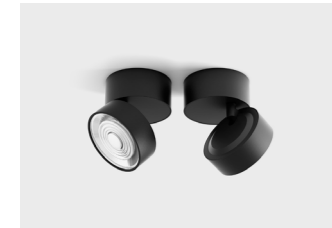

SOL SURF MINI

Code	Product Lumen	Power Watt	Color T (K)	CRI	mA	Color
02.7526.7.930.WH	624	7	3000	>90	350	White
02.7526.7.930.BK	624	7	3000	>90	350	Black
02.7526.7.940.WH	624	7	4000	>90	350	White
02.7526.7.940.BK	624	7	4000	>90	350	Black

MATERIAL | AL

» 188

ACCESSORIES

	Replaceable ring. White colour	SOL M RING WHITE
	Replaceable ring. Copper colour	SOL M RING COPPER
	Replaceable ring. Brass colour	SOL M RING BRASS
	Replaceable ring. Chrome colour.	SOL M RING CHROME

» 183

02.7526.7.930.BK + SOL M RING BRASS

02.7526.7.930.BK + SOL M RING COPPER

02.7526.7.930.BK + SOL M RING CHROME

02.7526.7.930.BK+SOL M RING WHITE

02.7526.7.930.WH + SOL M RING BRASS

02.7526.7.930.WH + SOL M RING COPPER

MATERIAL | AL

» 188

ACCESSORIES

	Replaceable ring. White colour	SOL RING WHITE
	Replaceable ring. Copper colour	SOL RING COPPER
	Replaceable ring. Brass colour	SOL RING BRASS
	Replaceable ring. Chrome colour.	SOL RING CHROME
	NEW Lens 12°	06.A09LS12