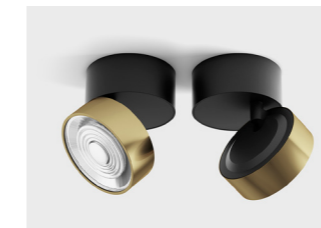

MATERIAL | AL

» 188

ACCESSORIES

	Replaceable ring. White colour	SOL M RING WHITE
	Replaceable ring. Copper colour	SOL M RING COPPER
	Replaceable ring. Brass colour	SOL M RING BRASS
	Replaceable ring. Chrome colour.	SOL M RING CHROME

» 183

02.7526.7.930.BK + SOL M RING BRASS

02.7526.7.930.BK + SOL M RING COPPER

02.7526.7.930.BK + SOL M RING CHROME

02.7526.7.930.BK+SOL M RING WHITE

02.7526.7.930.WH + SOL M RING BRASS

02.7526.7.930.WH + SOL M RING COPPER

MATERIAL | AL

» 188

ACCESSORIES

	Replaceable ring. White colour	SOL RING WHITE
	Replaceable ring. Copper colour	SOL RING COPPER
	Replaceable ring. Brass colour	SOL RING BRASS
	Replaceable ring. Chrome colour.	SOL RING CHROME
	NEW Lens 12°	06.A09LS12

» 183

02.9533.14.930.BK + SOL RING BRASS

02.9533.14.930.BK + SOL RING COPPER

02.9533.14.930.BK + SOL RING CHROME

02.9533.14.930.BK+SOL RING WHITE

02.9533.14.930.WH + SOL RING BRASS

02.9533.14.930.WH + SOL RING COPPER