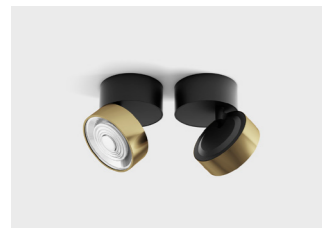

SOL SURF MINI

Code	Product Lumen	Power Watt	Color T (K)	CRI	mA	Color
02.7526.7.930.WH	624	7	3000	>90	350	White
02.7526.7.930.BK	624	7	3000	>90	350	Black
02.7526.7.940.WH	624	7	4000	>90	350	White
02.7526.7.940.BK	624	7	4000	>90	350	Black

MATERIAL | AL

» 188

ACCESSORIES

	Replaceable ring. White colour	SOL M RING WHITE
	Replaceable ring. Copper colour	SOL M RING COPPER
	Replaceable ring. Brass colour	SOL M RING BRASS
	Replaceable ring. Chrome colour.	SOL M RING CHROME

» 183

02.7526.7.930.BK + SOL M RING BRASS

02.7526.7.930.BK + SOL M RING COPPER

02.7526.7.930.BK + SOL M RING CHROME

02.7526.7.930.BK+SOL M RING WHITE

02.7526.7.930.WH + SOL M RING BRASS

02.7526.7.930.WH + SOL M RING COPPER

MATERIAL | AL

» 188

ACCESSORIES

	Replaceable ring. White colour	SOL RING WHITE
	Replaceable ring. Copper colour	SOL RING COPPER
	Replaceable ring. Brass colour	SOL RING BRASS
	Replaceable ring. Chrome colour.	SOL RING CHROME
	NEW Lens 12°	06.A09LS12