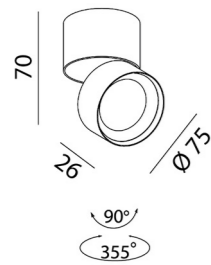

ACCESSORIES

	Replaceable ring. White colour	SOL M RING WHITE
	Replaceable ring. Copper colour	SOL M RING COPPER
	Replaceable ring. Brass colour	SOL M RING BRASS
	Replaceable ring. Chrome colour.	SOL M RING CHROME

» 183