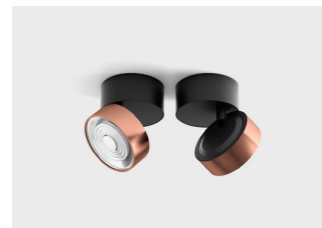

SOL SURF MINI

Code	Product Lumen	Power Watt	Color T (K)	CRI	mA	Color
02.7526.7.930.WH	624	7	3000	>90	350	White
02.7526.7.930.BK	624	7	3000	>90	350	Black
02.7526.7.940.WH	624	7	4000	>90	350	White
02.7526.7.940.BK	624	7	4000	>90	350	Black

MATERIAL | AL

» 188

ACCESSORIES

	Replaceable ring. White colour	SOL M RING WHITE
	Replaceable ring. Copper colour	SOL M RING COPPER
	Replaceable ring. Brass colour	SOL M RING BRASS
	Replaceable ring. Chrome colour.	SOL M RING CHROME

» 183

02.7526.7.930.BK + SOL M RING BRASS

02.7526.7.930.BK + SOL M RING COPPER

02.7526.7.930.BK + SOL M RING CHROME

02.7526.7.930.BK+SOL M RING WHITE

02.7526.7.930.WH + SOL M RING BRASS

02.7526.7.930.WH + SOL M RING COPPER

MATERIAL | AL

» 188

ACCESSORIES

	Replaceable ring. White colour	SOL RING WHITE
	Replaceable ring. Copper colour	SOL RING COPPER
	Replaceable ring. Brass colour	SOL RING BRASS
	Replaceable ring. Chrome colour.	SOL RING CHROME
	NEW Lens 12°	06.A09LS12