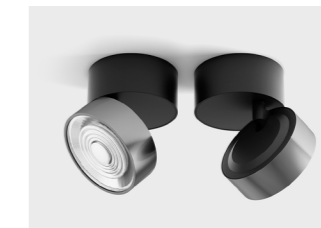

MATERIAL | AL

» 188

ACCESSORIES

	Replaceable ring. White colour	SOL M RING WHITE
	Replaceable ring. Copper colour	SOL M RING COPPER
	Replaceable ring. Brass colour	SOL M RING BRASS
	Replaceable ring. Chrome colour.	SOL M RING CHROME

» 183

02.7526.7.930.BK + SOL M RING BRASS

02.7526.7.930.BK + SOL M RING COPPER

02.7526.7.930.BK + SOL M RING CHROME

02.7526.7.930.BK+SOL M RING WHITE

02.7526.7.930.WH + SOL M RING BRASS

02.7526.7.930.WH + SOL M RING COPPER

MATERIAL | AL

» 188

ACCESSORIES

	Replaceable ring. White colour	SOL RING WHITE
	Replaceable ring. Copper colour	SOL RING COPPER
	Replaceable ring. Brass colour	SOL RING BRASS
	Replaceable ring. Chrome colour.	SOL RING CHROME
	NEW Lens 12°	06.A09LS12

» 183

02.9533.14.930.BK + SOL RING BRASS

02.9533.14.930.BK + SOL RING COPPER

02.9533.14.930.BK + SOL RING CHROME

02.9533.14.930.BK+SOL RING WHITE

02.9533.14.930.WH + SOL RING BRASS

02.9533.14.930.WH + SOL RING COPPER