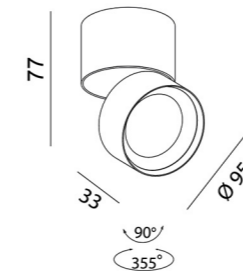

ACCESSORIES

	Replaceable ring. White colour	SOL RING WHITE
	Replaceable ring. Copper colour	SOL RING COPPER
	Replaceable ring. Brass colour	SOL RING BRASS
	Replaceable ring. Chrome colour.	SOL RING CHROME
	NEW Lens 12°	06.A09LS12

» 183