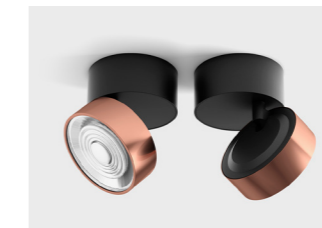

MATERIAL | AL

» 188

ACCESSORIES

	Replaceable ring. White colour	SOL M RING WHITE
	Replaceable ring. Copper colour	SOL M RING COPPER
	Replaceable ring. Brass colour	SOL M RING BRASS
	Replaceable ring. Chrome colour.	SOL M RING CHROME

02.7526.7.930.WH + SOL M RING CHROME

SOL SURF

Code	Product Lumen	Power Watt	Color T (K)	CRI	mA	Color
02.9533.14.930.WH	1446	14	3000	>90	350	White
02.9533.14.930.BK	1446	14	3000	>90	350	Black
02.9533.14.940.WH	1446	14	4000	>90	350	White
02.9533.14.940.BK	1446	14	4000	>90	350	Black

MATERIAL | AL

» 188

ACCESSORIES

	Replaceable ring. White colour	SOL RING WHITE
	Replaceable ring. Copper colour	SOL RING COPPER
	Replaceable ring. Brass colour	SOL RING BRASS
	Replaceable ring. Chrome colour.	SOL RING CHROME
	NEW Lens 12°	06.A09LS12

» 183

02.9533.14.930.BK + SOL RING BRASS

02.9533.14.930.BK + SOL RING COPPER

02.9533.14.930.BK + SOL RING CHROME

02.9533.14.930.BK+SOL RING WHITE

02.9533.14.930.WH + SOL RING BRASS

02.9533.14.930.WH + SOL RING COPPER