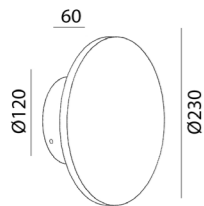

Wall surface

Wall surface

BUTTON RS

Code	Product Lumen	Power Watt	Color T (K)	CRI	V	Color
10.0150.8.930.CG	720	8	3000	>90	220	Champagne gold

MATERIAL | AL

» 188

BUTTON RM

Code	Product Lumen	Power Watt	Color T (K)	CRI	V	Color
10.0220.14.930.CG	960	14	3000	>90	220	Champagne gold

MATERIAL | AL

» 188

10.0150.8.930.CG

10.0220.14.930.CG

BUTTON SM

Code	Product Lumen	Power Watt	Color T (K)	CRI	V	Color
10.0200.15.930.BK	720	14,4	3000	>90	220	Black

MATERIAL | AL

» 188