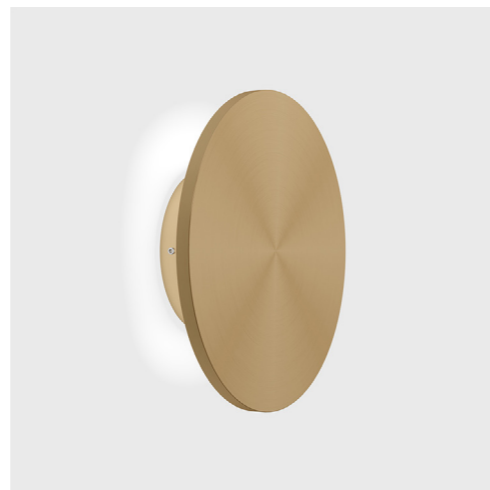

Wall surface

Wall surface

BUTTON RS

Code	Product Lumen	Power Watt	Color T (K)	CRI	V	Color
10.0150.8.930.CG	720	8	3000	>90	220	Champagne gold

MATERIAL | AL

» 188

BUTTON RM

Code	Product Lumen	Power Watt	Color T (K)	CRI	V	Color
10.0220.14.930.CG	960	14	3000	>90	220	Champagne gold

MATERIAL | AL

» 188

10.0150.8.930.CG

10.0220.14.930.CG

BUTTON SM

Code	Product Lumen	Power Watt	Color T (K)	CRI	V	Color
10.0200.15.930.BK	720	14,4	3000	>90	220	Black

MATERIAL | AL

» 188