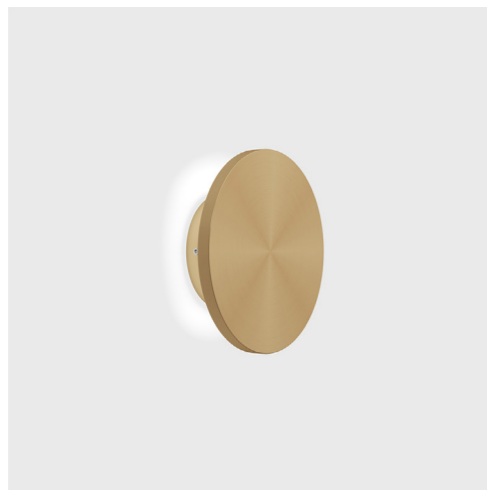

Wall surface

Wall surface

BUTTON RS

Code	Product Lumen	Power Watt	Color T (K)	CRI	V	Color
10.0150.8.930.CG	720	8	3000	>90	220	Champagne gold

MATERIAL | AL

» 188

BUTTON RM

Code	Product Lumen	Power Watt	Color T (K)	CRI	V	Color
10.0220.14.930.CG	960	14	3000	>90	220	Champagne gold

MATERIAL | AL

» 188

10.0150.8.930.CG

10.0220.14.930.CG

BUTTON SM

Code	Product Lumen	Power Watt	Color T (K)	CRI	V	Color
10.0200.15.930.BK	720	14,4	3000	>90	220	Black

MATERIAL | AL

» 188