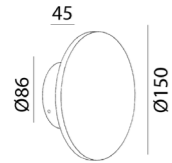

Wall surface

Wall surface

BUTTON RS

Code	Product Lumen	Power Watt	Color T (K)	CRI	V	Color
10.0150.8.930.CG	720	8	3000	>90	220	Champagne gold

MATERIAL | AL

» 188

BUTTON RM

Code	Product Lumen	Power Watt	Color T (K)	CRI	V	Color
10.0220.14.930.CG	960	14	3000	>90	220	Champagne gold

MATERIAL | AL

» 188

10.0150.8.930.CG

10.0220.14.930.CG

BUTTON SM

Code	Product Lumen	Power Watt	Color T (K)	CRI	V	Color
10.0200.15.930.BK	720	14,4	3000	>90	220	Black

MATERIAL | AL

» 188