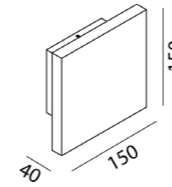

MATERIAL | AL

» 188

10.0150.8.930.CG

10.0220.14.930.CG

BUTTON SM

Code	Product Lumen	Power Watt	Color T (K)	CRI	V	Color
10.0200.15.930.BK	720	14,4	3000	>90	220	Black

MATERIAL | AL

» 188