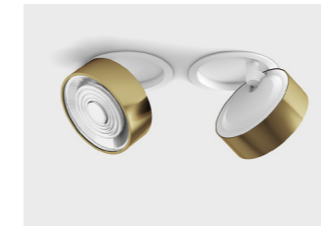

### ACCESSORIES

	Replaceable ring. White colour	SOL RING WHITE
	Replaceable ring. Copper colour	SOL RING COPPER
	Replaceable ring. Brass colour	SOL RING BRASS
	Replaceable ring. Chrome colour.	SOL RING CHROME
	NEW Lens 12°	06.A09LS12

» 183

01.9533.14.930.BK + SOL RING BRASS

01.9533.14.930.BK + SOL RING COPPER

01.9533.14.930.BK + SOL RING CHROME

01.9533.14.930.BK + SOL RING WHITE

01.9533.14.930.WH + SOL RING BRASS

01.9533.14.930.WH + SOL RING COPPER

01.9533.14.930.WH + SOL RING CHROME