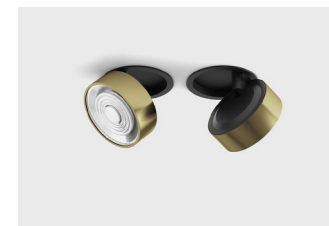

### ACCESSORIES

	Replaceable ring. White colour	SOL M RING WHITE
	Replaceable ring. Copper colour	SOL M RING COPPER
	Replaceable ring. Brass colour	SOL M RING BRASS
	Replaceable ring. Chrome colour.	SOL M RING CHROME

» 183

01.7526.7.930.BK + SOL M RING BRASS

01.7526.7.930.BK + SOL M RING COPPER

01.7526.7.930.BK + SOL M RING CHROME

01.7526.7.930.BK + SOL M RING WHITE

01.7526.7.930.WH + SOL M RING BRASS

01.7526.7.930.WH + SOL M RING COPPER

### ACCESSORIES

	Replaceable ring. White colour	SOL RING WHITE
	Replaceable ring. Copper colour	SOL RING COPPER
	Replaceable ring. Brass colour	SOL RING BRASS
	Replaceable ring. Chrome colour.	SOL RING CHROME
	NEW Lens 12°	06.A09LS12