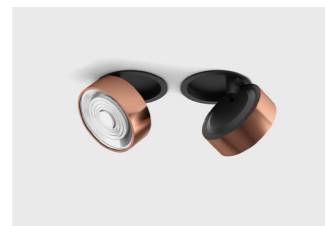

### ACCESSORIES

	Replaceable ring. White colour	SOL M RING WHITE
	Replaceable ring. Copper colour	SOL M RING COPPER
	Replaceable ring. Brass colour	SOL M RING BRASS
	Replaceable ring. Chrome colour.	SOL M RING CHROME

» 183

01.7526.7.930.BK + SOL M RING BRASS

01.7526.7.930.BK + SOL M RING COPPER

01.7526.7.930.BK + SOL M RING CHROME

01.7526.7.930.BK + SOL M RING WHITE

01.7526.7.930.WH + SOL M RING BRASS

01.7526.7.930.WH + SOL M RING COPPER

### ACCESSORIES

	Replaceable ring. White colour	SOL RING WHITE
	Replaceable ring. Copper colour	SOL RING COPPER
	Replaceable ring. Brass colour	SOL RING BRASS
	Replaceable ring. Chrome colour.	SOL RING CHROME
	NEW Lens 12°	06.A09LS12