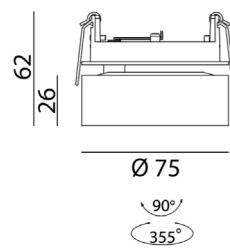

ACCESSORIES

	Replaceable ring. White colour	SOL M RING WHITE
	Replaceable ring. Copper colour	SOL M RING COPPER
	Replaceable ring. Brass colour	SOL M RING BRASS
	Replaceable ring. Chrome colour.	SOL M RING CHROME

» 183