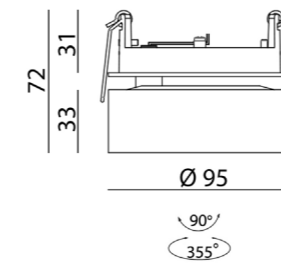

ACCESSORIES

	Replaceable ring. White colour	SOL RING WHITE
	Replaceable ring. Copper colour	SOL RING COPPER
	Replaceable ring. Brass colour	SOL RING BRASS
	Replaceable ring. Chrome colour.	SOL RING CHROME
	NEW Lens 12°	06.A09LS12

» 183