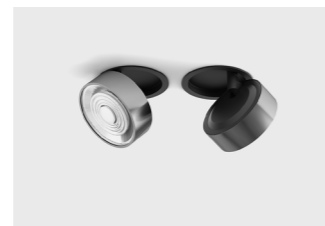

### ACCESSORIES

	Replaceable ring. White colour	SOL M RING WHITE
	Replaceable ring. Copper colour	SOL M RING COPPER
	Replaceable ring. Brass colour	SOL M RING BRASS
	Replaceable ring. Chrome colour.	SOL M RING CHROME

» 183

01.7526.7.930.BK + SOL M RING BRASS

01.7526.7.930.BK + SOL M RING COPPER

01.7526.7.930.BK + SOL M RING CHROME

01.7526.7.930.BK + SOL M RING WHITE

01.7526.7.930.WH + SOL M RING BRASS

01.7526.7.930.WH + SOL M RING COPPER