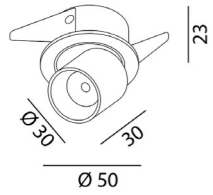

Ceiling recessed

TUB S OUT

Code	Product Lumen	Power Watt	Color T (K)	CRI	mA	Color
01.0303.4.930.WH	340	4	3000	>90	350	White
01.0303.4.930.BK	340	4	3000	>90	350	Black
NEW 01.0303.4.930.BR/BK	340	4	3000	>90	350	Brass /Black

MATERIAL | AL (i) » 188

Ceiling recessed