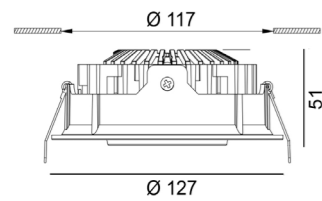

Ceiling recessed

Ceiling recessed

EYE IN

Code	Product Lumen	Power Watt	Color T (K)	CRI	mA	Color
01.2400.12.830.WH	1326	12	3000	>80	350	White

MATERIAL | AL

» 188

EYE IN

Code	Product Lumen	Power Watt	Color T (K)	CRI	mA	Color
01.2500.12.830.WH	1326	12	3000	>80	350	White

MATERIAL | AL

» 188

EYE INC

Code	Product Lumen	Power Watt	Color T (K)	CRI	mA	Color
01.3400.12.930.WH	1326	12	3000	>90	350	White
01.3400.12.930.BK	1326	12	3000	>90	350	Black

MATERIAL | AL

» 188

EYE INC

Code	Product Lumen	Power Watt	Color T (K)	CRI	mA	Color
01.3500.12.930.WH	1326	12	3000	>90	350	White
01.3500.12.930.BK	1326	12	3000	>90	350	Black