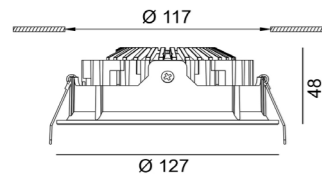

Ceiling recessed

Ceiling recessed

EYE IN

Code	Product Lumen	Power Watt	Color T (K)	CRI	mA	Color
01.2400.12.830.WH	1326	12	3000	>80	350	White

MATERIAL | AL

» 188

EYE IN

Code	Product Lumen	Power Watt	Color T (K)	CRI	mA	Color
01.2500.12.830.WH	1326	12	3000	>80	350	White

MATERIAL | AL

» 188

EYE INC

Code	Product Lumen	Power Watt	Color T (K)	CRI	mA	Color
01.3400.12.930.WH	1326	12	3000	>90	350	White
01.3400.12.930.BK	1326	12	3000	>90	350	Black

MATERIAL | AL

» 188

EYE INC

Code	Product Lumen	Power Watt	Color T (K)	CRI	mA	Color
01.3500.12.930.WH	1326	12	3000	>90	350	White
01.3500.12.930.BK	1326	12	3000	>90	350	Black