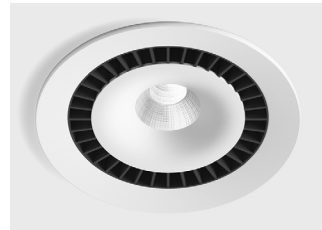

Ceiling recessed

Ceiling recessed

EYE IN

Code	Product Lumen	Power Watt	Color T (K)	CRI	mA	Color
01.2400.12.830.WH	1326	12	3000	>80	350	White

MATERIAL | AL

» 188

EYE IN

Code	Product Lumen	Power Watt	Color T (K)	CRI	mA	Color
01.2500.12.830.WH	1326	12	3000	>80	350	White

MATERIAL | AL

» 188

EYE INC

Code	Product Lumen	Power Watt	Color T (K)	CRI	mA	Color
01.3400.12.930.WH	1326	12	3000	>90	350	White
01.3400.12.930.BK	1326	12	3000	>90	350	Black

MATERIAL | AL

» 188

EYE INC

Code	Product Lumen	Power Watt	Color T (K)	CRI	mA	Color
01.3500.12.930.WH	1326	12	3000	>90	350	White
01.3500.12.930.BK	1326	12	3000	>90	350	Black