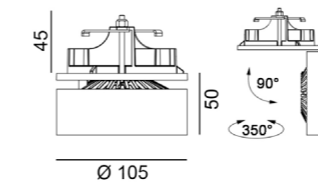

Ceiling recessed

Ceiling recessed

EYE IN

Code	Product Lumen	Power Watt	Color T (K)	CRI	mA	Color
01.2400.12.830.WH	1326	12	3000	>80	350	White

MATERIAL | AL

» 188

EYE IN

Code	Product Lumen	Power Watt	Color T (K)	CRI	mA	Color
01.2500.12.830.WH	1326	12	3000	>80	350	White

MATERIAL | AL

» 188

EYE INC

Code	Product Lumen	Power Watt	Color T (K)	CRI	mA	Color
01.3400.12.930.WH	1326	12	3000	>90	350	White
01.3400.12.930.BK	1326	12	3000	>90	350	Black

MATERIAL | AL

» 188

EYE INC

Code	Product Lumen	Power Watt	Color T (K)	CRI	mA	Color
01.3500.12.930.WH	1326	12	3000	>90	350	White
01.3500.12.930.BK	1326	12	3000	>90	350	Black

MATERIAL | AL

» 188