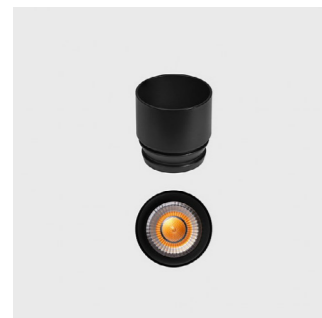

WALL WASHER FOR TUB M

Code

Replaceable wall washer,
black color

06.A05WW

CE ENEC IP20

MATERIAL | PC

DIFFUSER FOGGY FOR TUB M

Code

Replaceable foggy diffuser

06.A05SFT

CE ENEC IP20

MATERIAL | PC

SNOOT FOR TUB M

Code

Replaceable snoot,
black color

06.A05NB

FOGGY COWER FOR TUB M

Code

Replaceable foggy cover,
mat white color

06.A05FG

CE ENEC IP20

MATERIAL | GL

HONEYCOMB FOR TUB

Model

Size

Code

Replaceable
honeycomb,
black color

TUB S

23 mm

06.A03HC

TUB M

43 mm