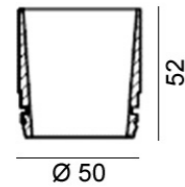

SNOOT FOR TUB M

Code

Replaceable snoot,
black color

06.A05NB

CE ENEC IP20

MATERIAL | PC