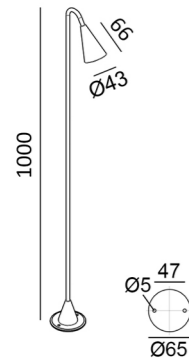

# YARD

Code	Product Lumen	Power Watt	Color T (K)	CRI	V	Color
08.6010.4.927.GR	248	3,6	2700	>90	24	Graphite

MATERIAL | AL PC

» 188