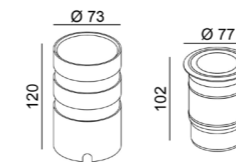

ACCESSORIES

	Spike	D 40 mm, H 164 mm	08.3011.SPIKE
	Anchor system	D 38 mm H 182 mm	08.3011.ANCHOR

MATERIAL | AL GL

» 188

VISOR72

Code	Product Lumen	Power Watt	Color T (K)	CRI	V	Color
08.3012.11.930.GR.15	1423	10,3	3000	>90	48	Dark grey
08.3012.11.930.GR.30	1423	10,3	3000	>90	48	Dark grey
08.3012.11.930.GR.50	1423	10,3	3000	>90	48	Dark grey

ACCESSORIES

	Tree belt	W 80 mm, H 60 mm, L 1800 mm	08.30.1112.BELT
	Spike	D 40 mm, H 164 mm	08.3011.SPIKE
	Anchor system	D 60 mm H 172 mm	08.3012.ANCHOR

MATERIAL | AL GL

» 188

UPP77

Code	Product Lumen	Power Watt	Color T (K)	CRI	V	Color
08.4011.8.930.SS.30	750	7,7	3000	>90	48	Stainless steel

MATERIAL | INOX GL

» 188

UPP77 WW

Code	Product Lumen	Power Watt	Color T (K)	CRI	V	Color
08.4012.6.930.SS.WW	503	6,2	3000	>90	48	Stainless steel

MATERIAL | INOX GL

» 188

UPP 220V

Code	Product Lumen	Power Watt	Color T (K)	CRI	V	Color
08.4013.R6.930.SS.30	532	6,3	3000	>90	220	Stainless steel