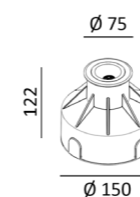

ACCESSORIES

	Spike	D 40 mm, H 164 mm	08.3011.SPIKE
	Anchor system	D 38 mm H 182 mm	08.3011.ANCHOR

MATERIAL | AL GL

» 188

VISOR72

Code	Product Lumen	Power Watt	Color T (K)	CRI	V	Color
08.3012.11.930.GR.15	1423	10,3	3000	>90	48	Dark grey
08.3012.11.930.GR.30	1423	10,3	3000	>90	48	Dark grey
08.3012.11.930.GR.50	1423	10,3	3000	>90	48	Dark grey

ACCESSORIES

	Tree belt	W 80 mm, H 60 mm, L 1800 mm	08.30.1112.BELT
	Spike	D 40 mm, H 164 mm	08.3011.SPIKE
	Anchor system	D 60 mm H 172 mm	08.3012.ANCHOR

MATERIAL | AL GL

» 188

UPP77

Code	Product Lumen	Power Watt	Color T (K)	CRI	V	Color
08.4011.8.930.SS.30	750	7,7	3000	>90	48	Stainless steel

MATERIAL | INOX GL

» 188

UPP77 WW

Code	Product Lumen	Power Watt	Color T (K)	CRI	V	Color
08.4012.6.930.SS.WW	503	6,2	3000	>90	48	Stainless steel

MATERIAL | INOX GL

» 188

UPP 220V

Code	Product Lumen	Power Watt	Color T (K)	CRI	V	Color
08.4013.R6.930.SS.30	532	6,3	3000	>90	220	Stainless steel

MATERIAL | INOX GL

» 188