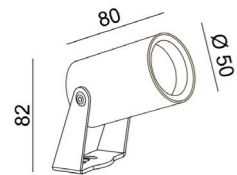

VISOR50

Code	Product Lumen	Power Watt	Color T (K)	CRI	V	Color
08.3011.8.930.GR.15	750	7,7	3000	>90	48	Dark grey
08.3011.8.930.GR.30	750	7,7	3000	>90	48	Dark grey
08.3011.8.930.GR.50	750	7,7	3000	>90	48	Dark grey

ACCESSORIES

	Spike	D 40 mm, H 164 mm	08.3011.SPIKE
	Anchor system	D 38 mm H 182 mm	08.3011.ANCHOR

MATERIAL | AL GL

» 188

VISOR72

Code	Product Lumen	Power Watt	Color T (K)	CRI	V	Color
08.3012.11.930.GR.15	1423	10,3	3000	>90	48	Dark grey
08.3012.11.930.GR.30	1423	10,3	3000	>90	48	Dark grey
08.3012.11.930.GR.50	1423	10,3	3000	>90	48	Dark grey

ACCESSORIES

	Tree belt	W 80 mm, H 60 mm, L 1800 mm	08.30.1112.BELT
	Spike	D 40 mm, H 164 mm	08.3011.SPIKE
	Anchor system	D 60 mm H 172 mm	08.3012.ANCHOR

MATERIAL | AL GL

» 188

UPP77

Code	Product Lumen	Power Watt	Color T (K)	CRI	V	Color
08.4011.8.930.SS.30	750	7,7	3000	>90	48	Stainless steel