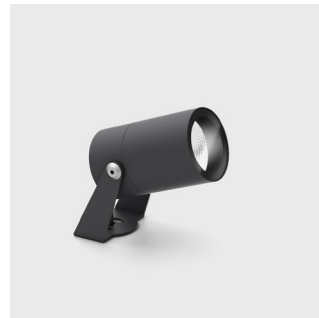

VISOR50

Code	Product Lumen	Power Watt	Color T (K)	CRI	V	Color
08.3011.8.930.GR.15	750	7,7	3000	>90	48	Dark grey
08.3011.8.930.GR.30	750	7,7	3000	>90	48	Dark grey
08.3011.8.930.GR.50	750	7,7	3000	>90	48	Dark grey

ACCESSORIES

	Spike	D 40 mm, H 164 mm	08.3011.SPIKE
	Anchor system	D 38 mm H 182 mm	08.3011.ANCHOR

MATERIAL | AL GL

» 188

VISOR72

Code	Product Lumen	Power Watt	Color T (K)	CRI	V	Color
08.3012.11.930.GR.15	1423	10,3	3000	>90	48	Dark grey
08.3012.11.930.GR.30	1423	10,3	3000	>90	48	Dark grey
08.3012.11.930.GR.50	1423	10,3	3000	>90	48	Dark grey

ACCESSORIES

	Tree belt	W 80 mm, H 60 mm, L 1800 mm	08.30.1112.BELT
	Spike	D 40 mm, H 164 mm	08.3011.SPIKE
	Anchor system	D 60 mm H 172 mm	08.3012.ANCHOR

MATERIAL | AL GL

» 188

UPP77

Code	Product Lumen	Power Watt	Color T (K)	CRI	V	Color
08.4011.8.930.SS.30	750	7,7	3000	>90	48	Stainless steel