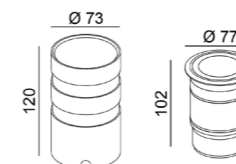

ACCESSORIES

	Spike	D 40 mm, H 164 mm	08.3011.SPIKE
	Anchor system	D 38 mm H 182 mm	08.3011.ANCHOR

MATERIAL | AL GL

» 188

VISOR72

Code	Product Lumen	Power Watt	Color T (K)	CRI	V	Color
08.3012.11.930.GR.15	1423	10,3	3000	>90	48	Dark grey
08.3012.11.930.GR.30	1423	10,3	3000	>90	48	Dark grey
08.3012.11.930.GR.50	1423	10,3	3000	>90	48	Dark grey

ACCESSORIES

	Tree belt	W 80 mm, H 60 mm, L 1800 mm	08.30.1112.BELT
	Spike	D 40 mm, H 164 mm	08.3011.SPIKE
	Anchor system	D 60 mm H 172 mm	08.3012.ANCHOR

MATERIAL | AL GL

» 188

UPP77

Code	Product Lumen	Power Watt	Color T (K)	CRI	V	Color
08.4011.8.930.SS.30	750	7,7	3000	>90	48	Stainless steel

MATERIAL | INOX GL

» 188

UPP77 WW

Code	Product Lumen	Power Watt	Color T (K)	CRI	V	Color
08.4012.6.930.SS.WW	503	6,2	3000	>90	48	Stainless steel

MATERIAL | INOX GL

» 188

UPP 220V

Code	Product Lumen	Power Watt	Color T (K)	CRI	V	Color
08.4013.R6.930.SS.30	532	6,3	3000	>90	220	Stainless steel