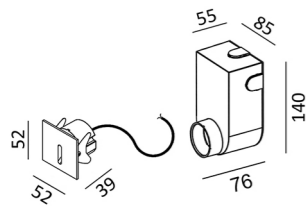

Wall recessed

Wall recessed

IN WALL IP

NEW

Code	Product Lumen	Power Watt	Color T (K)	CRI	mA	Color
08.5239.R2.927.GR	21	2,1	2700	>90	700	Graphite

LED CE ENE III F IP65 A+ A+ A INCL 87 x 142 25°x30° MATERIAL | AL GL (i) » 188

IN WALL IP

NEW

Code	Product Lumen	Power Watt	Color T (K)	CRI	mA	Color
08.5240.S2.927.GR	7	2,1	2700	>90	700	Graphite

LED CE ENE III F IP65 A+ A+ A INCL 87 x 142 19°x38° MATERIAL | AL GL (i) » 188