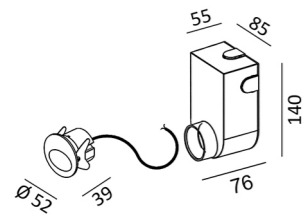

Wall recessed

Wall recessed

IN WALL IP

NEW

Code	Product Lumen	Power Watt	Color T (K)	CRI	mA	Color
08.5239.R2.927.GR	21	2,1	2700	>90	700	Graphite

LED CE ENE III F IP65 A+ A+ A INCL 87 x 142 25°x30° MATERIAL | AL GL (i) » 188

IN WALL IP

NEW

Code	Product Lumen	Power Watt	Color T (K)	CRI	mA	Color
08.5240.S2.927.GR	7	2,1	2700	>90	700	Graphite

LED CE ENE III F IP65 A+ A+ A INCL 87 x 142 19°x38° MATERIAL | AL GL (i) » 188